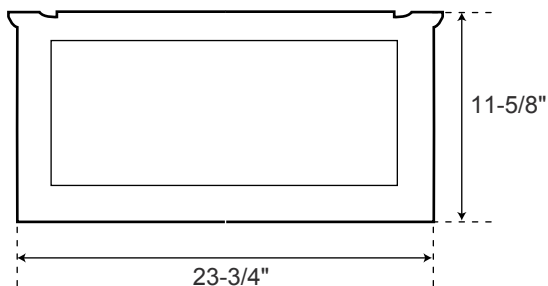

SPECIFICATIONS

Rear Outlet High Tank Pull Chain Water Closet

Height of Bowl without Seat	16-1/8"
Height of Bowl to Seat	17-1/8"
Rough In	7"

All measurements are approximate.

Top of Tank

Side

Top of Toilet