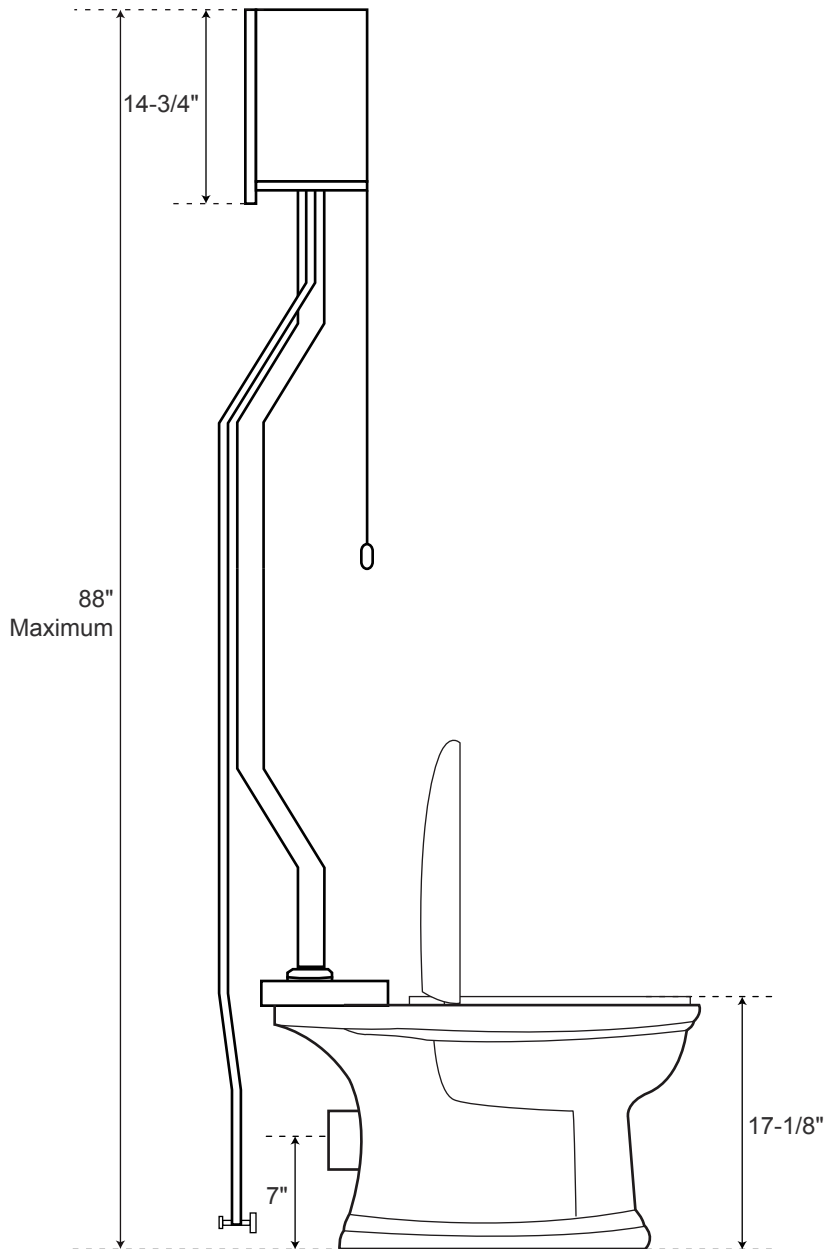

SPECIFICATIONS

Rear Outlet High Tank Pull Chain Water Closet

Height of Bowl without Seat	16-1/8"
Height of Bowl to Seat	17-1/8"
Rough In	7"

All measurements are approximate.

Top of Tank

Side

Top of Toilet