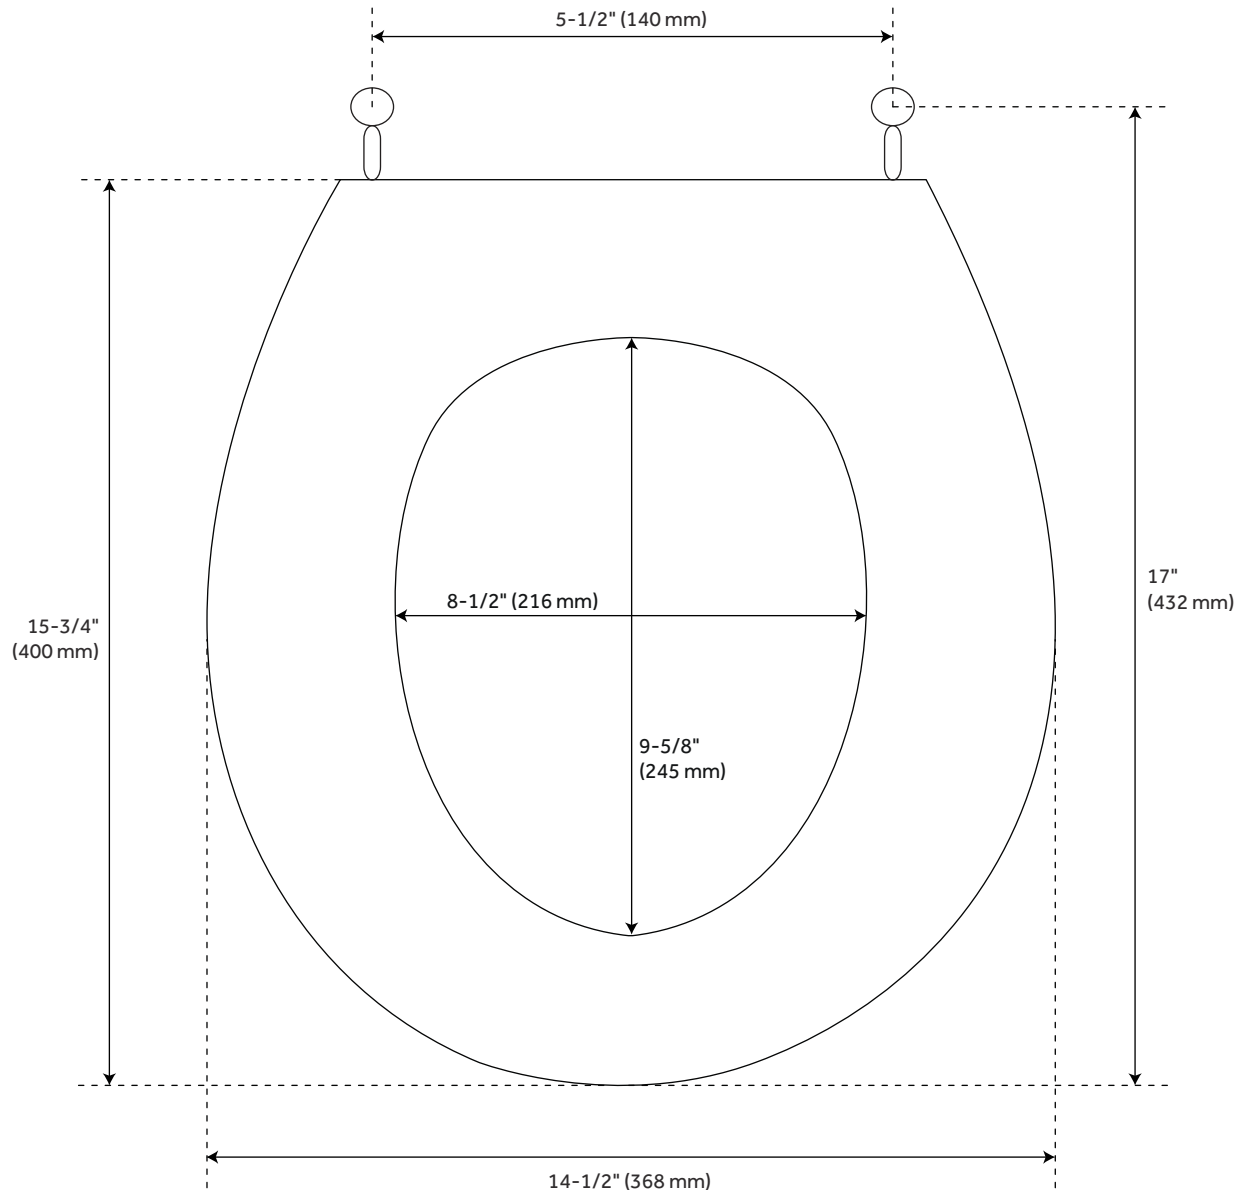

LUXURY TOILET SEAT WITH STANDARD HINGES - LIGHT OAK

SKU: 903919

Code: SH153852, SH153853, SH153854, SH153864, SH153865, SH153866

FEATURES

Product Finish: Oak

Material: Wood

Length: 14-1/2"

Height: 2-1/4"

REVISED 3/29/2023

LUXURY TOILET SEAT WITH STANDARD HINGES - LIGHT OAK

SKU: 903919

Code: SH153852, SH153853, SH153854, SH153864, SH153865, SH153866

ADDITIONAL FEATURES

- Made of solid American-grown red oak wood.
- Light oak piano finish.
- Bolt center-to-center: 5-1/2".
- Protective bumpers.
- Round seat dimensions: 14-1/2" L x 15-3/4" W (front to back).
- Elongated seat dimensions: 14-1/2" L x 17-1/4" W (front to back).
- Total thickness including seat, lid, and bumpers: 2-1/4".

REVISED 3/29/2023

LUXURY LIGHT OAK TOILET SEAT - STANDARD HINGES - ELONGATED BOWL

SKU: 903919

All dimensions and specifications are nominal and may vary. Use actual products for accuracy in critical situations.

LUXURY LIGHT OAK TOILET SEAT - STANDARD HINGES - ROUND BOWL

SKU: 903919

All dimensions and specifications are nominal and may vary. Use actual products for accuracy in critical situations.