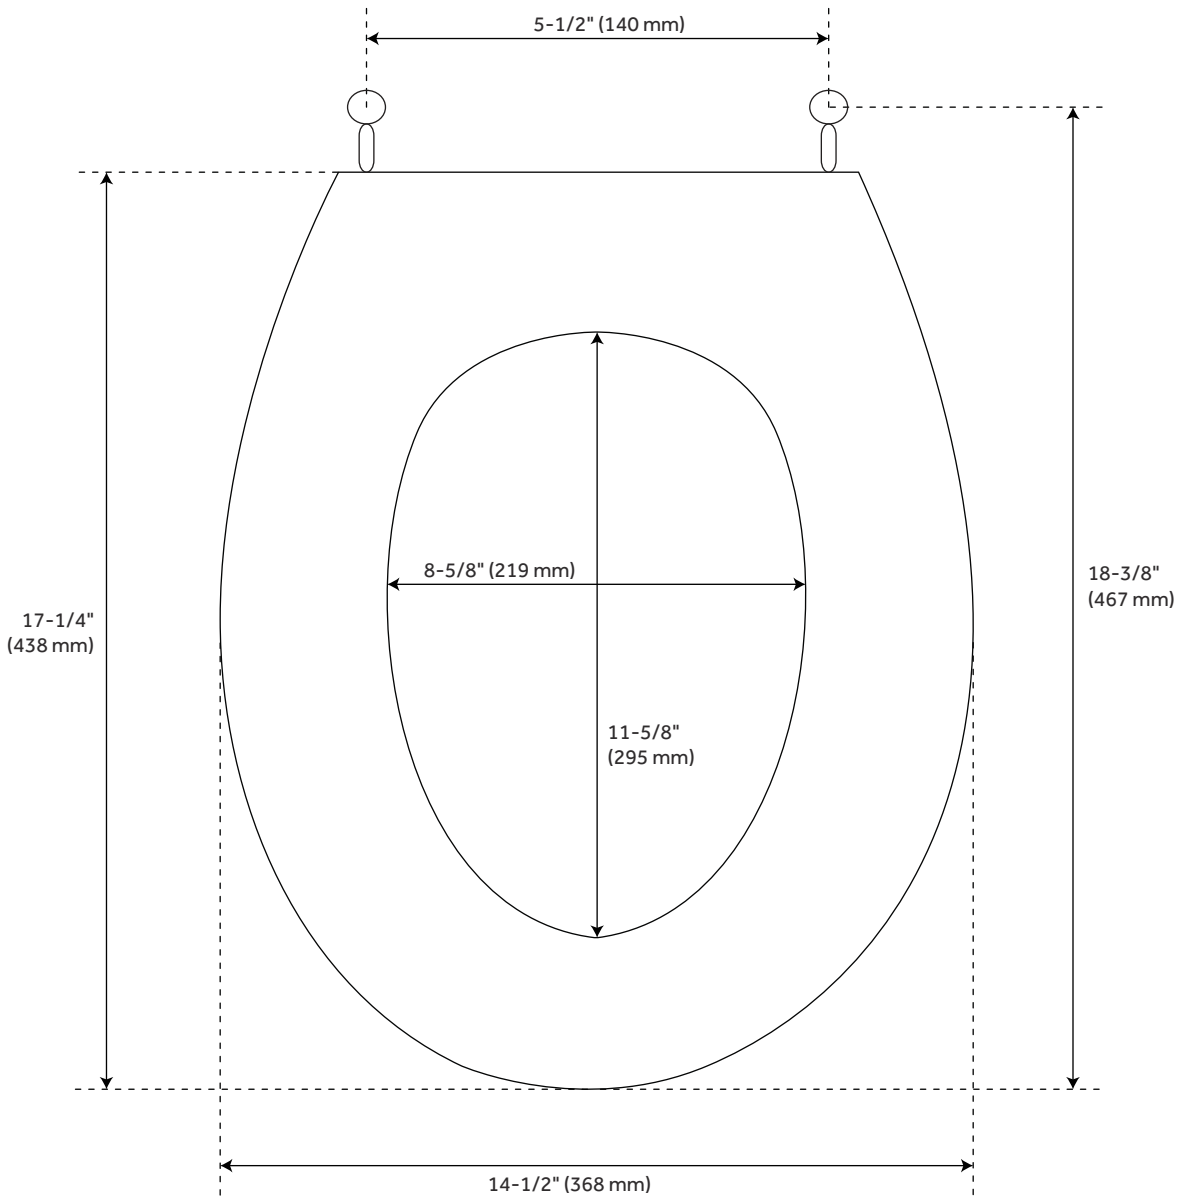

LUXURY TOILET SEAT WITH STANDARD HINGES - LIGHT OAK

SKU: 903919

Code: SH153852, SH153853, SH153854, SH153864, SH153865, SH153866

FEATURES

Product Finish: Oak

Material: Wood

Length: 14-1/2"

Height: 2-1/4"

REVISED 3/29/2023

LUXURY TOILET SEAT WITH STANDARD HINGES - LIGHT OAK

SKU: 903919

Code: SH153852, SH153853, SH153854, SH153864, SH153865, SH153866

ADDITIONAL FEATURES

- Made of solid American-grown red oak wood.
- Light oak piano finish.
- Bolt center-to-center: 5-1/2".
- Protective bumpers.
- Round seat dimensions: 14-1/2" L x 15-3/4" W (front to back).
- Elongated seat dimensions: 14-1/2" L x 17-1/4" W (front to back).
- Total thickness including seat, lid, and bumpers: 2-1/4".

REVISED 3/29/2023

LUXURY LIGHT OAK TOILET SEAT - STANDARD HINGES - ELONGATED BOWL

SKU: 903919

All dimensions and specifications are nominal and may vary. Use actual products for accuracy in critical situations.

LUXURY LIGHT OAK TOILET SEAT - STANDARD HINGES - ROUND BOWL

SKU: 903919

All dimensions and specifications are nominal and may vary. Use actual products for accuracy in critical situations.