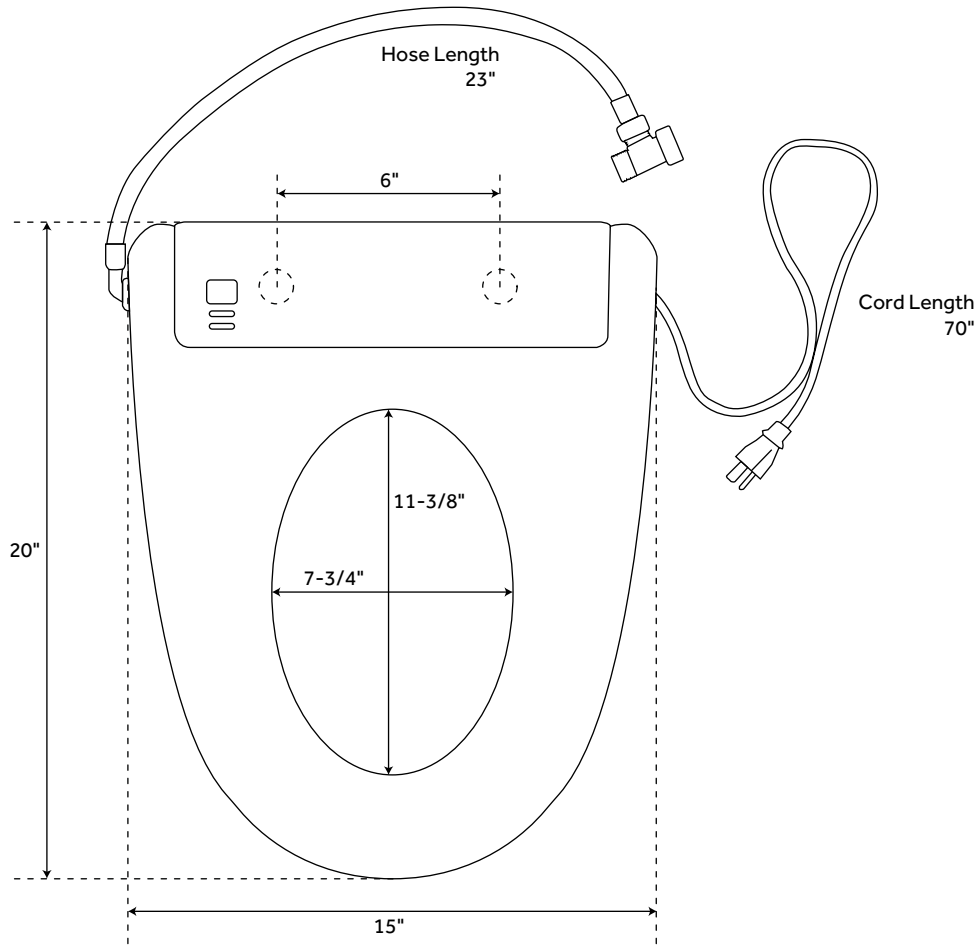

BURWELL

ELONGATED ELECTRONIC BIDET TOILET SEAT

SKU: 436885

FEATURES

Product Finish: White
Material: Plastic
Bowl Shape: Elongated
Length: 15-1/4"
Width: 20-1/4"
Height: 6"
Power Cord Length: 70"

CODES/STANDARDS