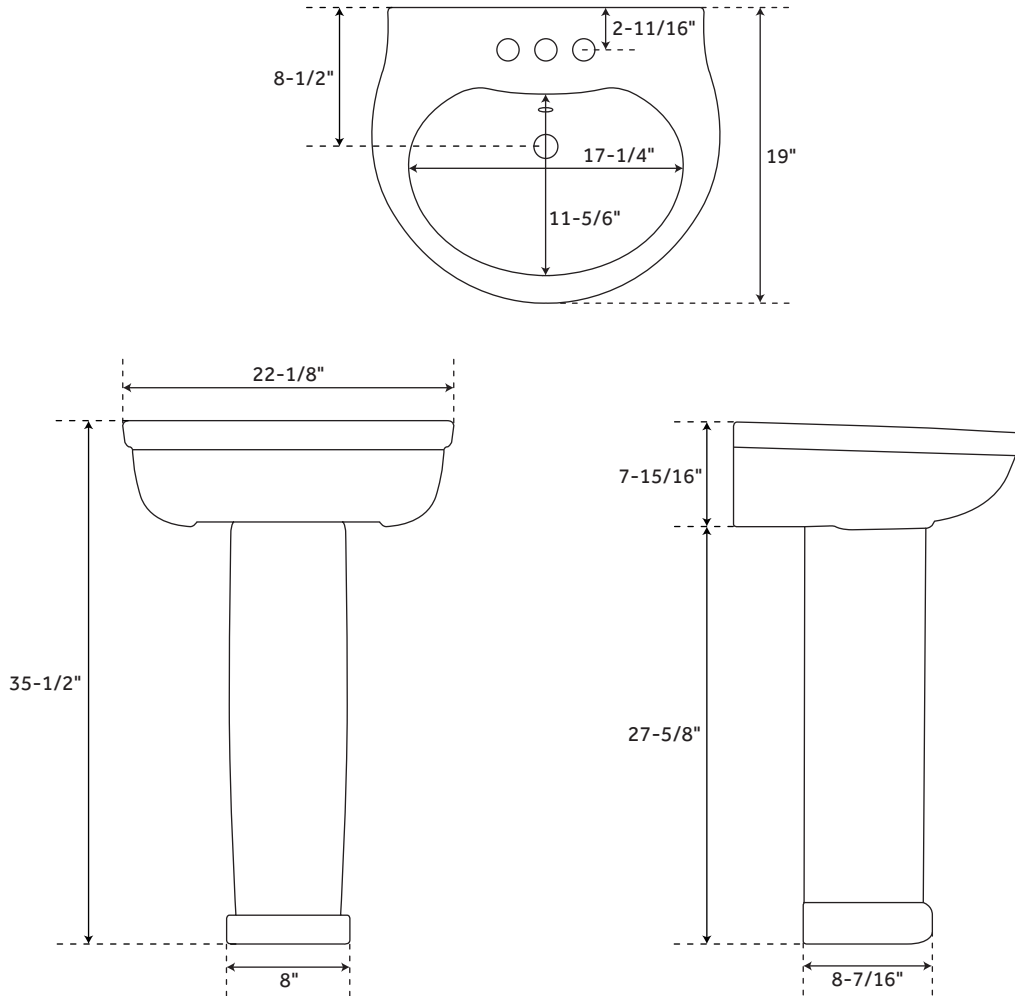

PROVINCETOWN

PORCELAIN PEDESTAL SINK - WHITE

SKU: 948641

FEATURES

Sink Material: Porcelain
Number of Basins: 1
Sink Installation: Pedestal
Overflow Hole: Yes
Drain Included: Optional
Faucet Included: No
ADA Compliant When Installed According to
ADA Guidelines
35-1/2" Height For Maximum Comfort
Drilled For 4" Centers or 8" Widespread Faucet
Integral Self-Draining Faucet Deck

FEATURES

Length: 22-1/8"
Width: 19"
Height: 35-1/2"
Basin Length: 17-1/4"
Basin Width: 11-5/16"
Basin Depth: 6"
Water Depth To Overflow: 5"
Rim Thickness: 1-1/2"
Drain Size: 1-3/4"

CODES/STANDARDS

cUPC
ASME A112.19.2/CSA B45.1
ADA Compliant (when installed
according to ADA standards)
Massachusetts Accepted