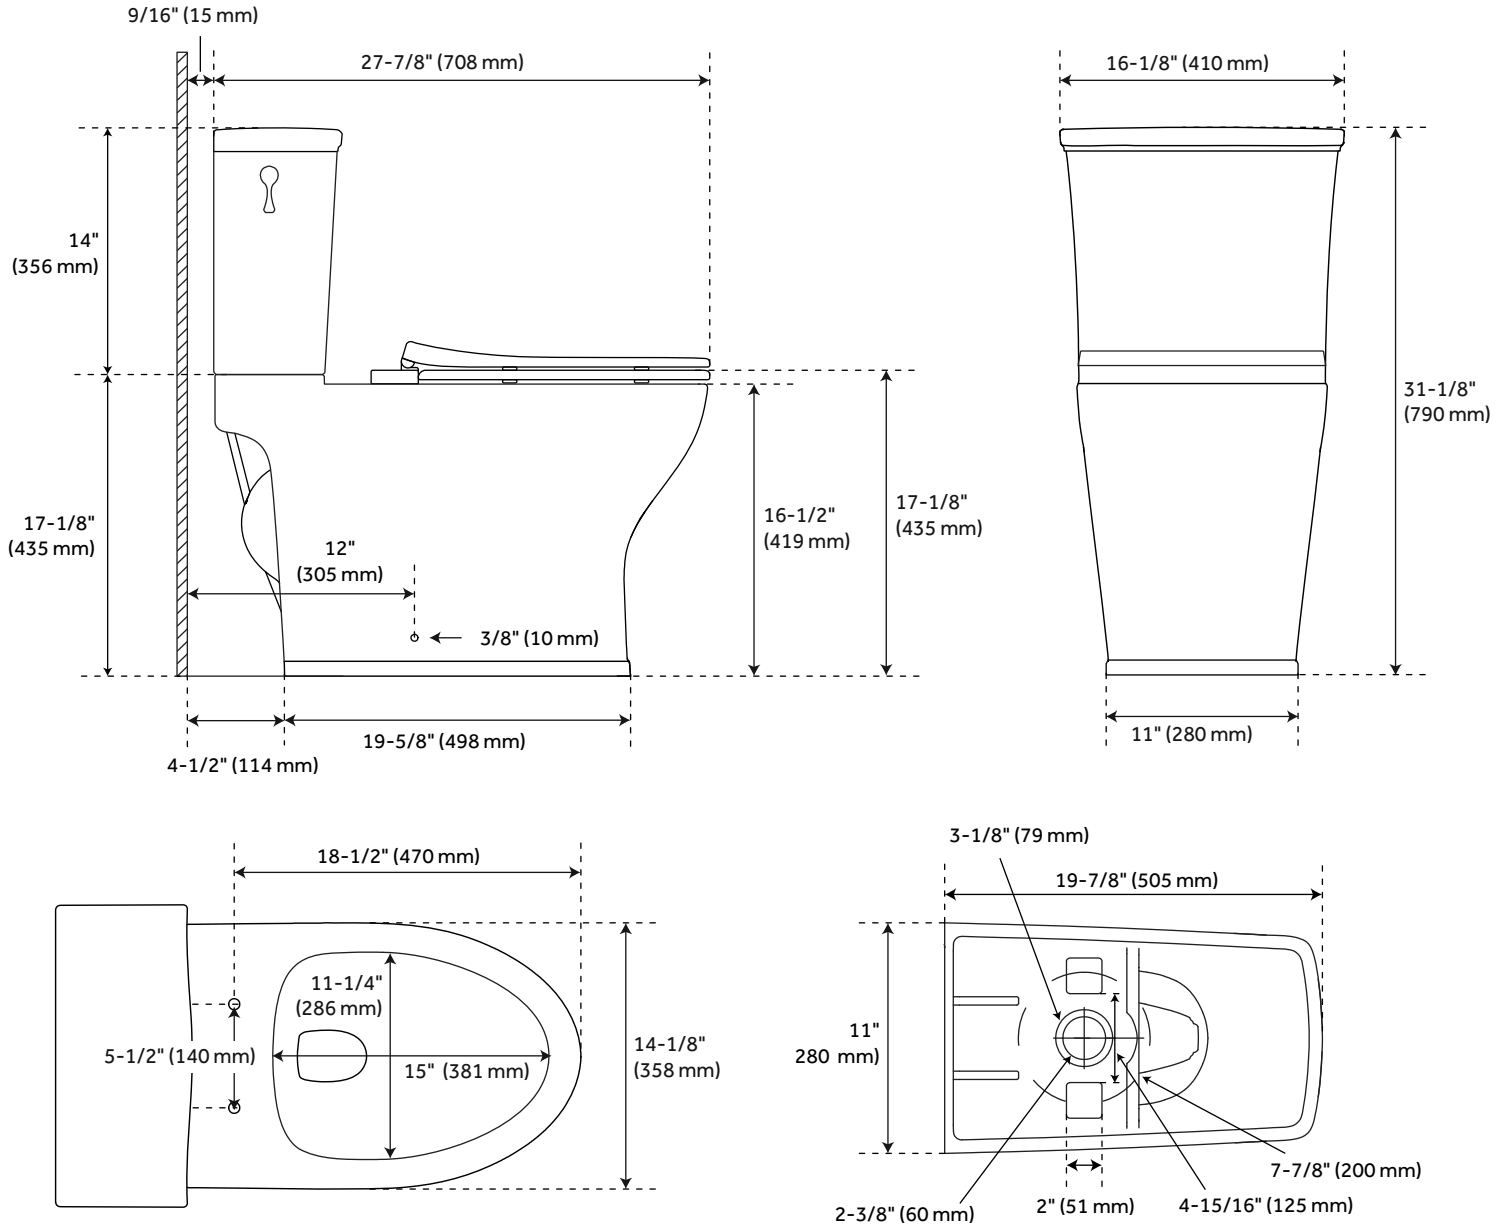

CARRAWAY TWO-PIECE SKIRTED ELONGATED TOILET - ADA COMPLIANT - WHITE

SKU: 948432

Code: SHCR200, SHCR240S, SHTSHEC2000, SHBDS300

FEATURES

Product Finish: White
Material: Porcelain
Length: 16-1/8"
Width: 27-7/8"
Height: 31-1/8"
Rough In: 12"
Bowl Shape: Elongated
Bowl Height: 16-1/2"
Gallons Per Flush: 1.28 (4.8 Lpf)
Hardware Finish: Chrome
Seat Included: Yes

REVISED 3/29/2023

CARRAWAY TWO-PIECE SKIRTED ELONGATED TOILET - ADA COMPLIANT - WHITE

SKU: 948432

Code: SHCR200, SHCR240S, SHTSHEC2000, SHBDS300

ADDITIONAL FEATURES

- Skirted bowl with concealed trapway.
- Toilet with a standard seat meets ADA requirements when installed according to ADA guidelines.
- High efficiency toilet uses 20% less water than standard toilets.
- Optional bidet seat details:
 - Bidet seat adds 1" to bowl height.
 - Side knob allows for adjustment of angle, water volume, and cleaning type.
 - Spray nozzle features multiple holes for a softer cleanse and water saving operation.
 - Spray nozzle is self-cleaning, antibacterial, and removable for further cleaning.
 - Bidet seat has a glossy finish with protective bumpers and self-closing seat/lid.
- Includes polished chrome metal flush lever.

REVISED 3/29/2023

CARRAWAY TWO-PIECE SKIRTED ELONGATED TOILET - ADA COMPLIANT - WHITE

SKU: 948432

SHCR200, SHCR240S

All dimensions and specifications are nominal and may vary. Use actual products for accuracy in critical situations.