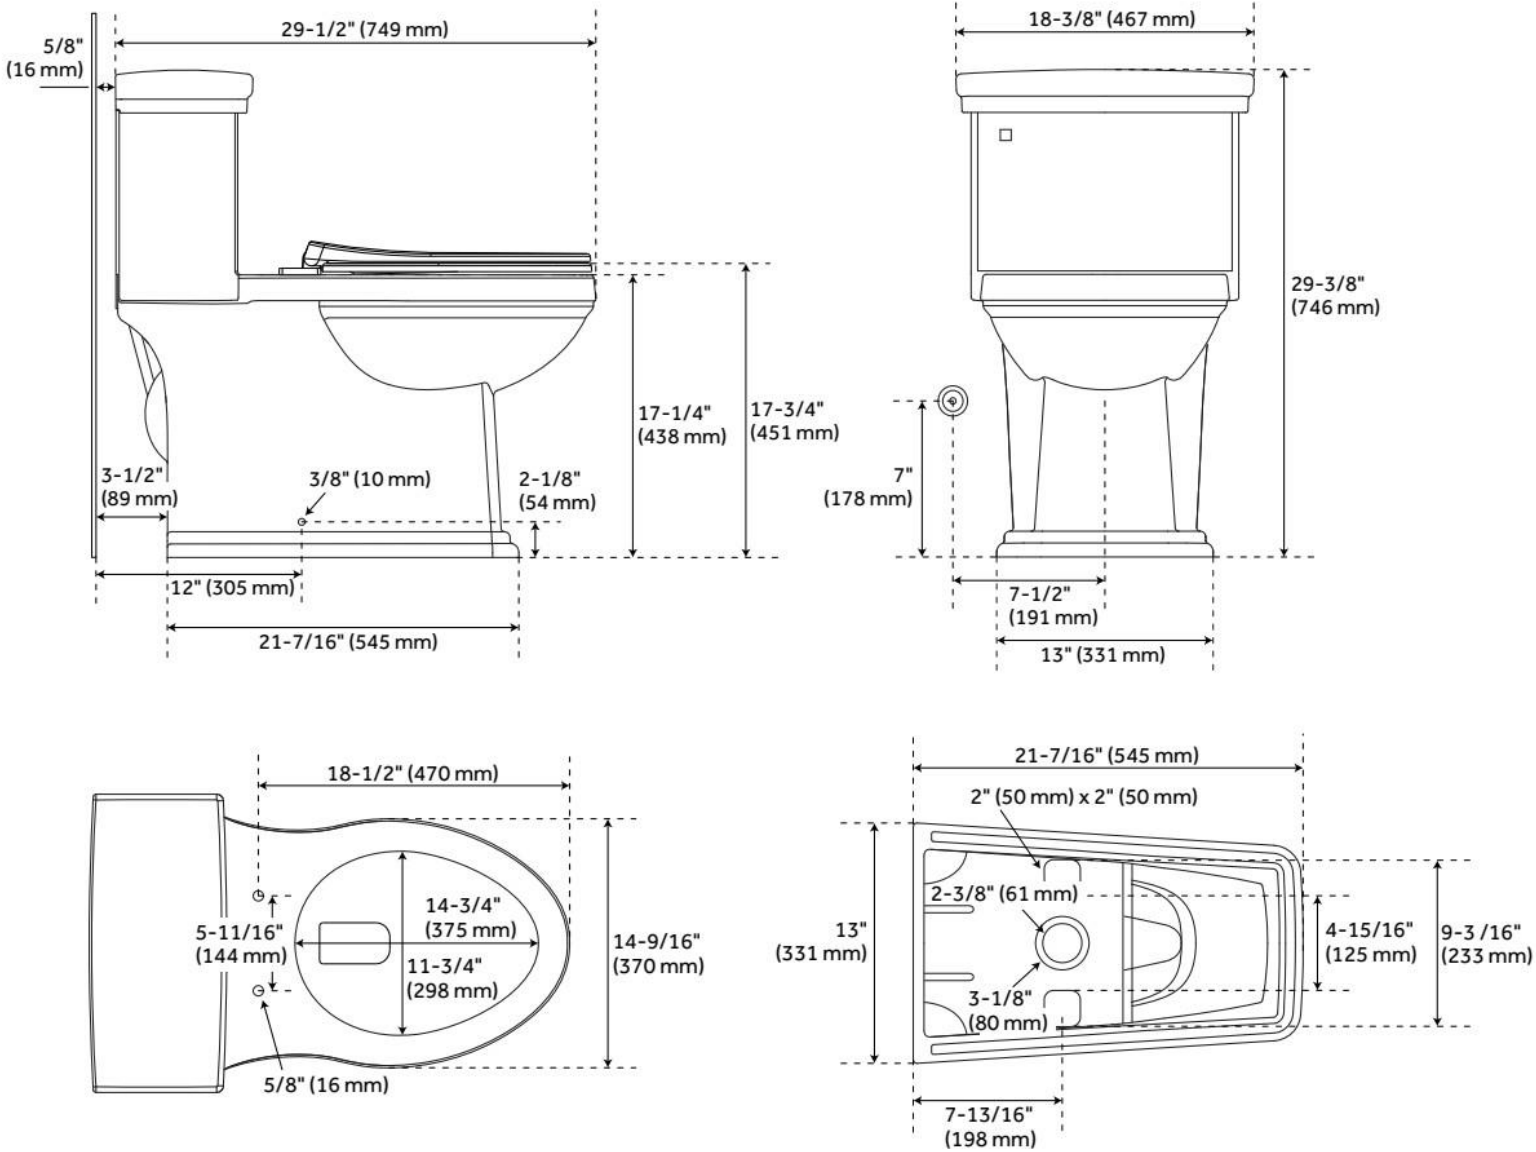

KEY WEST ONE-PIECE ELONGATED SKIRTED TOILET - ADA COMPLIANT - WHITE

SKU: 447352
Code: SHKW241S

FEATURES

Material: Porcelain
Product Finish: White
Toilet Style: 1-Piece
Flush Handle Location: Left
Bowl Height: 17-1/4"
Bowl Shape: Elongated
Rough-in: 12"
Gallons Per Flush: 1.28 GPF (4.8 LPF)
Flush Type: Gravity
Flush Valve Size: 3"
Trapway Diameter: 2"
Seat Included: Yes
Water Spot: 8" x 6"

Optional Accessory: SH425PN, SH425ZBN, SH425BG, SH425ORB, SH425CP, SH425MB

ASME A112.19.2/CSA B45.1, ICC/ANSI A117.1, CEC Listed, WaterSense by IAPMO, Massachusetts Accepted, LISTED
ID: SHKW241SWH

ADDITIONAL FEATURES

- Skirted bowl with concealed trapway.
- Toilet with a standard seat meets ADA requirements when installed according to ADA guidelines.
- High efficiency toilet uses 20% less water than standard toilets.
- Toilet is compatible with Brookdale bidet seat.
- Slow-close seat and cover included.
- Includes polished chrome metal flush handle.

REVISED 1/10/2025

KEY WEST ONE-PIECE ELONGATED SKIRTED TOILET - ADA COMPLIANT - WHITE

SKU: 447352
Code: SHKW241S

REVISED 1/10/2025