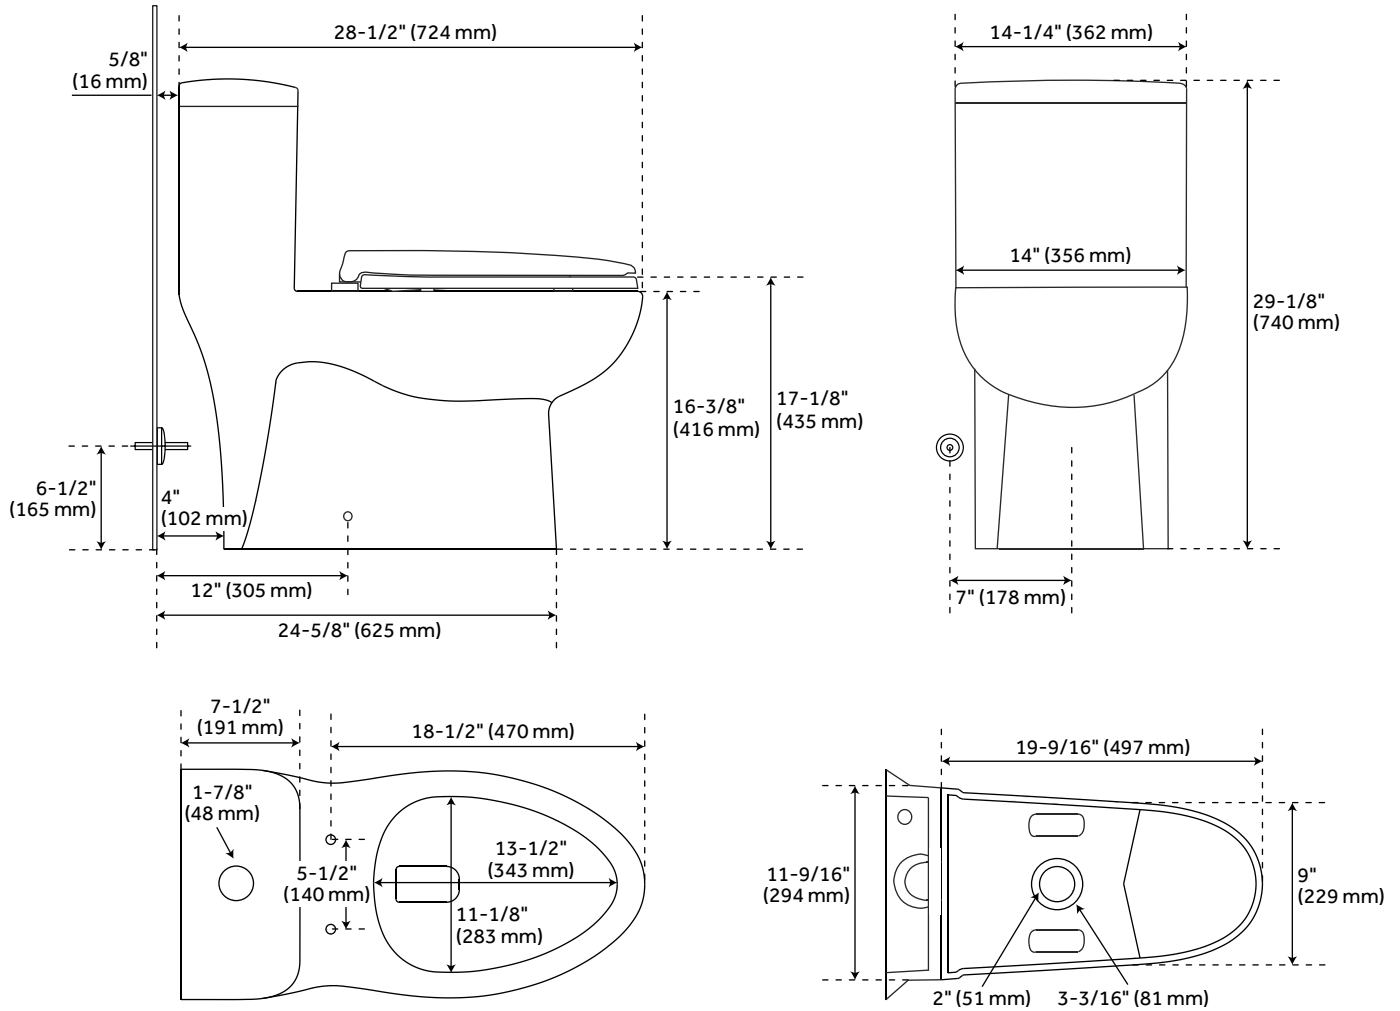

## FEATURES

- Product Finish: White
- Material: Porcelain
- Bowl Shape: Elongated
- Hardware Finish: Chrome
- Seat Included: Yes
- Skirted Bowl with Concealed Trapway
- Toilet with a Standard Seat Meets ADA Requirements when Installed According to ADA Guidelines
- High Efficiency Toilet Uses 20% Less Water than Standard Toilets
- Optional Bidet Seat Details:
  - Bidet Seat Adds 1" to Bowl Height
  - Side Knob Allows for Adjustment of Angle, Water Volume, and Cleaning Type
  - Spray Nozzle Features Multiple Holes for a Softer Cleanse and Water Saving Operation
  - Spray Nozzle is Self-Cleaning, Antibacterial, and Removable for Further Cleaning
  - Bidet Seat has a Glossy Finish with Protective Bumpers and Self-Closing Seat/Lid
  - Includes Polished Chrome Metal Flush Lever

## CONTENTS

TOILET ..... PAGE 2

REVISED 04/08/2021

## ONE-PIECE ELONGATED SKIRTED TOILET - ADA COMPLIANT - WHITE

SKU: 948413

### FEATURES

Rough In: 12"  
 Length: 14-1/4"  
 Width: 28-1/2"  
 Height: 29-1/8"  
 Bowl Height: 16-3/8"  
 Gallons Per Flush: 1.28 (4.8 Lpf)