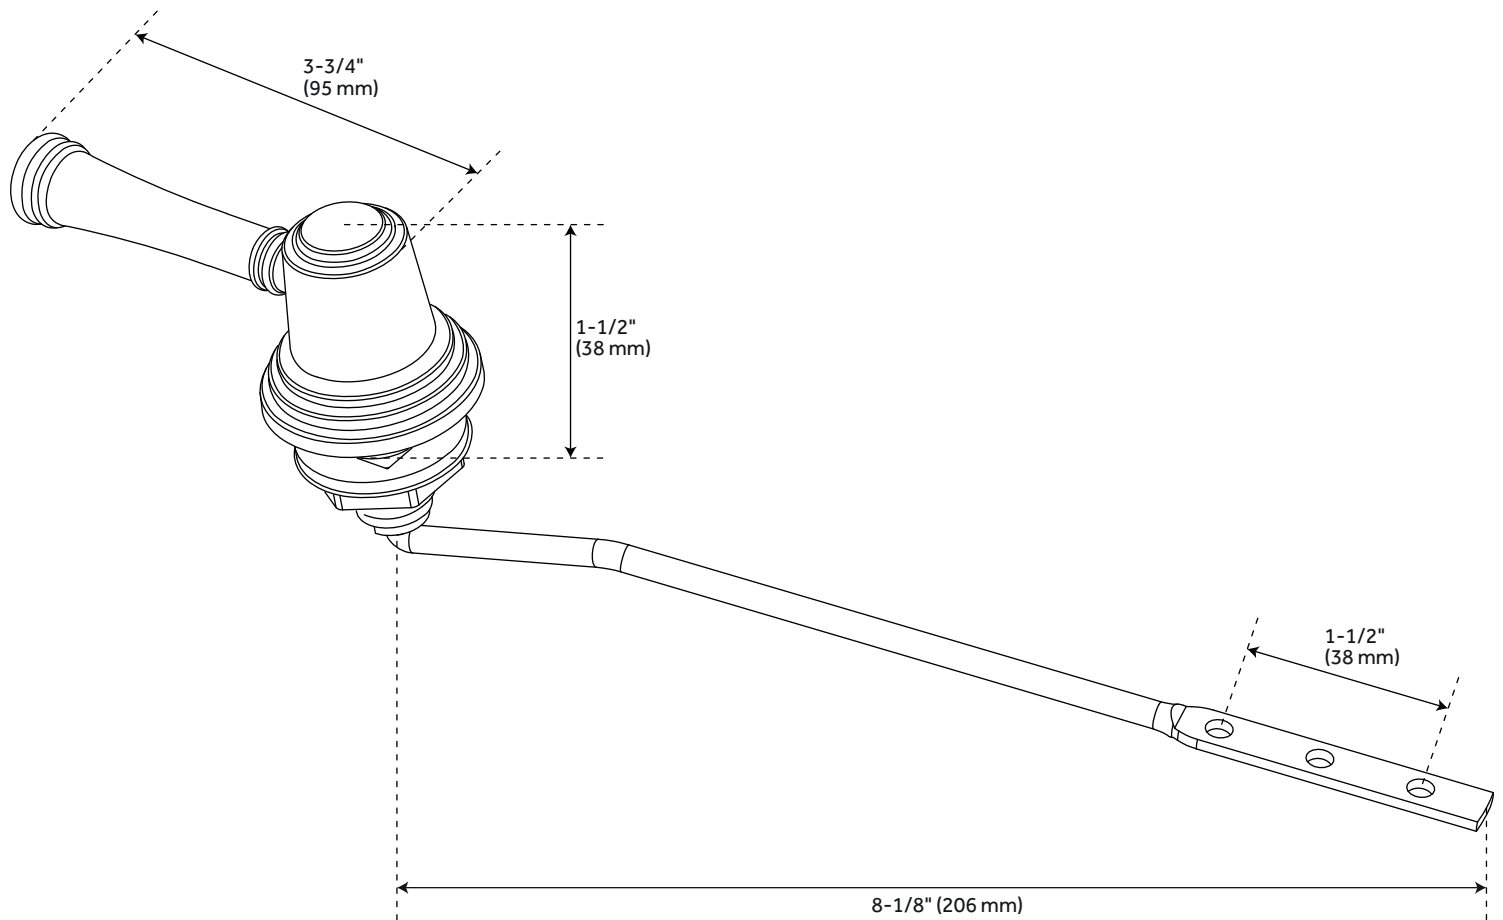

KEY WEST TOILET TANK HANDLE

SKU: 948030

SH425BG

All dimensions and specifications are nominal and may vary. Use actual products for accuracy in critical situations.