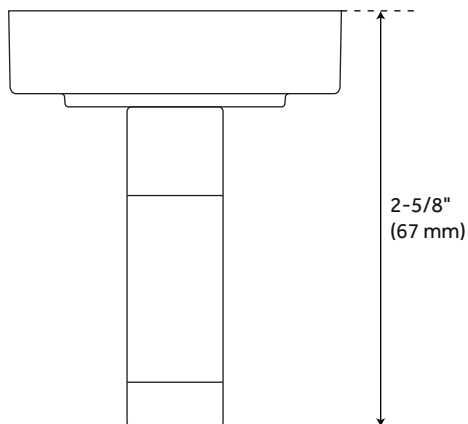

RIGI

ROBE HOOK

SKU: 948199

FEATURES

- Material: Metal
- Installation Type: Wall Mount
- Design: Modern
- Mounting Hardware Included: Yes
- Mounting Hardware Concealed: Yes
- Assembly Required: No

CONTENTS

ROBE HOOK PAGE 2

REVISED 03/26/2021

RIGI

ROBE HOOK

SKU: 948199

FEATURES

Length: 2-1/8"
Height: 2-1/8"
Depth: 2-5/8"

PRODUCT IMAGE

All dimensions and specifications are nominal and may vary. Use actual products for accuracy in critical situations.