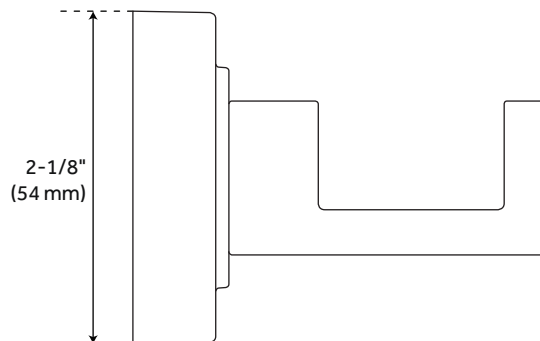

RIGI

ROBE HOOK

SKU: 948199

FEATURES

- Material: Metal
- Installation Type: Wall Mount
- Design: Modern
- Mounting Hardware Included: Yes
- Mounting Hardware Concealed: Yes
- Assembly Required: No

CONTENTS

ROBE HOOK PAGE 2

REVISED 03/26/2021

RIGI

ROBE HOOK

SKU: 948199

FEATURES

Length: 2-1/8"
Height: 2-1/8"
Depth: 2-5/8"

PRODUCT IMAGE

All dimensions and specifications are nominal and may vary. Use actual products for accuracy in critical situations.