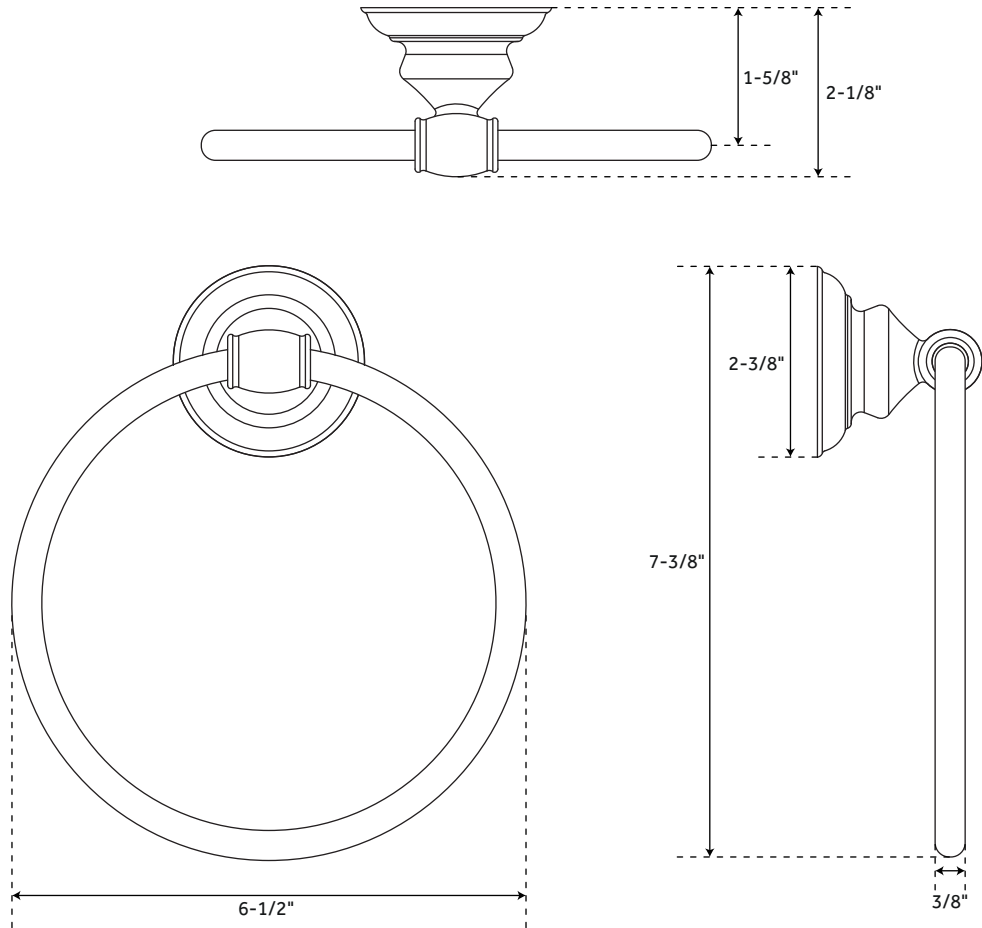

### FEATURES

Installation Type: Wall Mount  
Design: Traditional  
Material: Metal  
Base Plate Diameter: 2-3/8"  
Mounting Hardware Included: Yes  
Mounting Hardware Concealed: Yes  
Assembly Required: No  
Collection includes a 24" towel bar, towel ring, robe hook, and a toilet paper holder.

### FEATURES

Installation Type: Wall Mount  
Design: Traditional  
Material: Zinc  
Length: 2-3/8"  
Height: 5-1/4"  
Depth: 3-7/8"  
Base Plate Diameter: 2-3/8"  
Mounting Hardware Included: Yes  
Mounting Hardware Concealed: Yes  
Assembly Required: No

### FEATURES

Installation Type: Wall Mount  
Design: Traditional  
Material: Zinc  
Length: 8-7/8"  
Height: 2-3/8"  
Depth: 3-1/2"  
Base Plate Diameter: 2-3/8"  
Mounting Hardware Included: Yes  
Mounting Hardware Concealed: Yes  
Assembly Required: No

### FEATURES

Installation Type: Wall Mount  
Design: Traditional  
Material: Stainless Steel  
Length: 6-1/2"  
Height: 7-3/8"  
Depth: 2-1/8"  
Base Plate Diameter: 2-3/8"  
Assembly Required: No  
Mounting Hardware Included: Yes  
Mounting Hardware Concealed: Yes