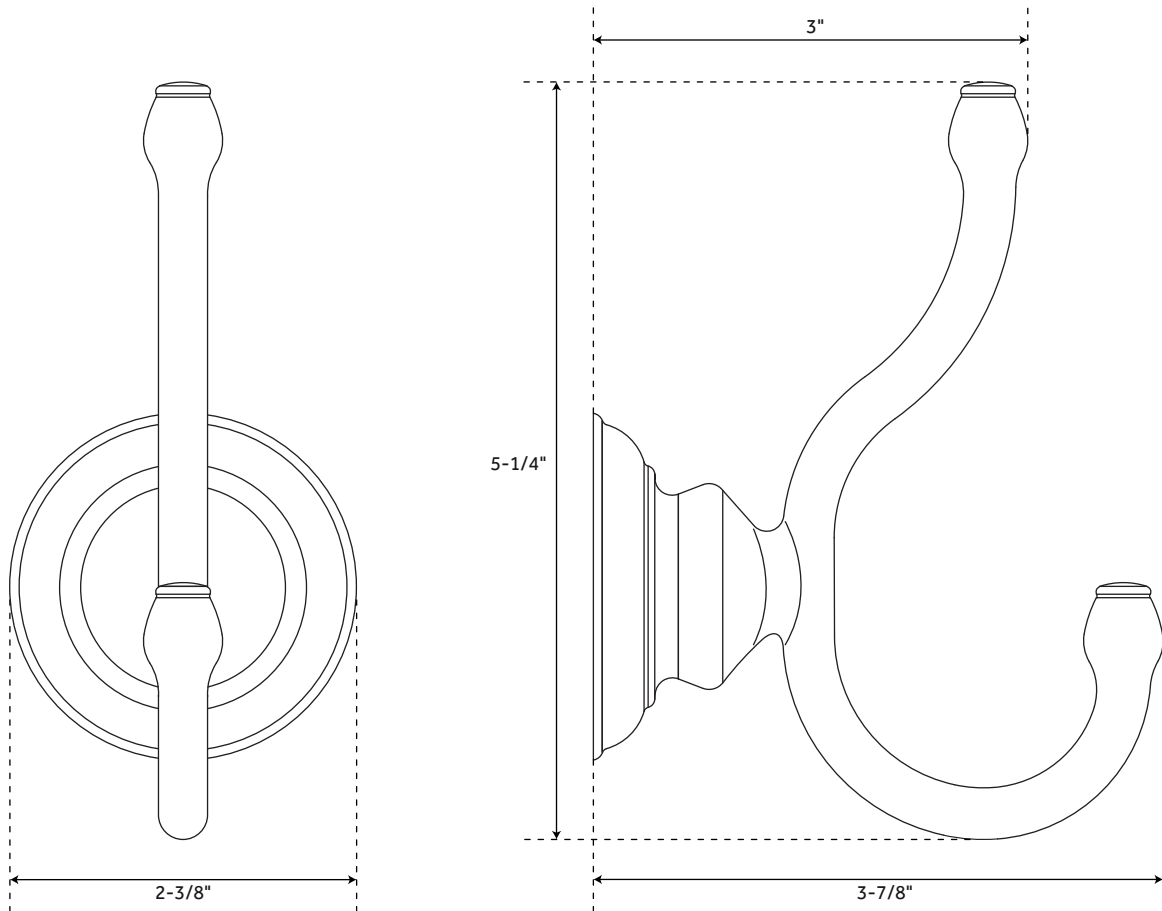

### FEATURES

Installation Type: Wall Mount  
Design: Traditional  
Material: Metal  
Base Plate Diameter: 2-3/8"  
Mounting Hardware Included: Yes  
Mounting Hardware Concealed: Yes  
Assembly Required: No  
Collection includes a 24" towel bar, towel ring, robe hook, and a toilet paper holder.

### CONTENTS

|                     |       |        |
|---------------------|-------|--------|
| ROBE HOOK           | ..... | PAGE 2 |
| TOWEL BAR           | ..... | PAGE 3 |
| TOILET PAPER HOLDER | ..... | PAGE 4 |
| TOWEL RING          | ..... | PAGE 5 |

### FEATURES

Installation Type: Wall Mount  
Design: Traditional  
Material: Zinc  
Length: 2-3/8"  
Height: 5-1/4"  
Depth: 3-7/8"  
Base Plate Diameter: 2-3/8"  
Mounting Hardware Included: Yes  
Mounting Hardware Concealed: Yes  
Assembly Required: No