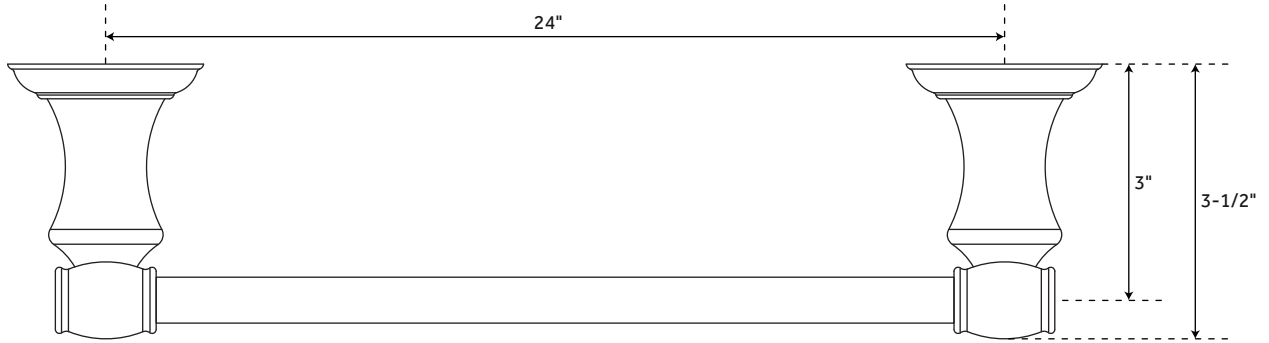

### FEATURES

Installation Type: Wall Mount  
Design: Traditional  
Material: Metal  
Base Plate Diameter: 2-3/8"  
Mounting Hardware Included: Yes  
Mounting Hardware Concealed: Yes  
Assembly Required: No  
Collection includes a 24" towel bar, towel ring, robe hook, and a toilet paper holder.

### FEATURES

Installation Type: Wall Mount  
Design: Traditional  
Material: Zinc  
Length: 2-3/8"  
Height: 5-1/4"  
Depth: 3-7/8"  
Base Plate Diameter: 2-3/8"  
Mounting Hardware Included: Yes  
Mounting Hardware Concealed: Yes  
Assembly Required: No

## FEATURES

Installation Type: Wall Mount  
Length: 26-3/8"  
Height: 2-3/8"  
Depth: 3-1/2"  
Base Plate Diameter: 2-3/8"  
Assembly Required: No  
Mounting Hardware Included: Yes  
Mounting Hardware Concealed: Yes  
Centers: 24"