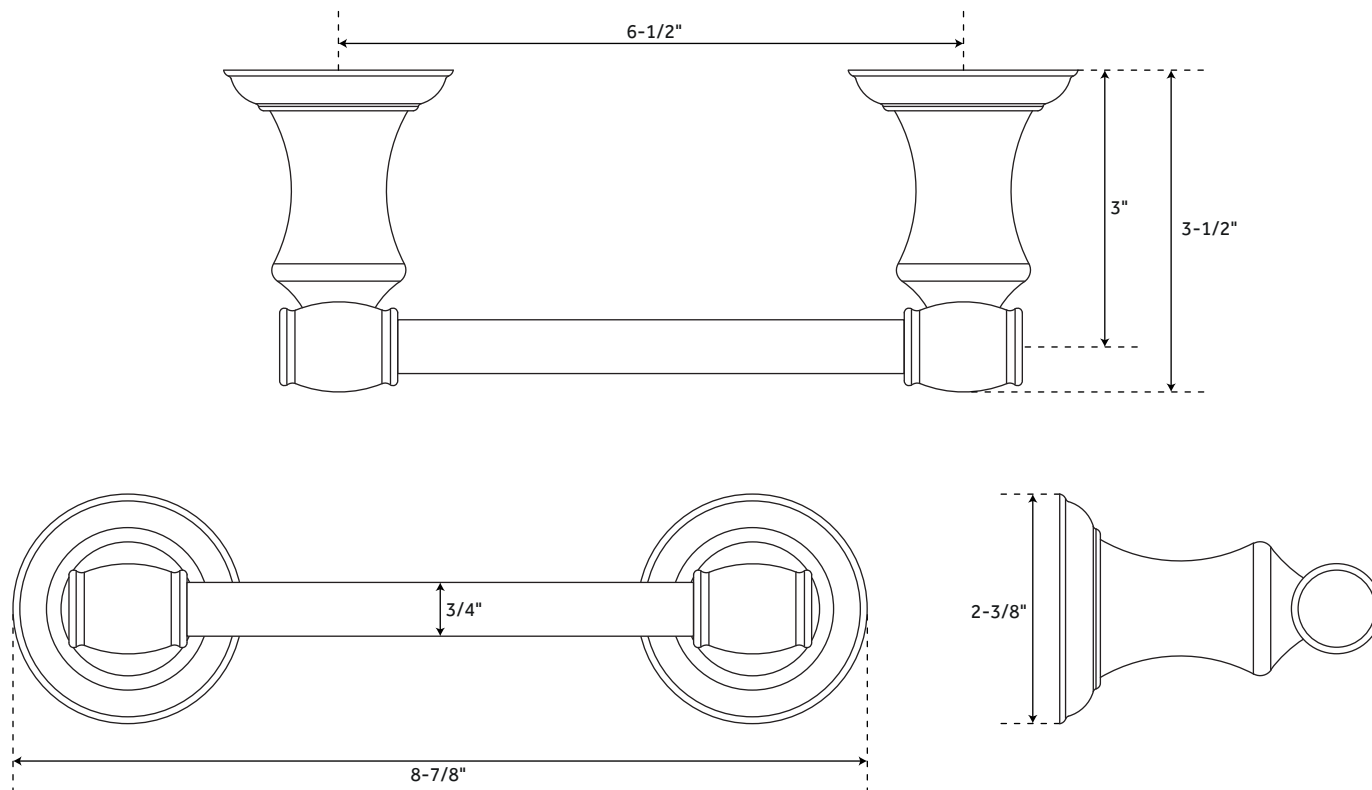

### FEATURES

Installation Type: Wall Mount  
Design: Traditional  
Material: Metal  
Base Plate Diameter: 2-3/8"  
Mounting Hardware Included: Yes  
Mounting Hardware Concealed: Yes  
Assembly Required: No  
Collection includes a 24" towel bar, towel ring, robe hook, and a toilet paper holder.

### FEATURES

Installation Type: Wall Mount  
Design: Traditional  
Material: Zinc  
Length: 2-3/8"  
Height: 5-1/4"  
Depth: 3-7/8"  
Base Plate Diameter: 2-3/8"  
Mounting Hardware Included: Yes  
Mounting Hardware Concealed: Yes  
Assembly Required: No

## FEATURES

Installation Type: Wall Mount  
Length: 26-3/8"  
Height: 2-3/8"  
Depth: 3-1/2"  
Base Plate Diameter: 2-3/8"  
Assembly Required: No  
Mounting Hardware Included: Yes  
Mounting Hardware Concealed: Yes  
Centers: 24"

### FEATURES

Installation Type: Wall Mount  
Design: Traditional  
Material: Zinc  
Length: 8-7/8"  
Height: 2-3/8"  
Depth: 3-1/2"  
Base Plate Diameter: 2-3/8"  
Mounting Hardware Included: Yes  
Mounting Hardware Concealed: Yes  
Assembly Required: No