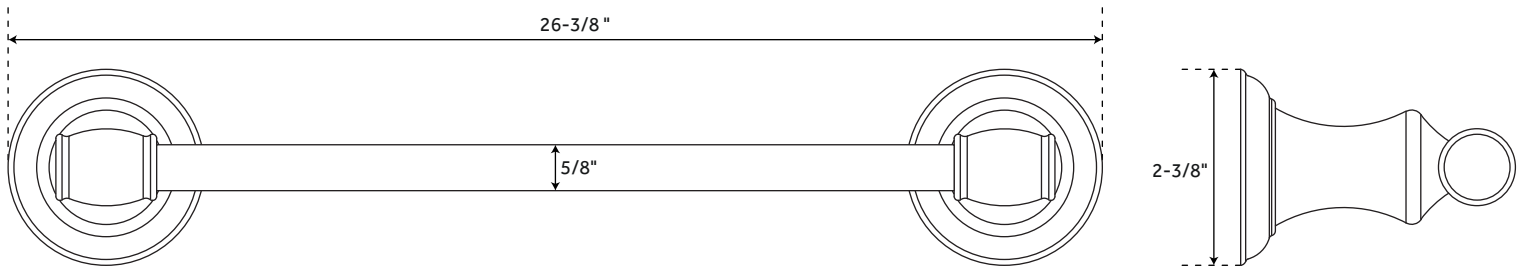

24" BEASLEY

TOWEL BAR

SKU: 948237

FEATURES

Installation Type: Wall Mount
Length: 26-3/8"
Height: 2-3/8"
Depth: 3-1/2"
Base Plate Diameter: 2-3/8"
Assembly Required: No
Mounting Hardware Included: Yes
Mounting Hardware Concealed: Yes
Centers: 24"