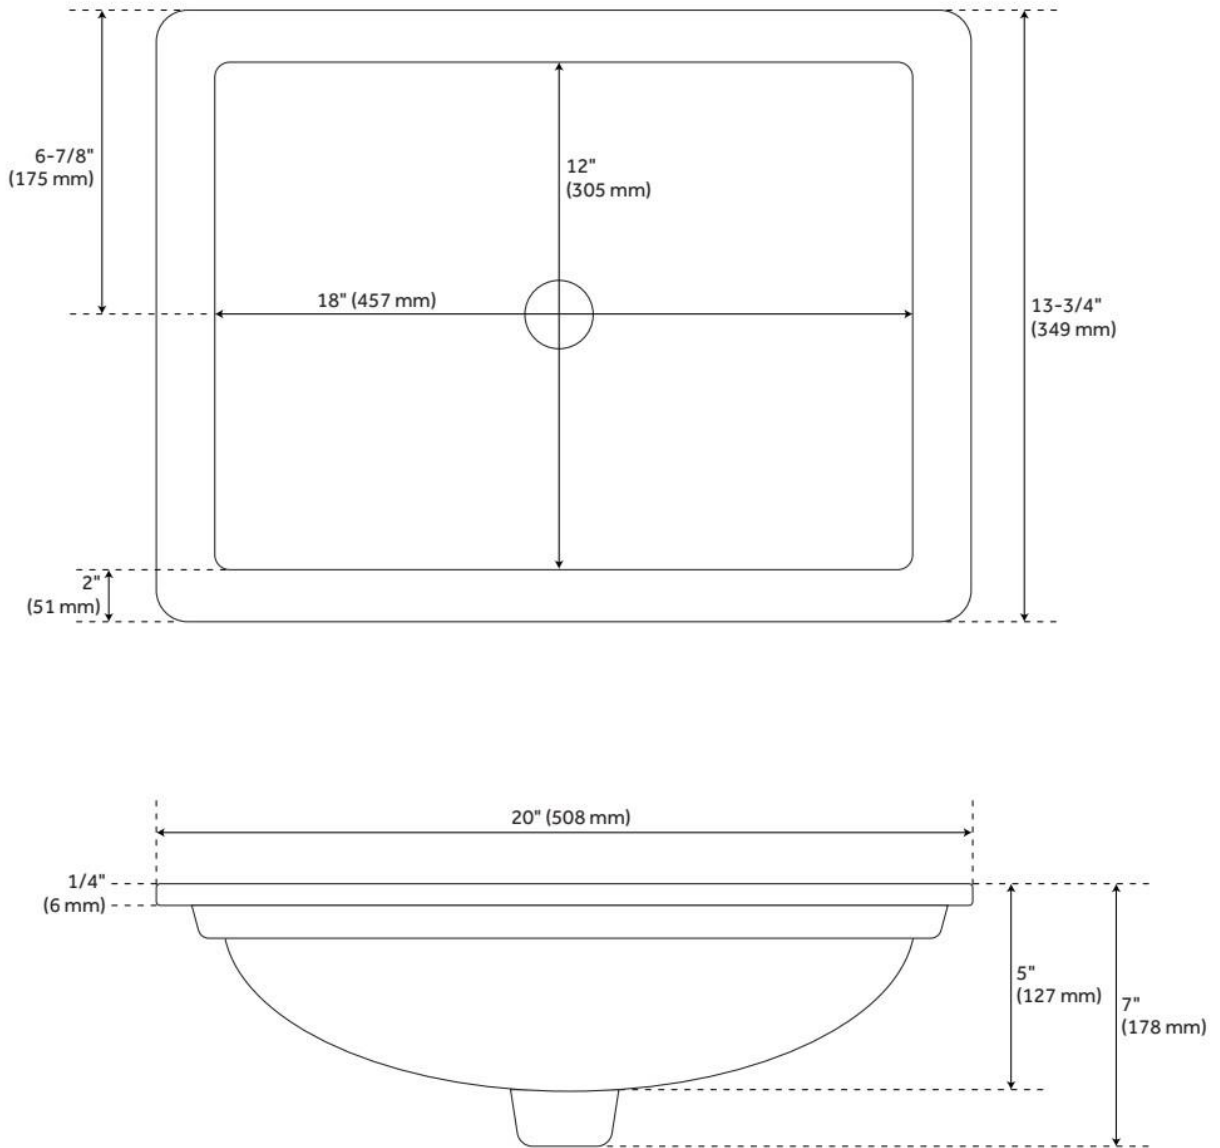

KEY LARGO RECTANGULAR PORCELAIN UNDERMOUNT BATHROOM SINK

SKU: 446488

Code: SHKLU1812

FEATURES

Material: Porcelain

Product Finish: White

Installation Type: Undermount

Shape: Rectangle

Drain Placement: Center

Fits Drain Hole Size: 1-3/4"

Faucet Centers: No Faucet Hole

Overflow Hole: Yes

Mounting Hardware Included: Yes

IAPMO, ASME A112.19.2/CSA B45.1, Massachusetts Accepted, LISTED ID: SHKLU1812.XX

ADDITIONAL FEATURES

REVISED 7/12/2024

KEY LARGO RECTANGULAR PORCELAIN UNDERMOUNT BATHROOM SINK

SKU: 446488
Code: SHKLU1812

REVISED 7/12/2024