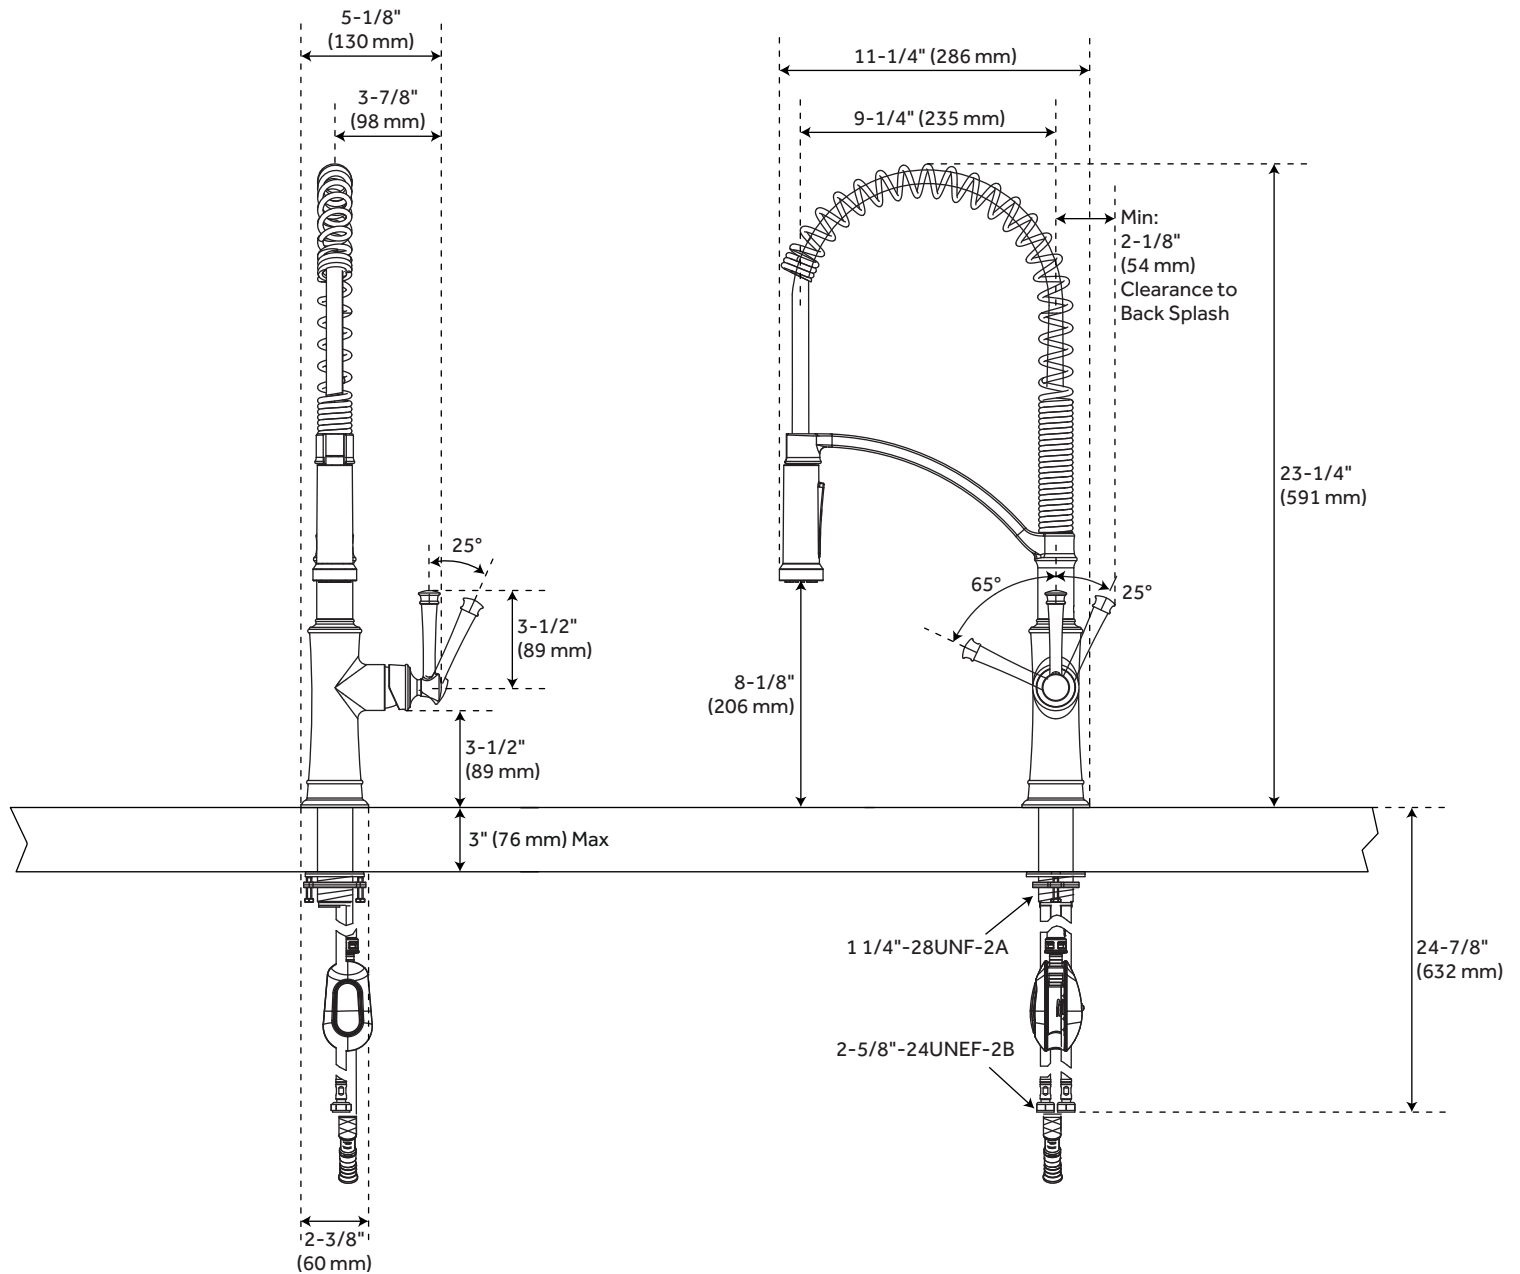

## FEATURES

Installation Type: Single-Hole  
Features: Pull-Down  
Design: Traditional  
Material: Brass  
Length: 5-1/8"  
Width: 11-1/4"  
Height: 23-1/4"  
Base Plate Diameter: 2-3/8"  
Faucet Centers: Single-Hole  
Drain Included: No  
Faucet Material: Metal  
Handle Type: Lever  
Handle Length: 3-1/2"  
IPS: 5/8"  
Flow Rate: 1.8 gpm (6.8L/min) max @ 60 psi  
Kitchen Faucet Holes: 1  
Hand Sprayer Material: ABS  
Max. Countertop Thickness: 3"  
Height To Spout: 8-1/8"  
Spout Reach: 9-1/4"  
Swivel Spout: true  
Handle Height: 3-1/2"  
Ceramic Disc Cartridges: Yes  
Hot and Cold Indicators: No

# BEASLEY KITCHEN FAUCET WITH PULL-DOWN SPRING SPOUT

SKU: 948322

Code: SHXCBE207

# BEASLEY KITCHEN FAUCET WITH PULL-DOWN SPRING SPOUT

All dimensions and specifications are nominal and may vary. Use actual products for accuracy in critical situations.