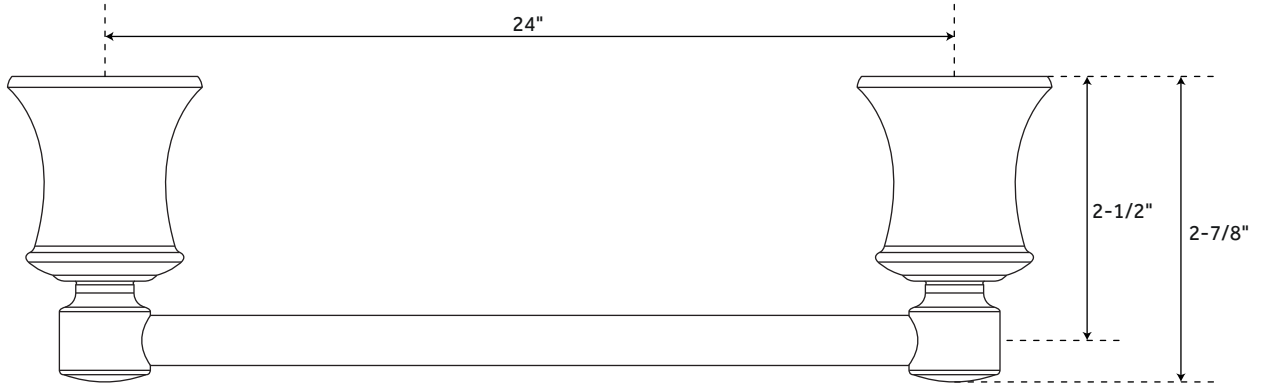

18" PENDLETON

TOWEL BAR

SKU: 948192

FEATURES

Installation Type: Wall Mount
Design: Transitional
Material: Zinc
Length: 19-7/8"
Height: 1-7/8"
Depth: 2-7/8"
Base Plate Diameter: 1-7/8"
Assembly Required: Yes
Mounting Hardware Included: Yes
Mounting Hardware Concealed: Yes
Centers: 18"

SIGNATURE HARDWARE LIFETIME WARRANTY

See website for warranty information

All dimensions and specifications are nominal and may vary. Use actual products for accuracy in critical situations.

REVISED 01/14/2020
CODE: SHPT18TBBN/SHPT18TBPC/SHPT18TBPN

24" PENDLETON

TOWEL BAR

SKU: 948192

FEATURES

Installation Type: Wall Mount
Design: Transitional
Material: Zinc
Length: 25-7/8"
Height: 1-7/8"
Depth: 2-7/8"
Base Plate Diameter: 1-7/8"
Assembly Required: Yes
Mounting Hardware Included: Yes
Mounting Hardware Concealed: Yes
Centers: 24"