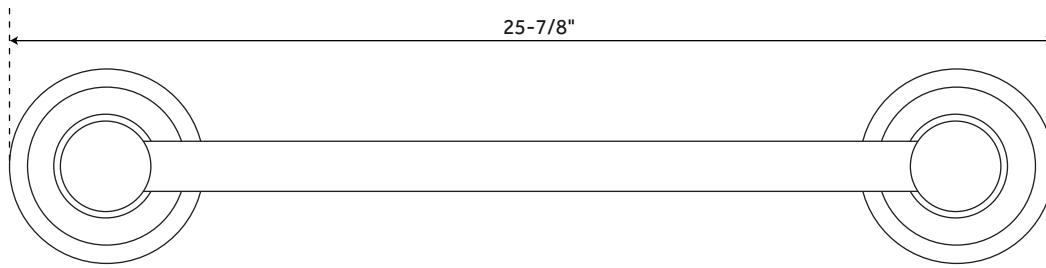

18" PENDLETON

TOWEL BAR

SKU: 948192

FEATURES

Installation Type: Wall Mount
Design: Transitional
Material: Zinc
Length: 19-7/8"
Height: 1-7/8"
Depth: 2-7/8"
Base Plate Diameter: 1-7/8"
Assembly Required: Yes
Mounting Hardware Included: Yes
Mounting Hardware Concealed: Yes
Centers: 18"

SIGNATURE HARDWARE LIFETIME WARRANTY

See website for warranty information

All dimensions and specifications are nominal and may vary. Use actual products for accuracy in critical situations.

REVISED 01/14/2020
CODE: SHPT18TBBN/SHPT18TBPC/SHPT18TBPN

24" PENDLETON

TOWEL BAR

SKU: 948192

FEATURES

Installation Type: Wall Mount
Design: Transitional
Material: Zinc
Length: 25-7/8"
Height: 1-7/8"
Depth: 2-7/8"
Base Plate Diameter: 1-7/8"
Assembly Required: Yes
Mounting Hardware Included: Yes
Mounting Hardware Concealed: Yes
Centers: 24"