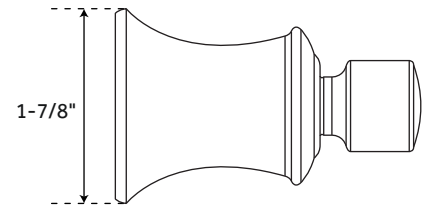

18" PENDLETON

TOWEL BAR

SKU: 948192

FEATURES

Installation Type: Wall Mount
Design: Transitional
Material: Zinc
Length: 19-7/8"
Height: 1-7/8"
Depth: 2-7/8"
Base Plate Diameter: 1-7/8"
Assembly Required: Yes
Mounting Hardware Included: Yes
Mounting Hardware Concealed: Yes
Centers: 18"

SIGNATURE HARDWARE LIFETIME WARRANTY

See website for warranty information

All dimensions and specifications are nominal and may vary. Use actual products for accuracy in critical situations.

REVISED 01/14/2020
CODE: SHPT18TBBN/SHPT18TBPC/SHPT18TBPN

24" PENDLETON

TOWEL BAR

SKU: 948192

FEATURES

Installation Type: Wall Mount
Design: Transitional
Material: Zinc
Length: 25-7/8"
Height: 1-7/8"
Depth: 2-7/8"
Base Plate Diameter: 1-7/8"
Assembly Required: Yes
Mounting Hardware Included: Yes
Mounting Hardware Concealed: Yes
Centers: 24"