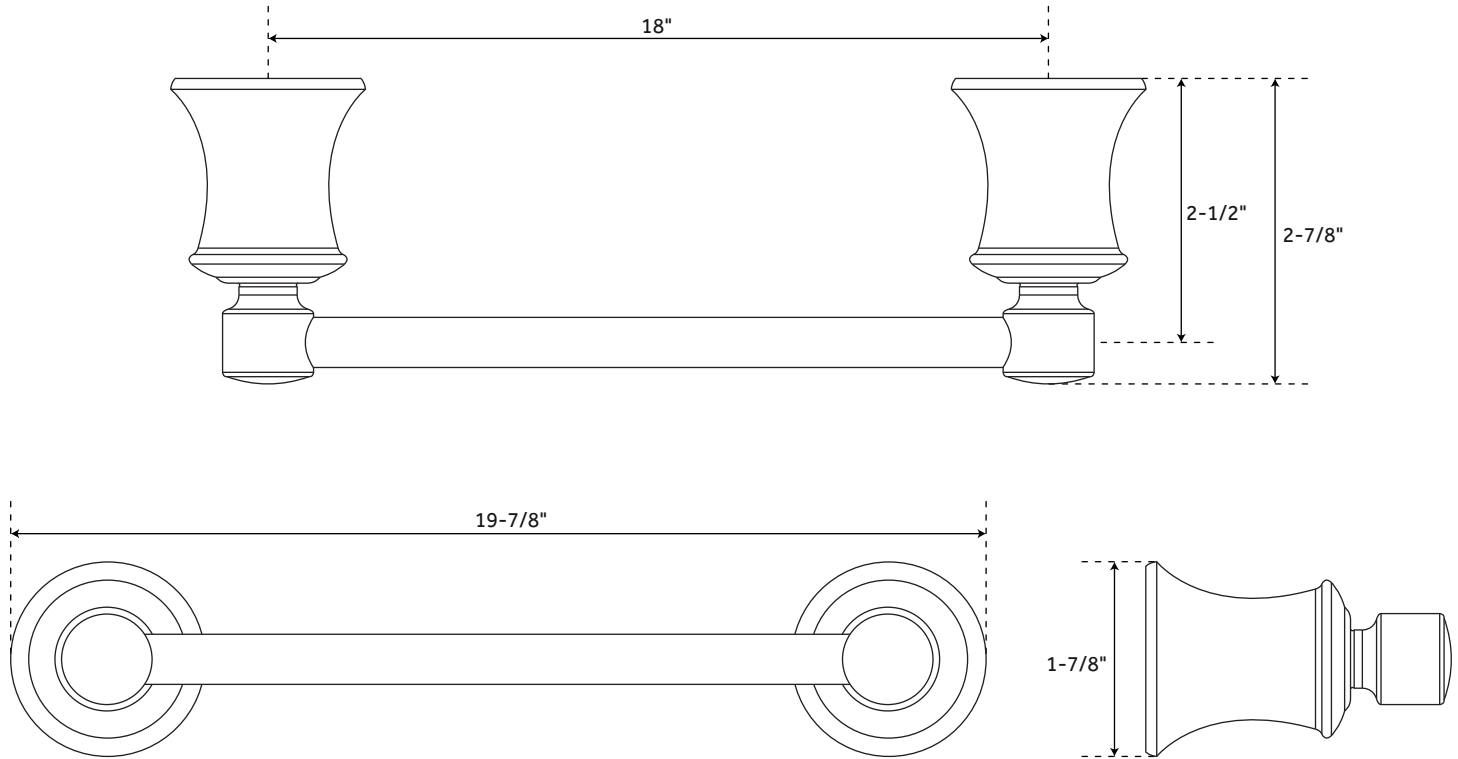

18" PENDLETON

TOWEL BAR

SKU: 948192

FEATURES

Installation Type: Wall Mount
Design: Transitional
Material: Zinc
Length: 19-7/8"
Height: 1-7/8"
Depth: 2-7/8"
Base Plate Diameter: 1-7/8"
Assembly Required: Yes
Mounting Hardware Included: Yes
Mounting Hardware Concealed: Yes
Centers: 18"

SIGNATURE HARDWARE LIFETIME WARRANTY

See website for warranty information

All dimensions and specifications are nominal and may vary. Use actual products for accuracy in critical situations.

REVISED 01/14/2020
CODE: SHPT18TBBN/SHPT18TBPC/SHPT18TBPN

24" PENDLETON

TOWEL BAR

SKU: 948192

FEATURES

Installation Type: Wall Mount
Design: Transitional
Material: Zinc
Length: 25-7/8"
Height: 1-7/8"
Depth: 2-7/8"
Base Plate Diameter: 1-7/8"
Assembly Required: Yes
Mounting Hardware Included: Yes
Mounting Hardware Concealed: Yes
Centers: 24"