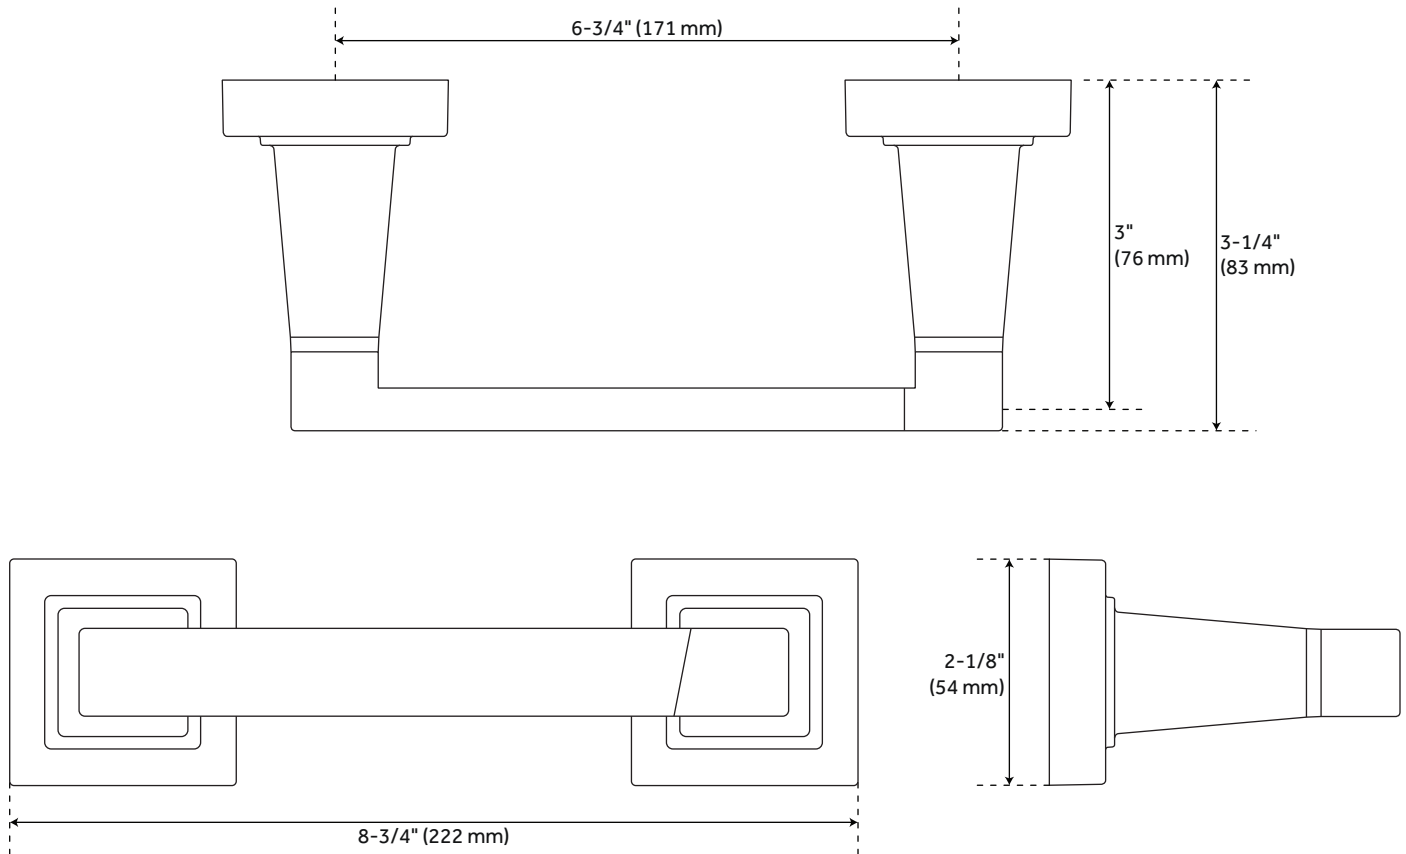

RIGI

TOILET PAPER HOLDER

SKU: 948205

FEATURES

- Material: Metal
- Installation Type: Wall Mount
- Design: Modern
- Mounting Hardware Included: Yes
- Mounting Hardware Concealed: Yes
- Assembly Required: No

CONTENTS

TOILET PAPER HOLDER PAGE 2

REVISED 03/26/2021

RIGI

TOILET PAPER HOLDER

SKU: 948205

FEATURES

- Length: 8-3/4"
- Height: 2-1/8"
- Depth: 3-1/4"
- Base Plate Length: 2-1/8"
- Base Plate Height: 2-1/8"
- Centers: 6-3/4"

PRODUCT IMAGE

All dimensions and specifications are nominal and may vary. Use actual products for accuracy in critical situations.

PAGE 2
Code: SHPTTH