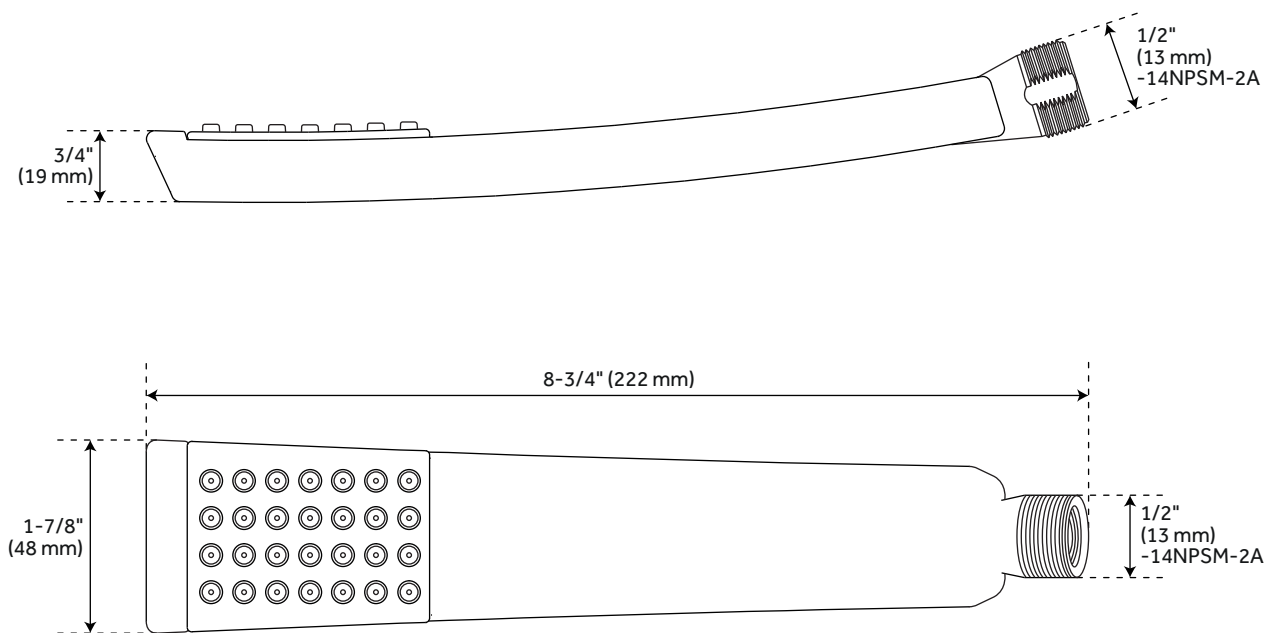

CONTEMPORARY

SQUARE HAND SHOWER AND SMOOTH HOSE

SKU: 949084

FEATURES

- Assembly Required: No
- Single Function Hand Shower (Full Spray)
- Easy-Clean Spray Nozzles
- Factory Installed Backflow Prevention
Check Valve
- Metal Conical Nut
- Hand Shower Flow Rate: 1.8 gpm (6.8 L/min)
@ 80 psi

CONTENTS

HAND SHOWER	PAGE 2
HOSE	PAGE 3

REVISED 12/03/2020

CONTEMPORARY

SQUARE HAND SHOWER

SKU: 949084

FEATURES

Material: ABS
Shape: Square
Length: 1-7/8"
Width: 3/4"
Height: 8-3/4"

PAGE 2
Code: SHHS4060G

CONTEMPORARY

SMOOTH HOSE

SKU: 949084

FEATURES

Material: PVC
Length: 59"

CODES/STANDARDS

cCSAus
ASME A112.18.1/CSA B125.1
Massachusetts Accepted

PRODUCT IMAGE

All dimensions and specifications are nominal and may vary. Use actual products for accuracy in critical situations.

PAGE 3
Code: SHH1020