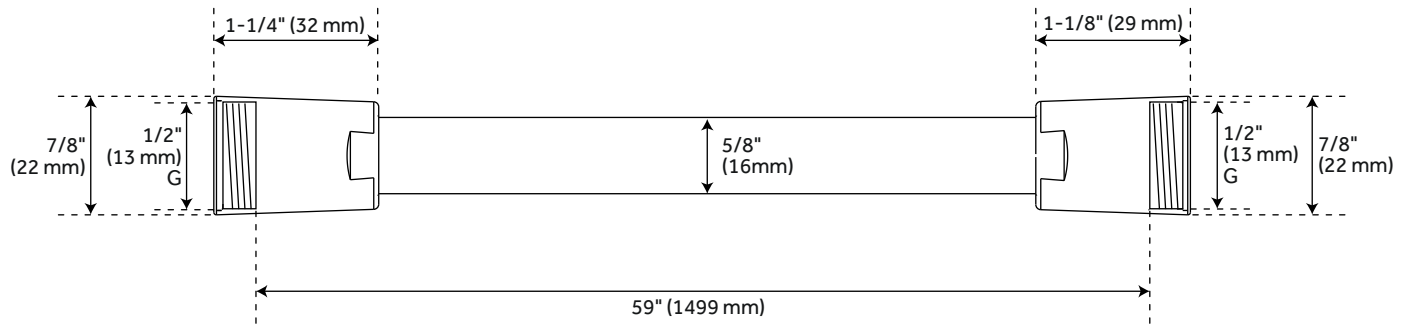

CONTEMPORARY

SQUARE HAND SHOWER AND SMOOTH HOSE

SKU: 949084

FEATURES

- Assembly Required: No
- Single Function Hand Shower (Full Spray)
- Easy-Clean Spray Nozzles
- Factory Installed Backflow Prevention
Check Valve
- Metal Conical Nut
- Hand Shower Flow Rate: 1.8 gpm (6.8 L/min)
@ 80 psi

CONTENTS

HAND SHOWER	PAGE 2
HOSE	PAGE 3

REVISED 12/03/2020

CONTEMPORARY

SQUARE HAND SHOWER

SKU: 949084

FEATURES

Material: ABS
Shape: Square
Length: 1-7/8"
Width: 3/4"
Height: 8-3/4"

PAGE 2
Code: SHHS4060G

CONTEMPORARY

SMOOTH HOSE

SKU: 949084

FEATURES

Material: PVC
Length: 59"

CODES/STANDARDS

cCSAus
ASME A112.18.1/CSA B125.1
Massachusetts Accepted

PRODUCT IMAGE

All dimensions and specifications are nominal and may vary. Use actual products for accuracy in critical situations.

PAGE 3
Code: SHH1020