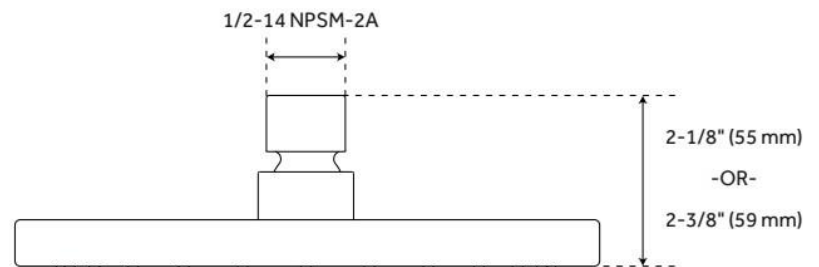

MODERN ROUND RAINFALL SHOWER HEAD - 2.5 GPM

SKU: 948948-25
Code: SHRSB825R

FEATURES

Shower Head Swivel: Yes
Flow Rate: 2.5 gpm (9.5 L/min) @ 80 psi

ASME A112.18.1/CSA B125.1, Massachusetts Accepted, LISTED ID: SHRSB825R*

ADDITIONAL FEATURES

REVISED 5/24/2024

MODERN ROUND RAINFALL SHOWER HEAD - 2.5 GPM

SKU: 948948-25
Code: SHRSB825R

REVISED 5/24/2024