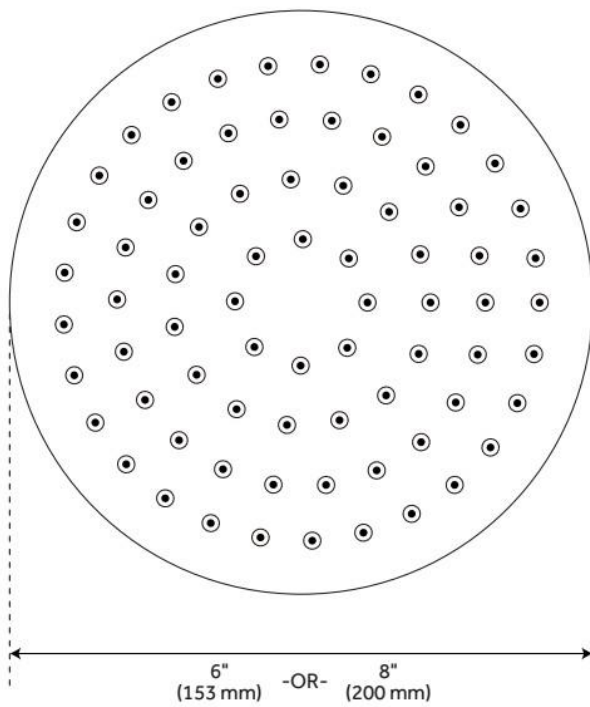

MODERN ROUND RAINFALL SHOWER HEAD - 2.5 GPM

SKU: 948948-25
Code: SHRSB825R

FEATURES

Shower Head Swivel: Yes
Flow Rate: 2.5 gpm (9.5 L/min) @ 80 psi

ASME A112.18.1/CSA B125.1, Massachusetts Accepted, LISTED ID: SHRSB825R*

ADDITIONAL FEATURES

REVISED 5/24/2024

MODERN ROUND RAINFALL SHOWER HEAD - 2.5 GPM

SKU: 948948-25
Code: SHRSB825R

REVISED 5/24/2024