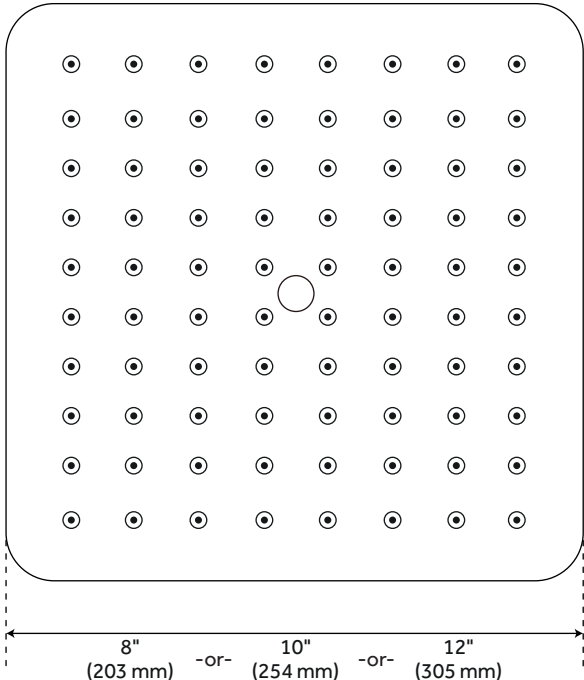

MODERN SQUARE RAINFALL SHOWER HEAD WITH ROUNDED CORNERS - 2.5 GPM

SKU: 948947-25

Code: SHRS1225S, SHRS1025S, SHRS825S

FEATURES

Features: Shower Head Only

Design: Modern

Material: Stainless Steel

Shape: Square

Shower Head Material: Stainless Steel

Shower Head Spray: Rainfall

Shower Arm Included: No

Shower Head IPS: 1/2"

Shower Head Swivel: Yes

Rainfall Shower Head Flow Rate: 2.5 gpm (9.5 L/min) @ 80 psi

ASME_A112.18.1/CSA_B125.1

Massachusetts Accepted

LISTED ID: SHRS825Sxy

REVISED 9/13/2023

MODERN SQUARE RAINFALL SHOWER HEAD WITH ROUNDED CORNERS - 2.5 GPM

SKU: 948947-25

Code: SHRS1225S, SHRS1025S, SHRS825S

ADDITIONAL FEATURES

- Single function shower head (full spray).
- Easy clean silicon nozzles.
- Brass ball joint.

REVISED 9/13/2023

MODERN SQUARE RAINFALL SHOWER HEAD WITH ROUNDED CORNERS - 2.5 GPM

SKU: 948947-25

SHRS825S, SHRS825SZ, SHRS1025S, SHRS1025SZ, SHRS1225S, SHRS1225SZ

All dimensions and specifications are nominal and may vary. Use actual products for accuracy in critical situations.