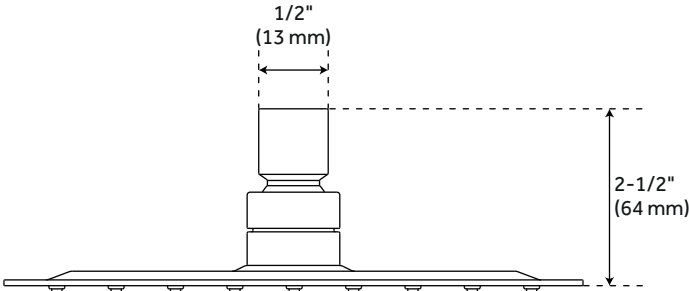

MODERN SQUARE RAINFALL SHOWER HEAD WITH ROUNDED CORNERS - 2.5 GPM

SKU: 948947-25

Code: SHRS1225S, SHRS1025S, SHRS825S

FEATURES

Features: Shower Head Only

Design: Modern

Material: Stainless Steel

Shape: Square

Shower Head Material: Stainless Steel

Shower Head Spray: Rainfall

Shower Arm Included: No

Shower Head IPS: 1/2"

Shower Head Swivel: Yes

Rainfall Shower Head Flow Rate: 2.5 gpm (9.5 L/min) @ 80 psi

ASME_A112.18.1/CSA_B125.1

Massachusetts Accepted

LISTED ID: SHRS825Sxy

REVISED 9/13/2023

MODERN SQUARE RAINFALL SHOWER HEAD WITH ROUNDED CORNERS - 2.5 GPM

SKU: 948947-25

Code: SHRS1225S, SHRS1025S, SHRS825S

ADDITIONAL FEATURES

- Single function shower head (full spray).
- Easy clean silicon nozzles.
- Brass ball joint.

REVISED 9/13/2023

MODERN SQUARE RAINFALL SHOWER HEAD WITH ROUNDED CORNERS - 2.5 GPM

SKU: 948947-25

SHRS825S, SHRS825SZ, SHRS1025S, SHRS1025SZ, SHRS1225S, SHRS1225SZ

All dimensions and specifications are nominal and may vary. Use actual products for accuracy in critical situations.