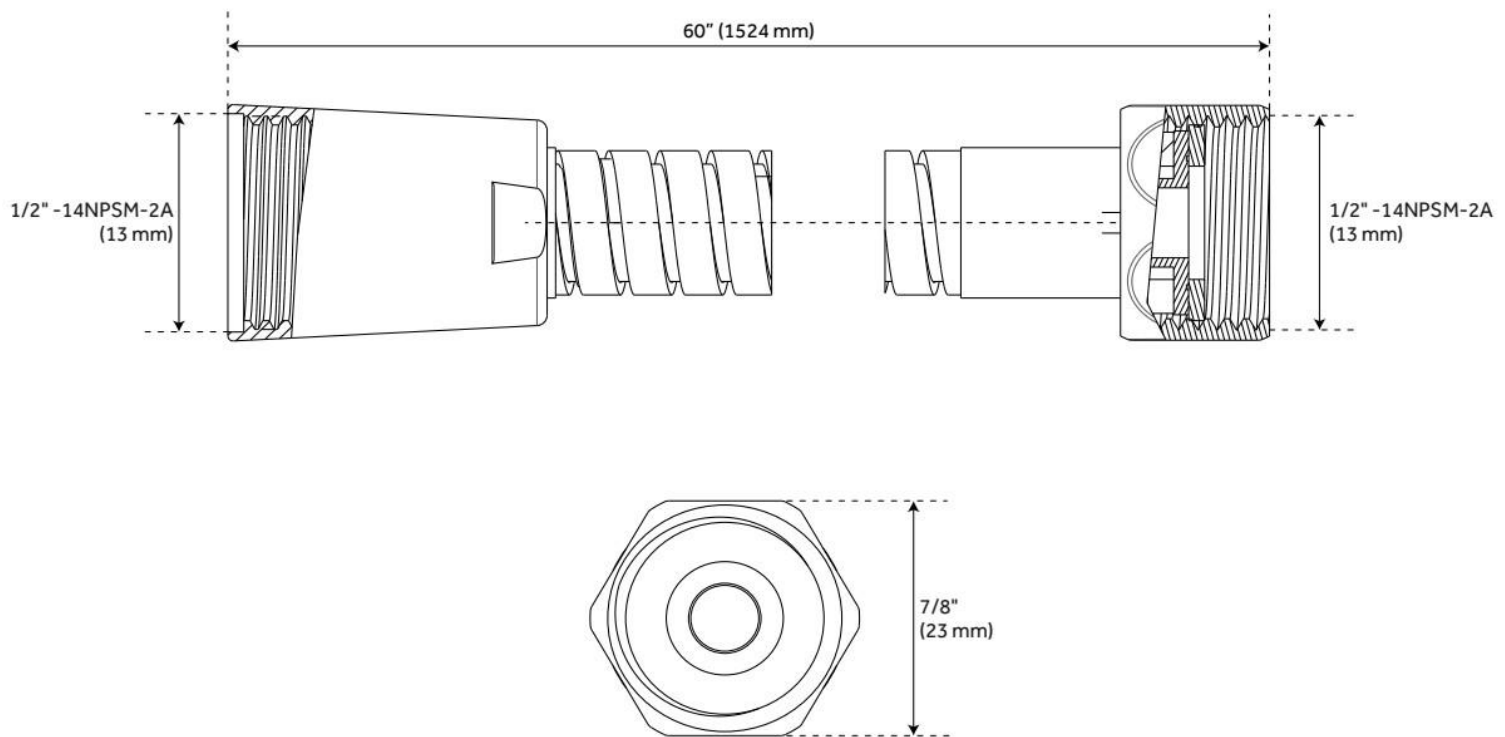

# 60" STRETCHABLE METAL HAND SHOWER HOSE

SKU: 948938

Code: SHH1010, SH484205, SH485500, SHH1010PB

## ADDITIONAL FEATURES

- 60" - 72" stretchable metal shower hose.
- Double spiral construction.
- Metal conical nut.

REVISED 5/24/2024

# 60" STRETCHABLE METAL HAND SHOWER HOSE

SKU: 948938

Code: SHH1010, SH484205, SH485500, SHH1010PB

REVISED 5/24/2024