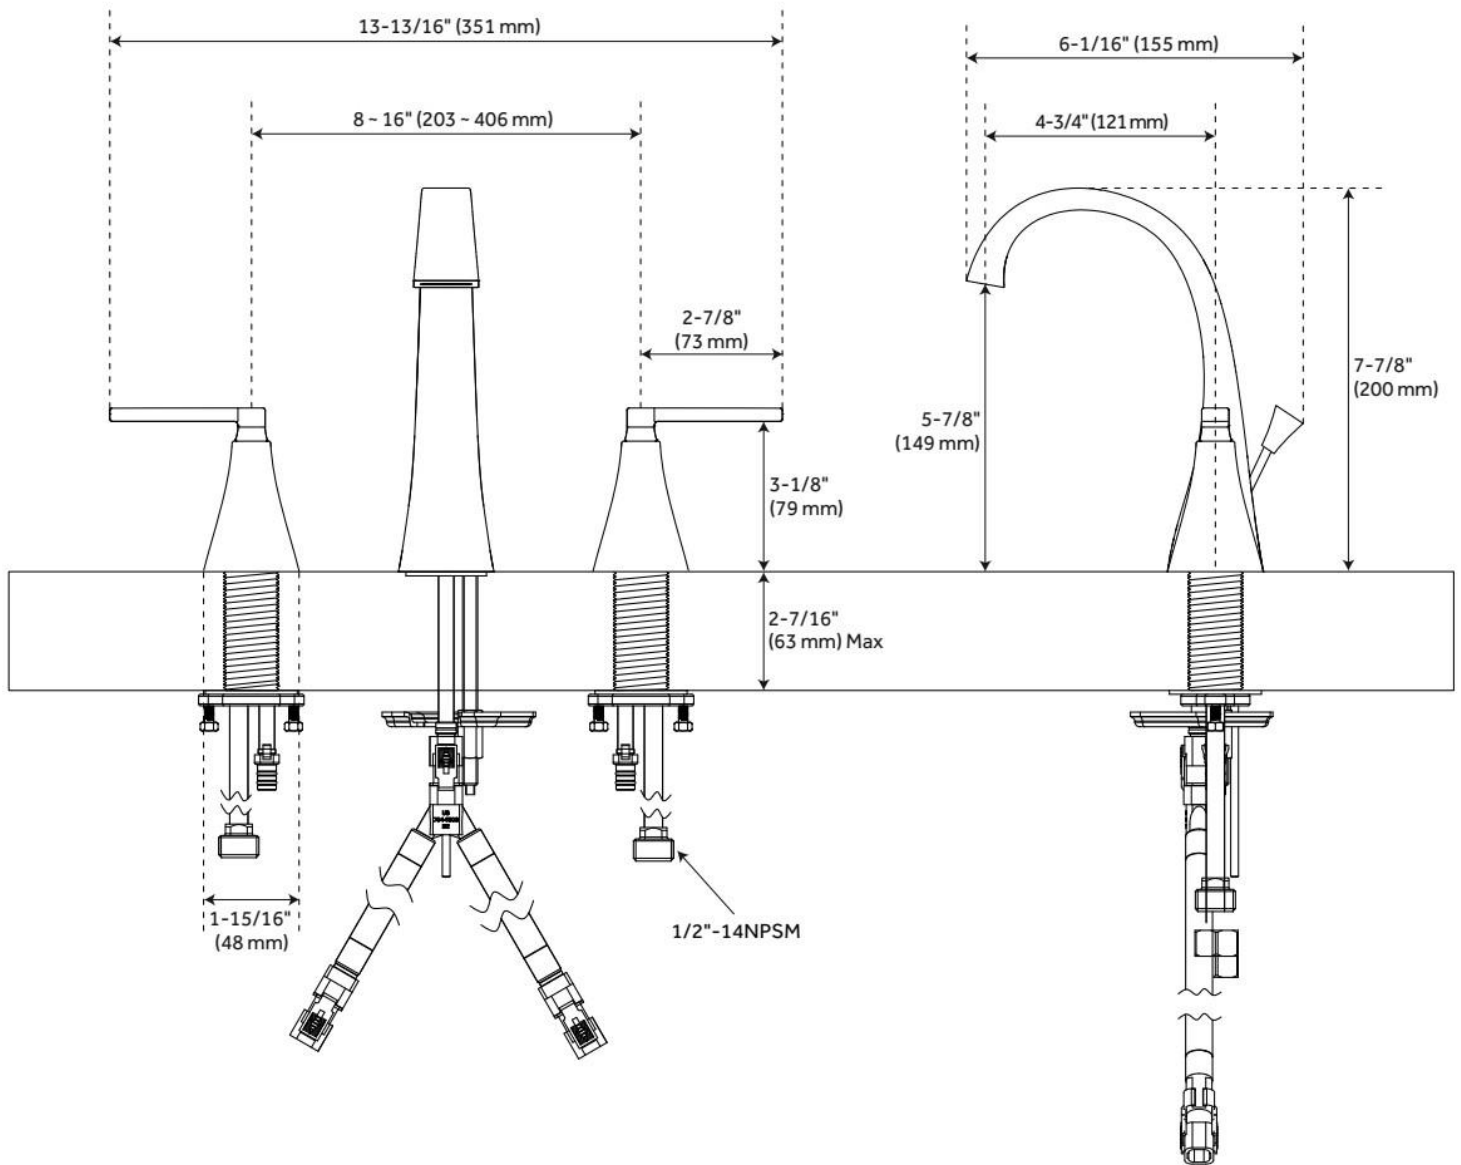

VILAMONTE WIDESPREAD BATHROOM FAUCET

SKU: 948600

Code: SHWSCVL807

FEATURES

Material: Metal construction for strength and durability

Installation Type: Widespread

Flow Rate: 1.2 gpm (4.5 L/min) @ 60 psi

Cartridge Type: Ceramic Disc

Swivel Spout: No

Drain Type: Lift rod metal pop-up with overflow

ASME A112.18.1/CSA B125.1, NSF/ANSI 372, NSF/ANSI 61, NSF/ANSI/CAN 61, NSF/ANSI/CAN 61-9:Q \leq 1, ICC/ANSI A117.1, CEC Listed, WaterSense by IAPMO, Massachusetts Accepted, LISTED ID: SHWSCVL807*

ADDITIONAL FEATURES

- Drain is only compatible with sinks that have an overflow.
- Requires 3-hole installation.
- Quick connect hoses.
- Metal handles.

REVISED 5/17/2024

VILAMONTE WIDESPREAD BATHROOM FAUCET

SKU: 948600
Code: SHWSCVL807

REVISED 5/17/2024

VILAMONTE WIDESPREAD BATHROOM FAUCET

SKU: 948600
Code: SHWSCVL807

REVISED 5/17/2024