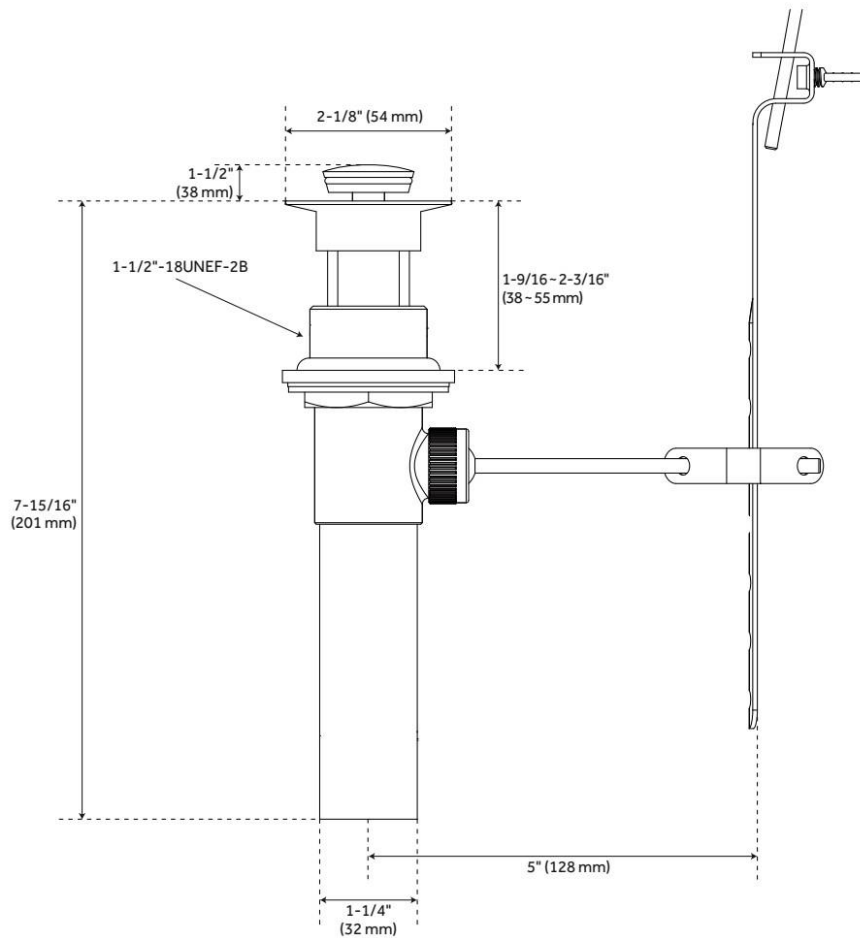

VILAMONTE WIDESPREAD BATHROOM FAUCET

SKU: 948600

Code: SHWSCVL807

FEATURES

Material: Metal construction for strength and durability

Installation Type: Widespread

Flow Rate: 1.2 gpm (4.5 L/min) @ 60 psi

Cartridge Type: Ceramic Disc

Swivel Spout: No

Drain Type: Lift rod metal pop-up with overflow

ASME A112.18.1/CSA B125.1, NSF/ANSI 372, NSF/ANSI 61, NSF/ANSI/CAN 61, NSF/ANSI/CAN 61-9:Q \leq 1, ICC/ANSI A117.1, CEC Listed, WaterSense by IAPMO, Massachusetts Accepted, LISTED ID: SHWSCVL807*

ADDITIONAL FEATURES

- Drain is only compatible with sinks that have an overflow.
- Requires 3-hole installation.
- Quick connect hoses.
- Metal handles.

REVISED 5/17/2024

VILAMONTE WIDESPREAD BATHROOM FAUCET

SKU: 948600
Code: SHWSCVL807

REVISED 5/17/2024

VILAMONTE WIDESPREAD BATHROOM FAUCET

SKU: 948600
Code: SHWSCVL807

REVISED 5/17/2024