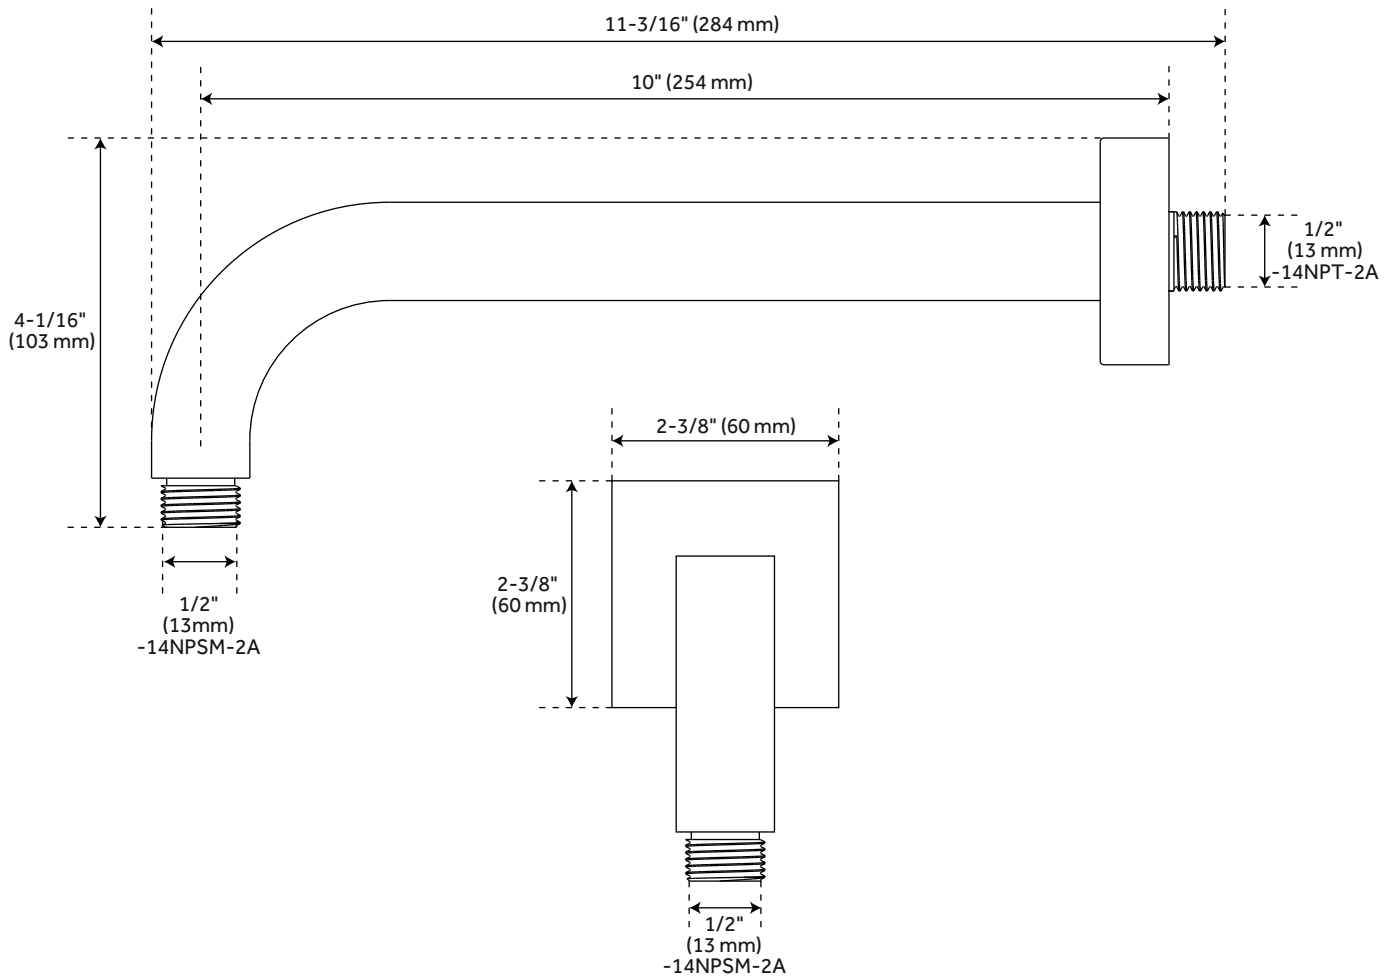

### FEATURES

- Shape: Square
- Assembly Required: No
- Installation Type: Wall Mount
- Shower Head Spray: Single Function (Full Spray)
- Shower Arm Included: Yes
- Shower Head Spray: Rainfall
- Shower Head Swivel: Yes
- Escutcheon Included
- Brass Ball Joint & Threaded Connection
- Easy Clean Rubber Nozzles
- Easy Installation
- Shower Head Flow Rate: 1.8 gpm (6.8L/min) max @ 80 psi

### FEATURES

Material: ABS  
 Length: 7-7/8"  
 Width: 7-7/8"  
 Height: 2-1/16"  
 IPS: 1/2"

### SIGNATURE HARDWARE LIFETIME WARRANTY

See website for warranty information

All dimensions and specifications are nominal and may vary. Use actual products for accuracy in critical situations.

PAGE 2  
 Code: SHSB3020BN/SHSB3020CP

### FEATURES

Material: Brass  
 Length: 11-3/16"  
 Height: 4-1/16"  
 Shower Arm Extension: 10"  
 Base Plate Height: 2-3/8"  
 Base Plate Width: 2-3/8"  
 IPS: 1/2"