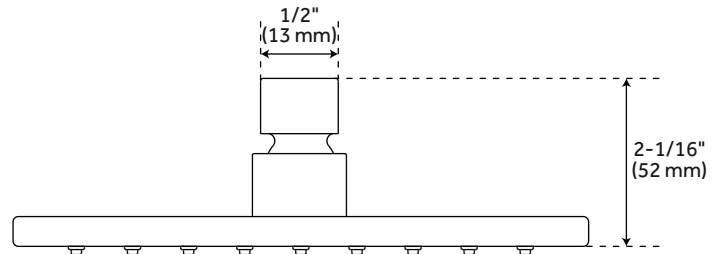

### FEATURES

- Shape: Square
- Assembly Required: No
- Installation Type: Wall Mount
- Shower Head Spray: Single Function (Full Spray)
- Shower Arm Included: Yes
- Shower Head Spray: Rainfall
- Shower Head Swivel: Yes
- Escutcheon Included
- Brass Ball Joint & Threaded Connection
- Easy Clean Rubber Nozzles
- Easy Installation
- Shower Head Flow Rate: 1.8 gpm (6.8L/min) max @ 80 psi

### FEATURES

Material: ABS  
 Length: 7-7/8"  
 Width: 7-7/8"  
 Height: 2-1/16"  
 IPS: 1/2"

### FEATURES

Material: Brass  
 Length: 11-3/16"  
 Height: 4-1/16"  
 Shower Arm Extension: 10"  
 Base Plate Height: 2-3/8"  
 Base Plate Width: 2-3/8"  
 IPS: 1/2"