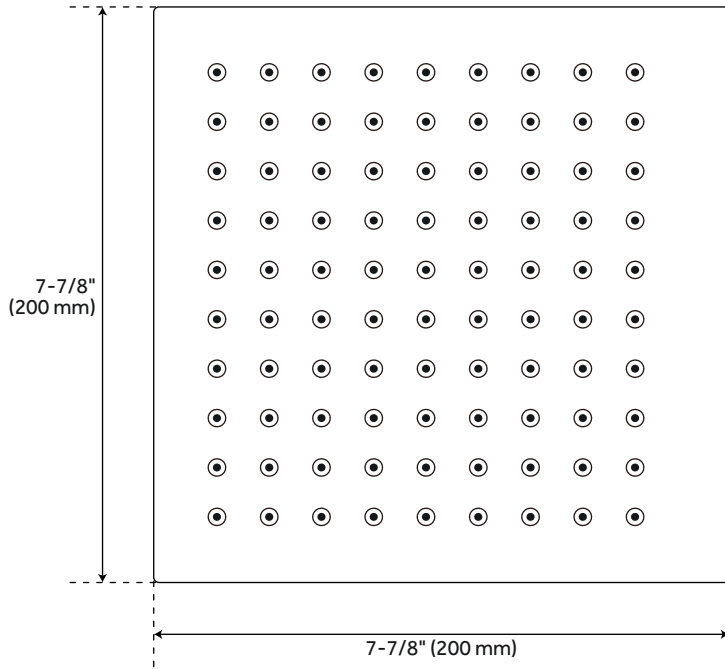

### FEATURES

- Shape: Square
- Assembly Required: No
- Installation Type: Wall Mount
- Shower Head Spray: Single Function (Full Spray)
- Shower Arm Included: Yes
- Shower Head Spray: Rainfall
- Shower Head Swivel: Yes
- Escutcheon Included
- Brass Ball Joint & Threaded Connection
- Easy Clean Rubber Nozzles
- Easy Installation
- Shower Head Flow Rate: 1.8 gpm (6.8L/min) max @ 80 psi

### CONTENTS

SHOWER HEAD .....	PAGE 2
SHOWER ARM .....	PAGE 3

### FEATURES

Material: ABS  
 Length: 7-7/8"  
 Width: 7-7/8"  
 Height: 2-1/16"  
 IPS: 1/2"

### FEATURES

Material: Brass  
 Length: 11-3/16"  
 Height: 4-1/16"  
 Shower Arm Extension: 10"  
 Base Plate Height: 2-3/8"  
 Base Plate Width: 2-3/8"  
 IPS: 1/2"