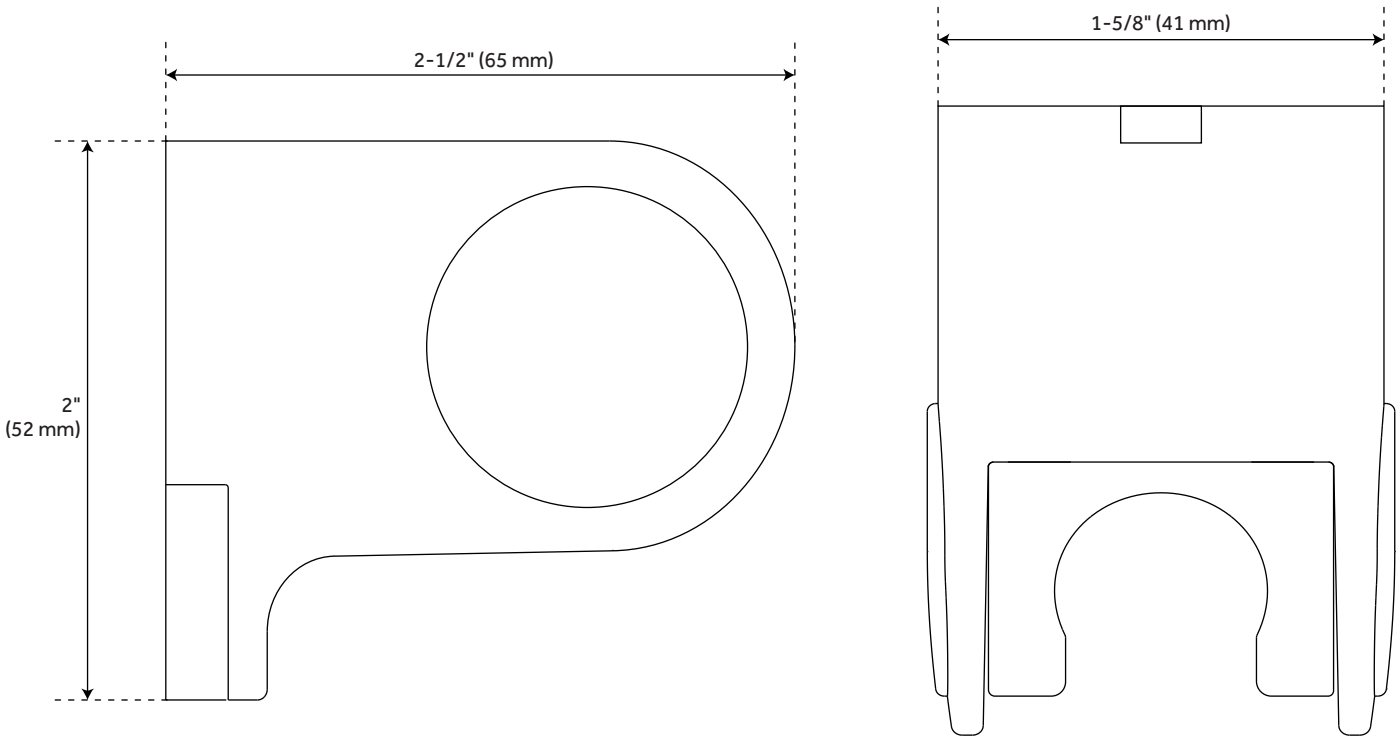

MODERN ADJUSTABLE HAND SHOWER BRACKET

SKU: 948931

Code: SHWB2010, SH484208, SH485503

FEATURES

Material: ABS

Width: 1-5/8"

Height: 2"

Depth: 2-1/2"

REVISED 1/23/2024

MODERN ADJUSTABLE HAND SHOWER BRACKET

SKU: 948931

Code: SHWB2010, SH484208, SH485503

ADDITIONAL FEATURES

REVISED 1/23/2024

MODERN ADJUSTABLE HAND SHOWER BRACKET

All dimensions and specifications are nominal and may vary. Use actual products for accuracy in critical situations.