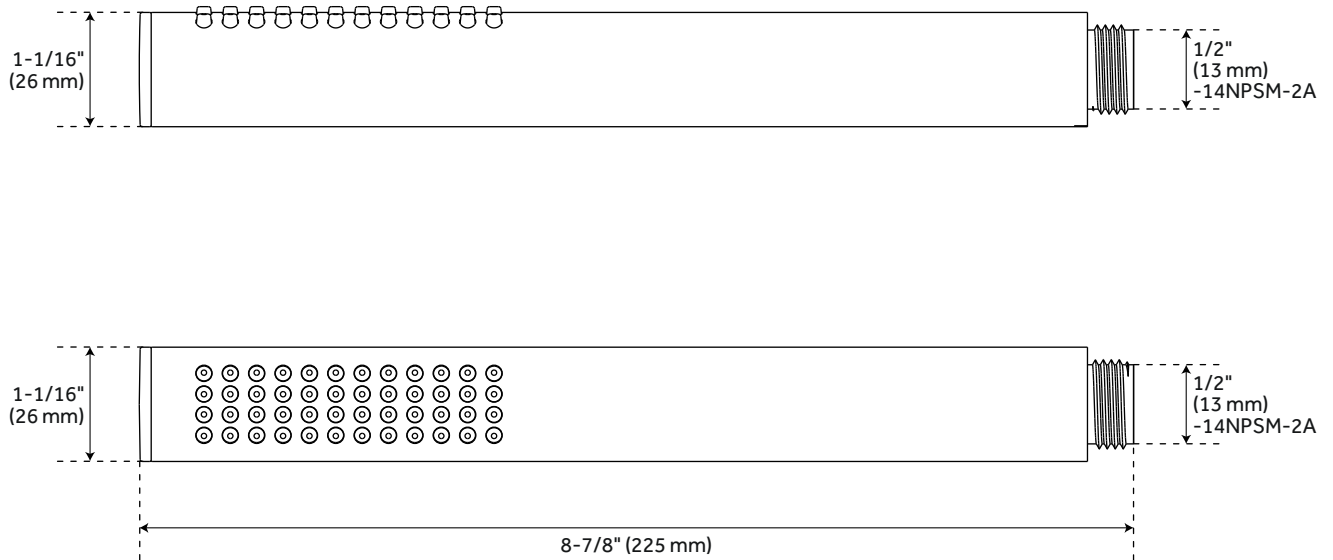

CONTEMPORARY

TUBULAR HAND SHOWER AND SLIDE BAR WITH SMOOTH HOSE

SKU: 949070

FEATURES

- Handle Type: Lever
- Features: Hand Shower Included
- Assembly Required: No
- Installation Type: Wall Mount
- Mounting Hardware Included: Yes
- Water Connection Included: Yes
- Metal Bar and Mounting Posts
- Adjustable Angle For Hand Shower Mount
- Single Function Hand Shower (Full Spray)
- Easy-Clean Spray Nozzles
- Factory Installed Backflow Prevention
Check Valve
- Metal Conical Nut
- Hand Shower Flow Rate: 1.8 gpm (6.8 L/min)
@ 80 psi

CONTENTS

HAND SHOWER	PAGE 2
SLIDE BAR	PAGE 3
SMOOTH HOSE	PAGE 4

REVISED 12/03/2020

CONTEMPORARY

TUBULAR HAND SHOWER

SKU: 949070

FEATURES

Material: ABS
Shape: Round
Length: 1-1/16"
Width: 1-1/16"
Height: 8-7/8"

PAGE 2
Code: SHHS4030G

CONTEMPORARY

SLIDE BAR

SKU: 949070

FEATURES

Material: Brass
Handle Type: Lever
Length: 4-1/2"
Width: 2-3/4"
Height: 28"
Base Plate Height: 1-3/4"
Base Plate Width: 1-3/4"

PRODUCT IMAGE

All dimensions and specifications are nominal and may vary. Use actual products for accuracy in critical situations.

PAGE 3
Code: SHSB3040

CONTEMPORARY

SMOOTH HOSE

SKU: 949070

FEATURES

Material: PVC
Length: 59"