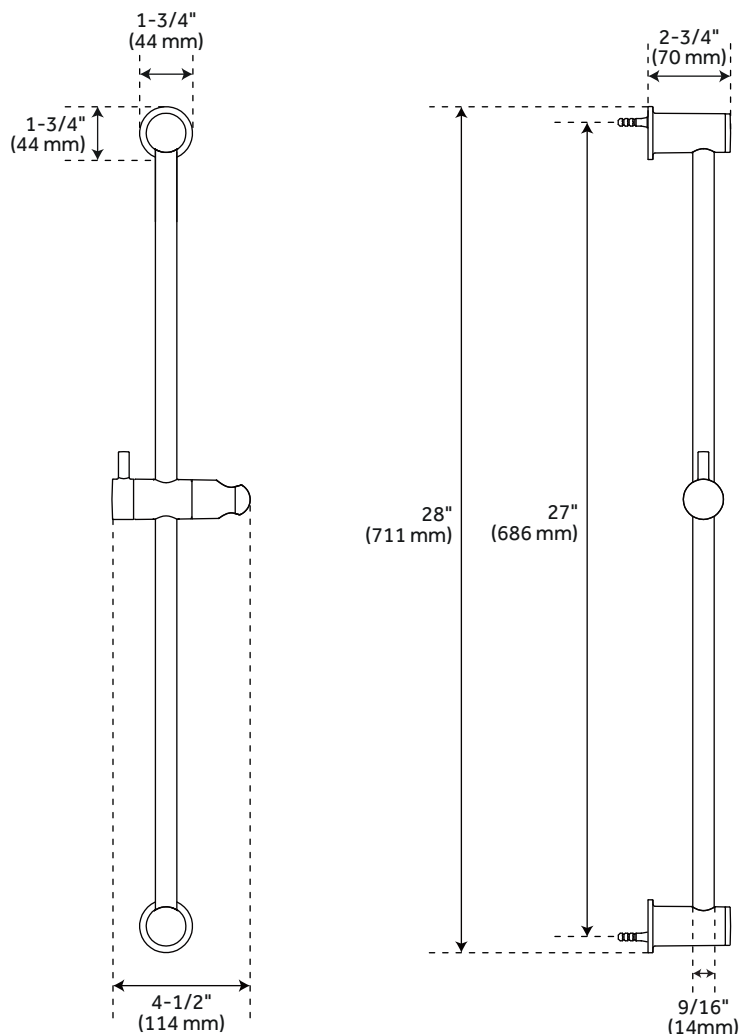

CONTEMPORARY

TUBULAR HAND SHOWER AND SLIDE BAR WITH SMOOTH HOSE

SKU: 949070

FEATURES

- Handle Type: Lever
- Features: Hand Shower Included
- Assembly Required: No
- Installation Type: Wall Mount
- Mounting Hardware Included: Yes
- Water Connection Included: Yes
- Metal Bar and Mounting Posts
- Adjustable Angle For Hand Shower Mount
- Single Function Hand Shower (Full Spray)
- Easy-Clean Spray Nozzles
- Factory Installed Backflow Prevention
Check Valve
- Metal Conical Nut
- Hand Shower Flow Rate: 1.8 gpm (6.8 L/min)
@ 80 psi

CONTENTS

HAND SHOWER	PAGE 2
SLIDE BAR	PAGE 3
SMOOTH HOSE	PAGE 4

REVISED 12/03/2020

CONTEMPORARY

TUBULAR HAND SHOWER

SKU: 949070

FEATURES

Material: ABS
Shape: Round
Length: 1-1/16"
Width: 1-1/16"
Height: 8-7/8"

PAGE 2
Code: SHHS4030G

CONTEMPORARY

SLIDE BAR

SKU: 949070

FEATURES

Material: Brass
Handle Type: Lever
Length: 4-1/2"
Width: 2-3/4"
Height: 28"
Base Plate Height: 1-3/4"
Base Plate Width: 1-3/4"

PRODUCT IMAGE

All dimensions and specifications are nominal and may vary. Use actual products for accuracy in critical situations.

PAGE 3
Code: SHSB3040

CONTEMPORARY

SMOOTH HOSE

SKU: 949070

FEATURES

Material: PVC
Length: 59"