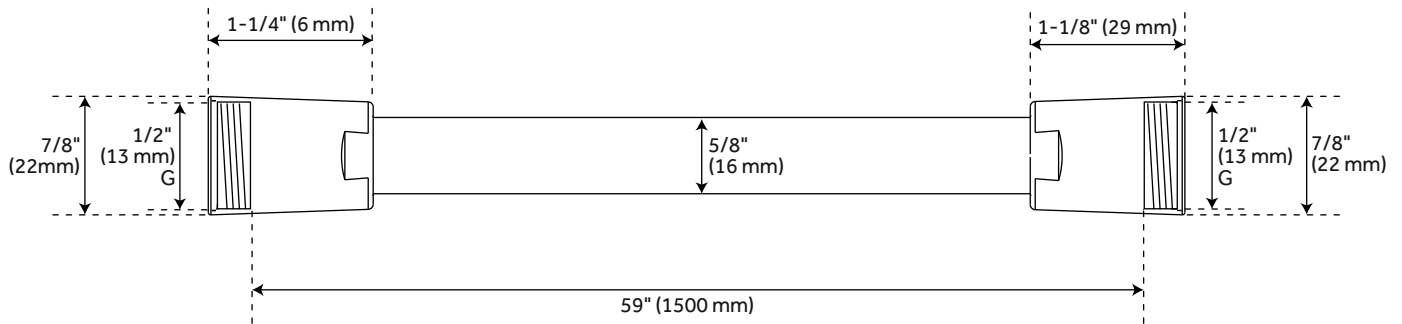

PAGE 2
Code: SHHS4030G

CONTEMPORARY

SLIDE BAR

SKU: 949070

FEATURES

Material: Brass
Handle Type: Lever
Length: 4-1/2"
Width: 2-3/4"
Height: 28"
Base Plate Height: 1-3/4"
Base Plate Width: 1-3/4"

PRODUCT IMAGE

All dimensions and specifications are nominal and may vary. Use actual products for accuracy in critical situations.

PAGE 3
Code: SHSB3040

CONTEMPORARY

SMOOTH HOSE

SKU: 949070

FEATURES

Material: PVC
Length: 59"