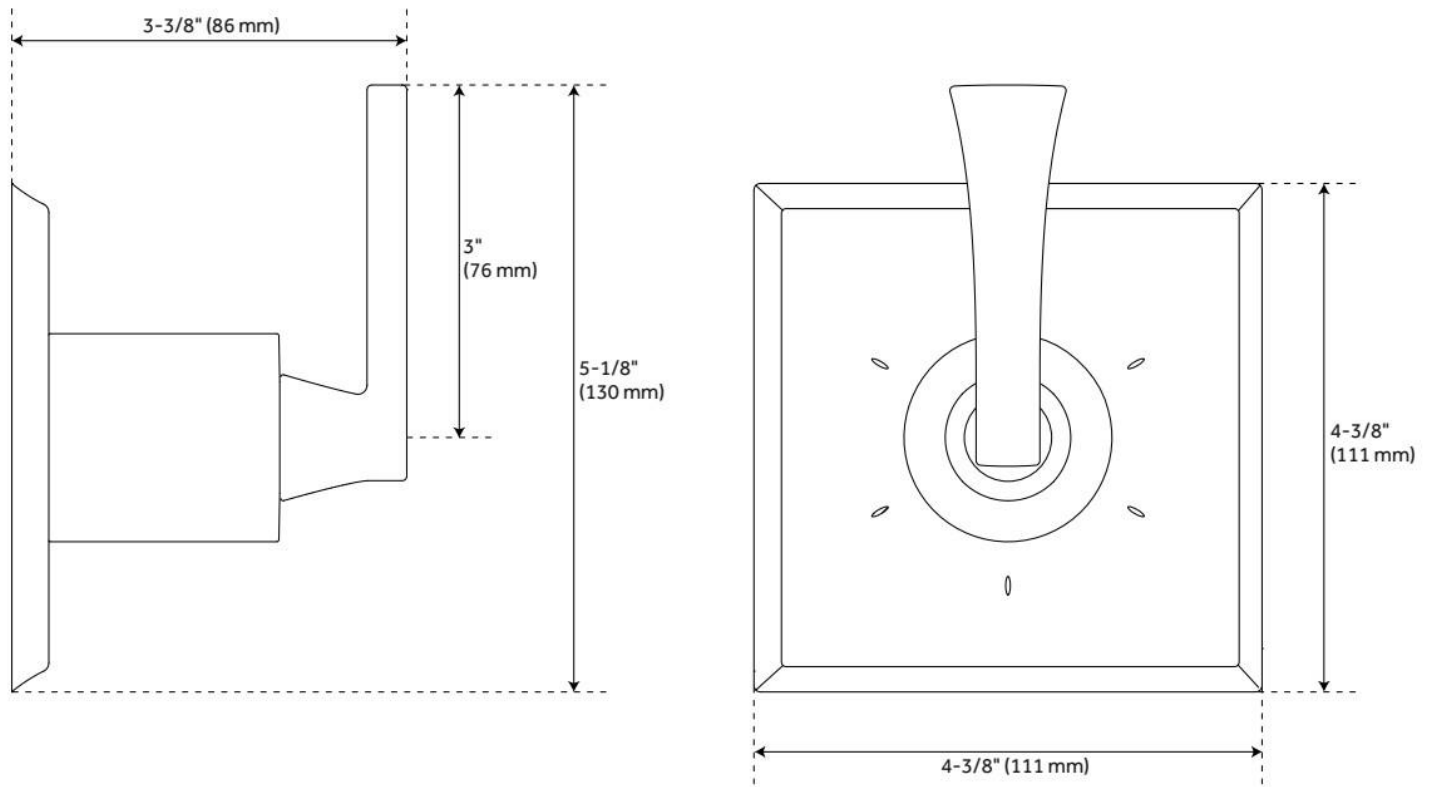

VILAMONTE IN-WALL SHOWER DIVERTER

SKU: 948907

Code: SHVL9005, SH6103

FEATURES

Material: Metal

LISTED ID: SHVL9005*, SH6103

ADDITIONAL FEATURES

- Metal Lever Handle.
- Not intended as a shut off valve.
- Six total settings allow for shared water flow between outlets, giving you the ability to use two functions at once.
- Wall thickness range: 1" - 1-3/4".
- Optional Rough-in Valve:
 - Available Single-Function Diverter Valve Cartridge restricts water flow to one outlet at a time. SH6150
 - Brass valve body.
 - Ceramic cartridge.
 - Recommended valve installation depth 1-5/8" to 2-3/8".
 - Must be installed in accordance with provided installation instructions.

REVISED 5/30/2024

VILAMONTE IN-WALL SHOWER DIVERTER

SKU: 948907

Code: SHVL9005, SH6103

REVISED 5/30/2024

3-WAY IN-WALL DIVERTER ROUGH-IN VALVE - 3/4"

SKU: 446519
Code: SH6103

FEATURES

Material: Brass
Cartridge Type: Ceramic Disc

IAPMO, ASME A112.18.1/CSA B125.1, ASME A112.18.2/CSA B125.2, Massachusetts Accepted, LISTED ID: SH6103

ADDITIONAL FEATURES

- Six total settings allow for shared water flow between outlets, giving you the ability to use two functions at once.
- Ceramic cartridge.
- Available Single-Function Diverter Valve Cartridge restricts water flow to one outlet at a time.
- Not intended as a shut off valve.
- For installations only requiring 2 outlets, the 3rd outlet may be looped into one of the existing pipes.
- Compatible with Beasley, Berwyn, Boca Raton, Drea, Edenton, Elita, Greyfield, Gunther, Hibiscus, Key West, Lentz, Lexia, Pendleton, Pinecrest, Provincetown, Rigi, Sefina, Vassor and Vilamonte Diverter Trims.

REVISED 5/24/2024

3-WAY IN-WALL DIVERTER ROUGH-IN VALVE - 3/4"

SKU: 446519
Code: SH6103

REVISED 5/24/2024