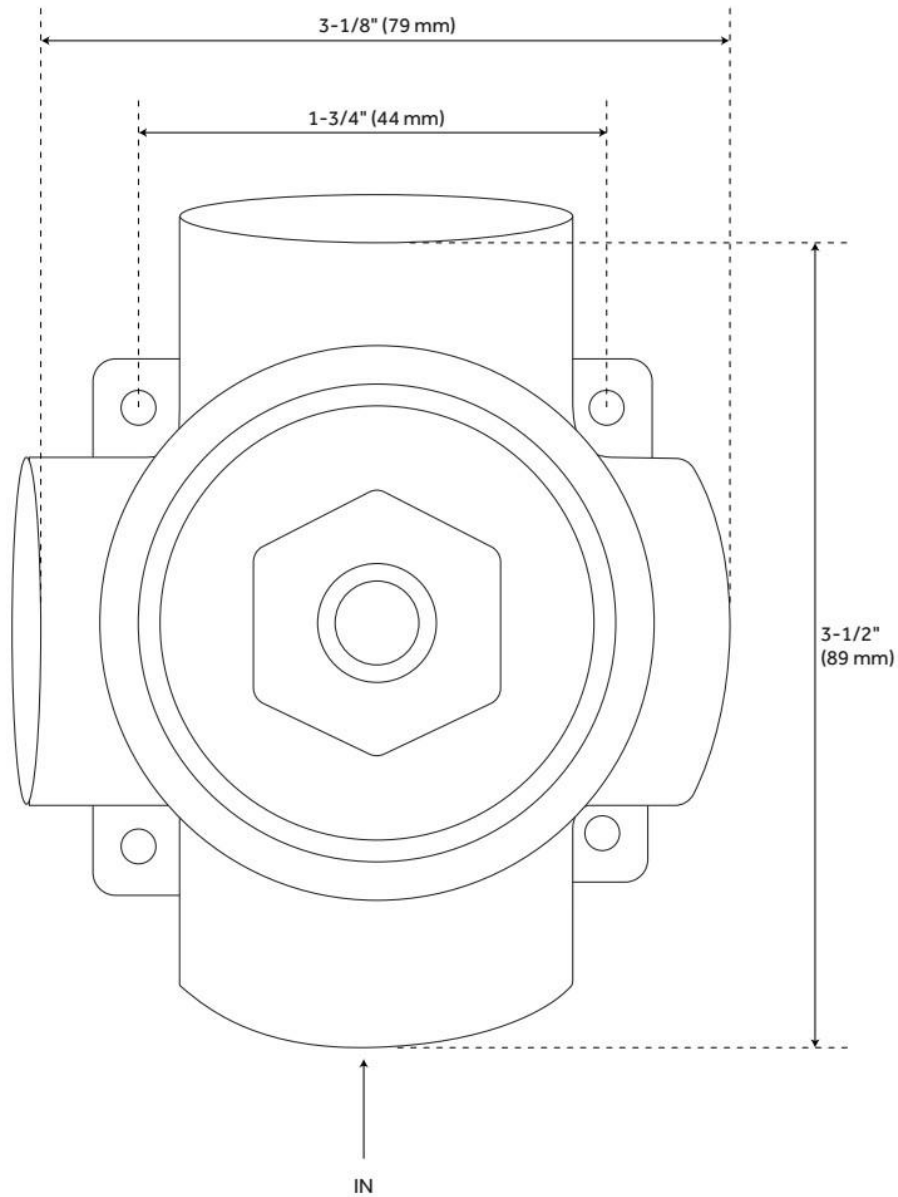

VILAMONTE IN-WALL SHOWER DIVERTER

SKU: 948907

Code: SHVL9005, SH6103

FEATURES

Material: Metal

LISTED ID: SHVL9005*, SH6103

ADDITIONAL FEATURES

- Metal Lever Handle.
- Not intended as a shut off valve.
- Six total settings allow for shared water flow between outlets, giving you the ability to use two functions at once.
- Wall thickness range: 1" - 1-3/4".
- Optional Rough-in Valve:
 - Available Single-Function Diverter Valve Cartridge restricts water flow to one outlet at a time. SH6150
 - Brass valve body.
 - Ceramic cartridge.
 - Recommended valve installation depth 1-5/8" to 2-3/8".
 - Must be installed in accordance with provided installation instructions.

REVISED 5/30/2024

VILAMONTE IN-WALL SHOWER DIVERTER

SKU: 948907

Code: SHVL9005, SH6103

REVISED 5/30/2024

3-WAY IN-WALL DIVERTER ROUGH-IN VALVE - 3/4"

SKU: 446519
Code: SH6103

FEATURES

Material: Brass
Cartridge Type: Ceramic Disc

IAPMO, ASME A112.18.1/CSA B125.1, ASME A112.18.2/CSA B125.2, Massachusetts Accepted, LISTED ID: SH6103

ADDITIONAL FEATURES

- Six total settings allow for shared water flow between outlets, giving you the ability to use two functions at once.
- Ceramic cartridge.
- Available Single-Function Diverter Valve Cartridge restricts water flow to one outlet at a time.
- Not intended as a shut off valve.
- For installations only requiring 2 outlets, the 3rd outlet may be looped into one of the existing pipes.
- Compatible with Beasley, Berwyn, Boca Raton, Drea, Edenton, Elita, Greyfield, Gunther, Hibiscus, Key West, Lentz, Lexia, Pendleton, Pinecrest, Provincetown, Rigi, Sefina, Vassor and Vilamonte Diverter Trims.

REVISED 5/24/2024

3-WAY IN-WALL DIVERTER ROUGH-IN VALVE - 3/4"

SKU: 446519
Code: SH6103

REVISED 5/24/2024