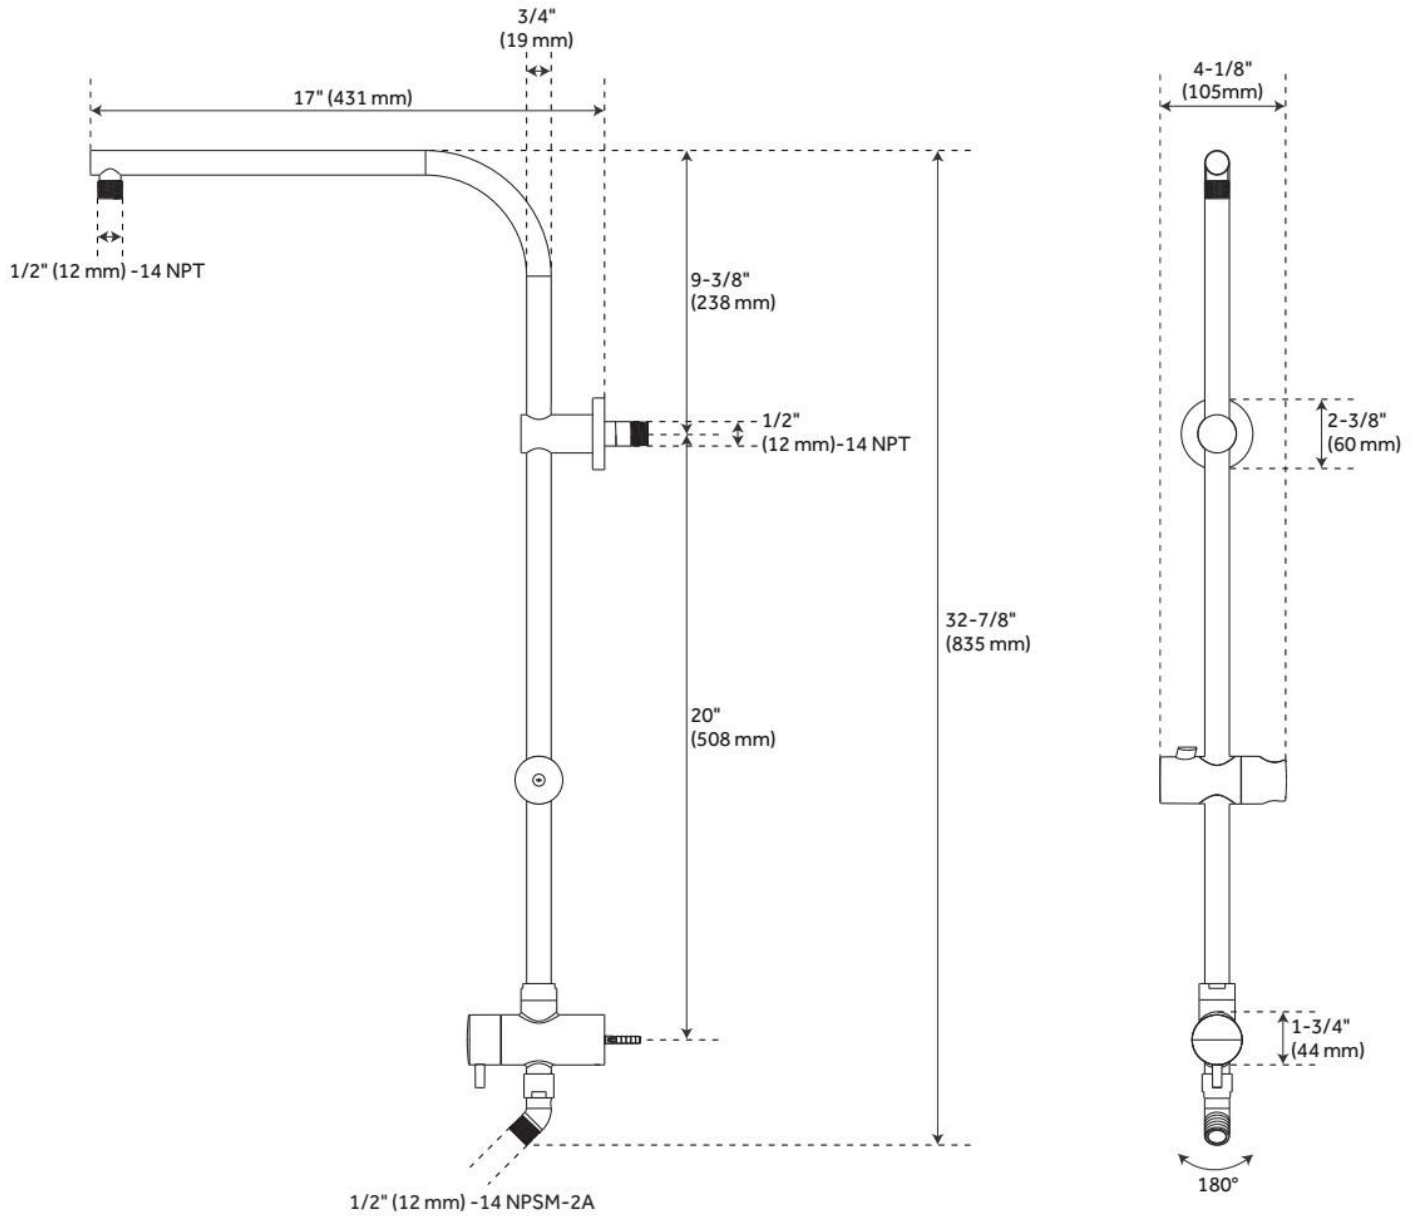

RETROFIT EXPOSED PIPE SHOWER RAIL

SKU: 948915
Code: SHSR7010

FEATURES

Material: Brass
Connection Type: 1/2" IPS
Diverter Outlets: 2

ASME A112.18.1/CSA B125.1, LISTED ID: SHSR7010*

ADDITIONAL FEATURES

- Converts a standard shower outlet into a slide bar with a hand shower and shower head connection.
- Push button slide for hand shower.
- Diverter switches between either the shower head or hand shower for individual use.
- 180 degrees swivel shower hose connection.

REVISED 5/24/2024

RETROFIT EXPOSED PIPE SHOWER RAIL

SKU: 948915
Code: SHSR7010

REVISED 5/24/2024