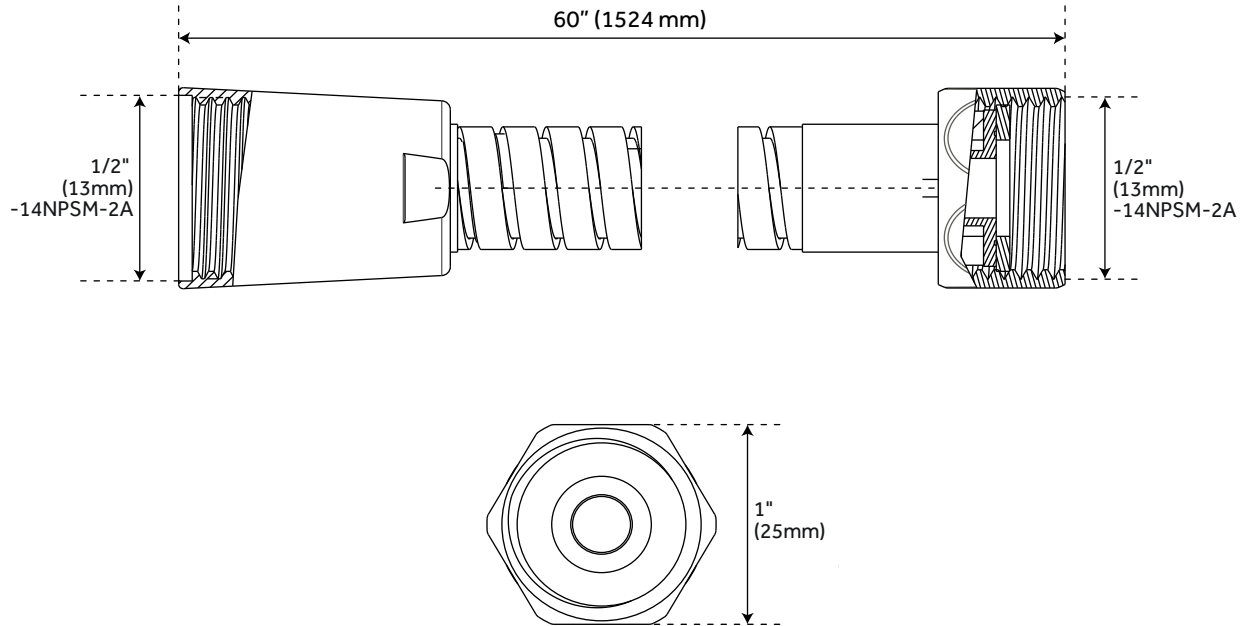

HIBISCUS

HAND SHOWER AND HOSE

SKU: 949086

FEATURES

- Assembly Required: No
- Single Function Hand Shower (Full Spray)
- Easy-Clean Spray Nozzles
- Factory Installed Backflow Prevention Check Valve
- 60" - 72" Stretchable Metal Shower Hose
- Double Spiral Constructed Hose
- Metal Conical Nut
- Hand Shower Flow Rate: 1.8 gpm (6.8 L/min) @ 80 psi

CONTENTS

HAND SHOWER	PAGE 2
HOSE	PAGE 3

REVISED 12/03/2020

HIBISCUS

HAND SHOWER

SKU: 949086

FEATURES

Material: ABS
Shape: Rectangle
Length: 1-3/8"
Width: 9/16"
Height: 8-7/16"

PAGE 2
Code: SHHS4080G

HIBISCUS

METAL HAND SHOWER HOSE

SKU: 949086

FEATURES

Length: 60"
Width: 1/2"
NPT Connection: 1/2"

CODES/STANDARDS

cUPC
ASME A112.18.1/CSA B125.1
Massachusetts Accepted

PRODUCT IMAGE

All dimensions and specifications are nominal and may vary. Use actual products for accuracy in critical situations.

PAGE 3
Code: SHH1010