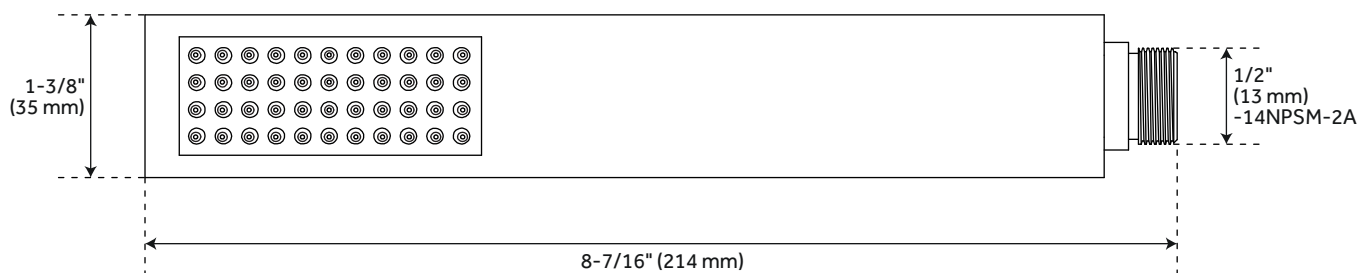

HIBISCUS

HAND SHOWER AND HOSE

SKU: 949086

FEATURES

- Assembly Required: No
- Single Function Hand Shower (Full Spray)
- Easy-Clean Spray Nozzles
- Factory Installed Backflow Prevention Check Valve
- 60" - 72" Stretchable Metal Shower Hose
- Double Spiral Constructed Hose
- Metal Conical Nut
- Hand Shower Flow Rate: 1.8 gpm (6.8 L/min) @ 80 psi

CONTENTS

HAND SHOWER	PAGE 2
HOSE	PAGE 3

REVISED 12/03/2020

HIBISCUS

HAND SHOWER

SKU: 949086

FEATURES

Material: ABS
Shape: Rectangle
Length: 1-3/8"
Width: 9/16"
Height: 8-7/16"

PAGE 2
Code: SHHS4080G

HIBISCUS

METAL HAND SHOWER HOSE

SKU: 949086

FEATURES

Length: 60"
Width: 1/2"
NPT Connection: 1/2"

CODES/STANDARDS

cUPC
ASME A112.18.1/CSA B125.1
Massachusetts Accepted