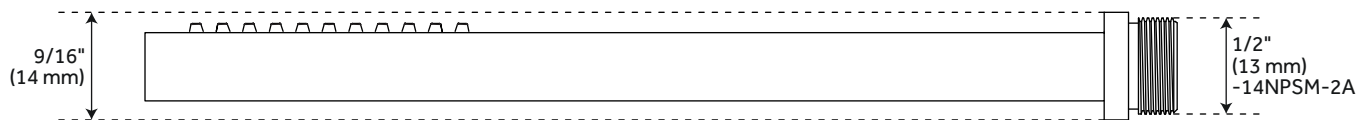

HIBISCUS

HAND SHOWER AND HOSE

SKU: 949086

FEATURES

- Assembly Required: No
- Single Function Hand Shower (Full Spray)
- Easy-Clean Spray Nozzles
- Factory Installed Backflow Prevention Check Valve
- 60" - 72" Stretchable Metal Shower Hose
- Double Spiral Constructed Hose
- Metal Conical Nut
- Hand Shower Flow Rate: 1.8 gpm (6.8 L/min) @ 80 psi

CONTENTS

HAND SHOWER	PAGE 2
HOSE	PAGE 3

REVISED 12/03/2020

HIBISCUS

HAND SHOWER

SKU: 949086

FEATURES

Material: ABS
Shape: Rectangle
Length: 1-3/8"
Width: 9/16"
Height: 8-7/16"

PAGE 2
Code: SHHS4080G

HIBISCUS

METAL HAND SHOWER HOSE

SKU: 949086

FEATURES

Length: 60"
Width: 1/2"
NPT Connection: 1/2"

CODES/STANDARDS

cUPC
ASME A112.18.1/CSA B125.1
Massachusetts Accepted