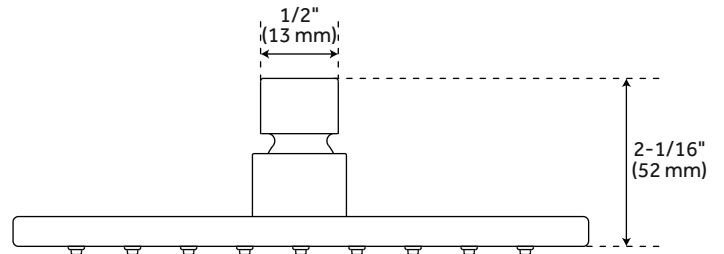

### FEATURES

- Shape: Square
- Assembly Required: No
- Installation Type: Ceiling Mount
- Shower Head Spray: Single Function (Full Spray)
- Shower Arm Included: Yes
- Shower Head Spray: Rainfall
- Shower Head Swivel: Yes
- Easy Clean Rubber Nozzles
- Brass Ball Joint & Threaded Connection
- Easy Installation
- Escutcheon Included
- Shower Head Flow Rate: 1.8 gpm (6.8L/min) max @ 80 psi

### FEATURES

Material: ABS  
Length: 7-7/8"  
Width: 7-7/8"  
Height: 2-1/16"  
IPS: 1/2"

### FEATURES

Material: Brass  
 Base Plate Length: 2-3/8"  
 Base Plate Width: 2-3/8"  
 IPS: 1/2"