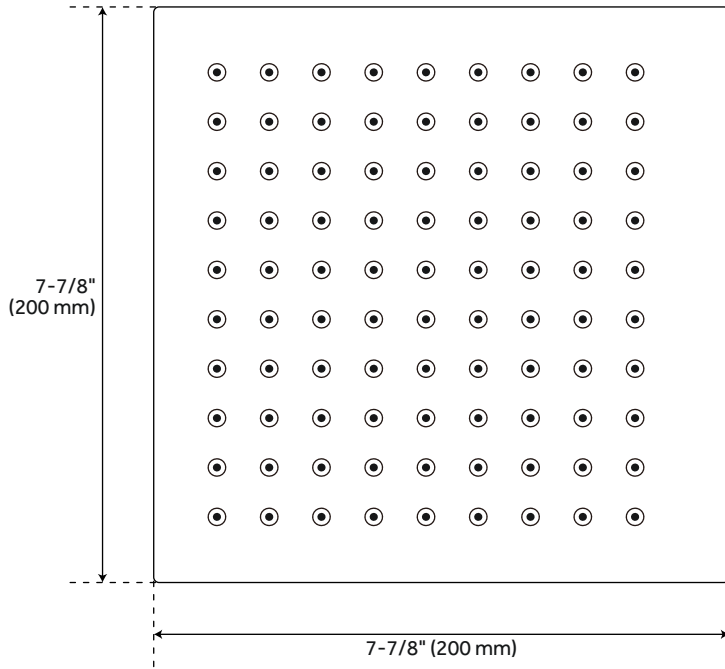

### FEATURES

- Shape: Square
- Assembly Required: No
- Installation Type: Ceiling Mount
- Shower Head Spray: Single Function (Full Spray)
- Shower Arm Included: Yes
- Shower Head Spray: Rainfall
- Shower Head Swivel: Yes
- Easy Clean Rubber Nozzles
- Brass Ball Joint & Threaded Connection
- Easy Installation
- Escutcheon Included
- Shower Head Flow Rate: 1.8 gpm (6.8L/min) max @ 80 psi

### FEATURES

Material: ABS  
Length: 7-7/8"  
Width: 7-7/8"  
Height: 2-1/16"  
IPS: 1/2"

### FEATURES

Material: Brass  
 Base Plate Length: 2-3/8"  
 Base Plate Width: 2-3/8"  
 IPS: 1/2"