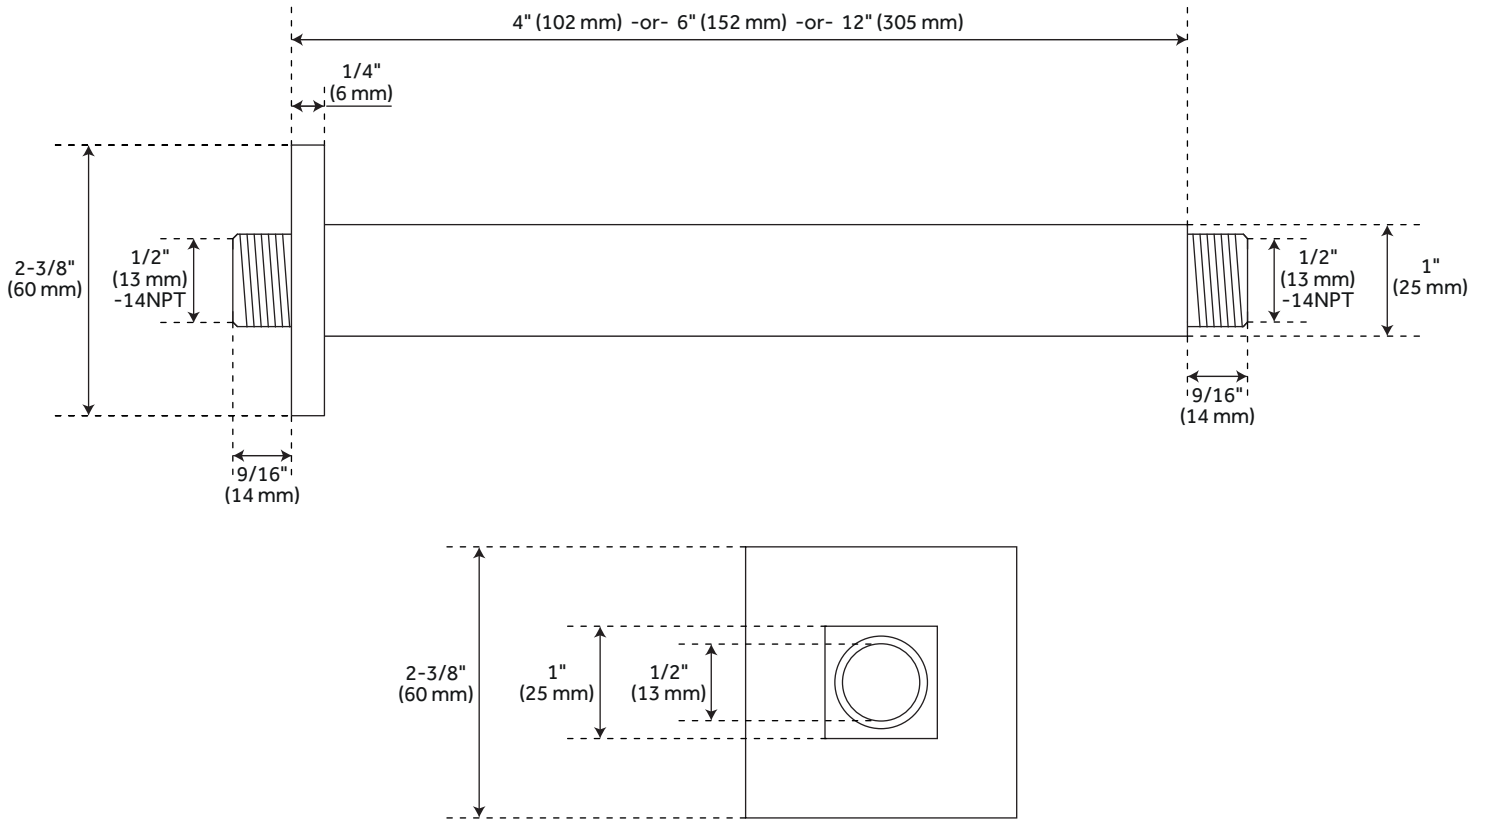

### FEATURES

- Shape: Square
- Assembly Required: No
- Installation Type: Ceiling Mount
- Shower Head Spray: Single Function (Full Spray)
- Shower Arm Included: Yes
- Shower Head Spray: Rainfall
- Shower Head Swivel: Yes
- Easy Clean Rubber Nozzles
- Brass Ball Joint & Threaded Connection
- Easy Installation
- Escutcheon Included
- Shower Head Flow Rate: 1.8 gpm (6.8L/min) max @ 80 psi

### FEATURES

Material: ABS  
Length: 7-7/8"  
Width: 7-7/8"  
Height: 2-1/16"  
IPS: 1/2"

### SIGNATURE HARDWARE LIFETIME WARRANTY

See website for warranty information

All dimensions and specifications are nominal and may vary. Use actual products for accuracy in critical situations.

PAGE 2  
Code: SHSB3020BN/SHSB3020CP

### FEATURES

Material: Brass  
 Base Plate Length: 2-3/8"  
 Base Plate Width: 2-3/8"  
 IPS: 1/2"