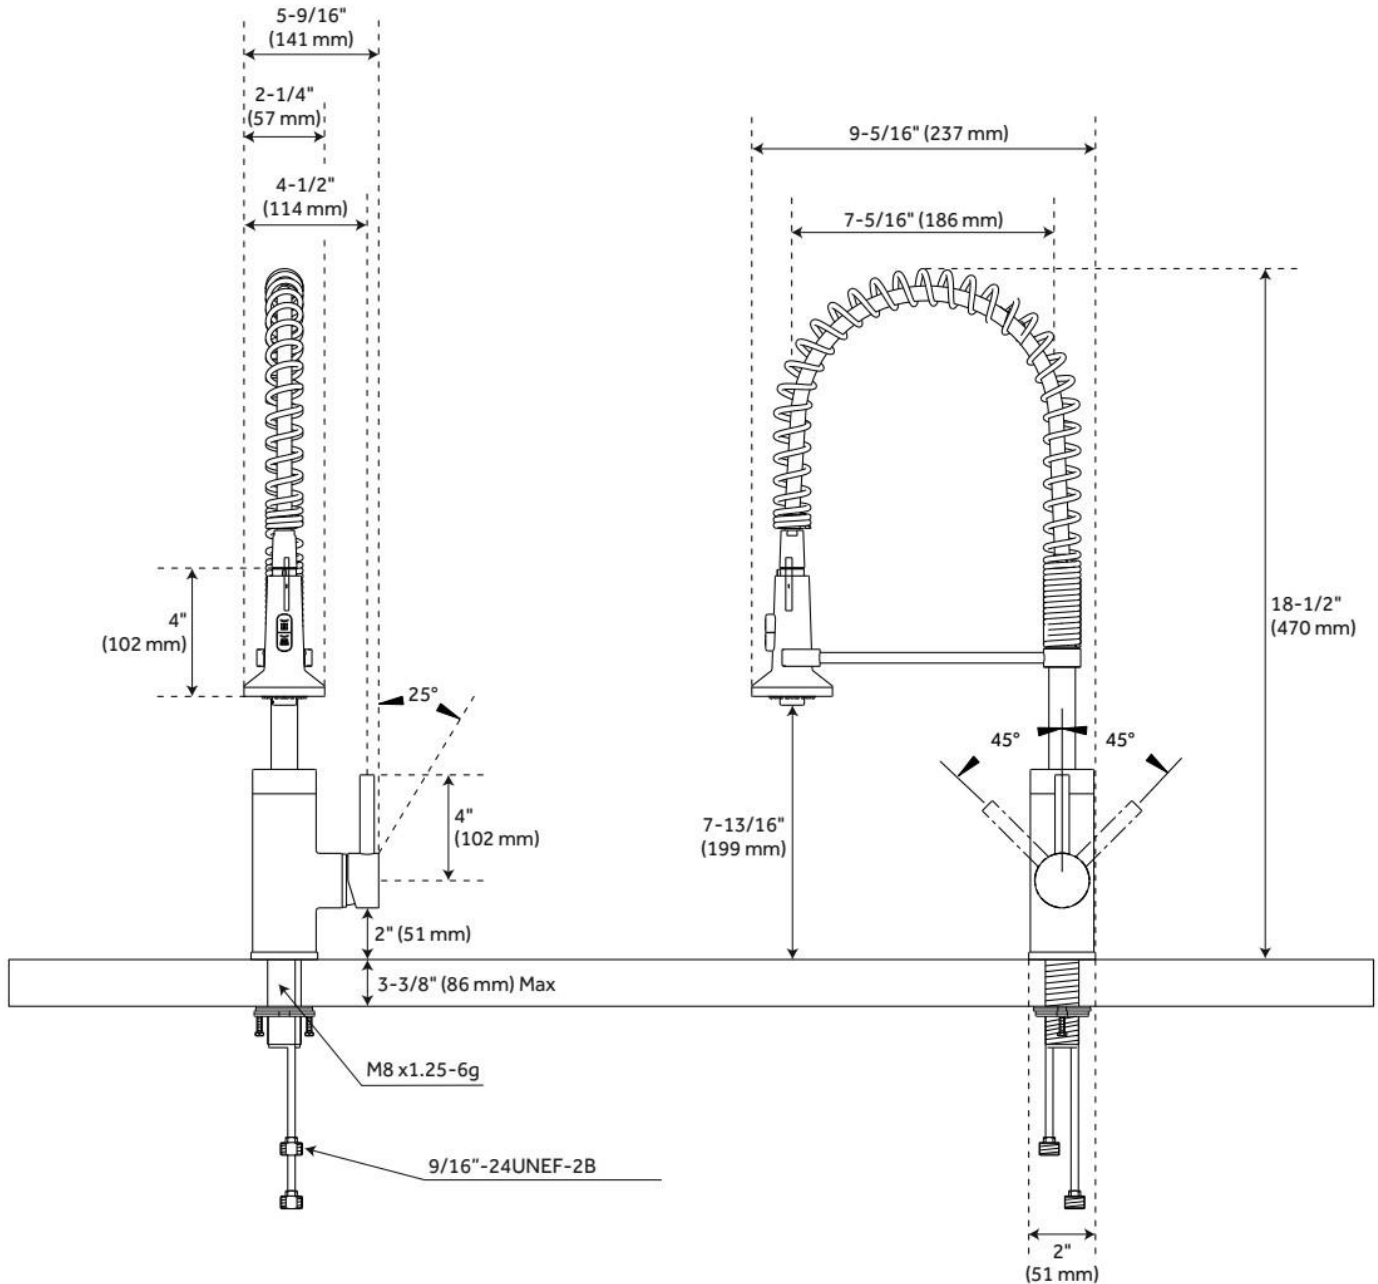

19" PRESIDIO KITCHEN FAUCET WITH PULL-DOWN SPRING SPOUT

SKU: 948775
Code: SHXS107

FEATURES

Material: Metal construction for strength and durability
Installation Type: Single-Hole
Flow Rate: 1.8 gpm (6.8 L/min) @ 60 psi
Spray Type: Stream
Cartridge Type: Ceramic Disc
Swivel Spout: Yes

ASME A112.18.1/CSA B125.1, NSF/ANSI 372, NSF/ANSI 61, NSF/ANSI/CAN 61, NSF/ANSI/CAN 61-9:Q≤1, ICC/ANSI A117.1, CEC Listed, CALGreen, Massachusetts Accepted, LISTED ID: SHXCPS101*, SHXCPS107*

ADDITIONAL FEATURES

- Spring action wand.
- Extra Long shank for thick counter applications.
- Two function spray head.

REVISED 5/20/2024

19" PRESIDIO KITCHEN FAUCET WITH PULL-DOWN SPRING SPOUT

SKU: 948775
Code: SHXS107

REVISED 5/20/2024