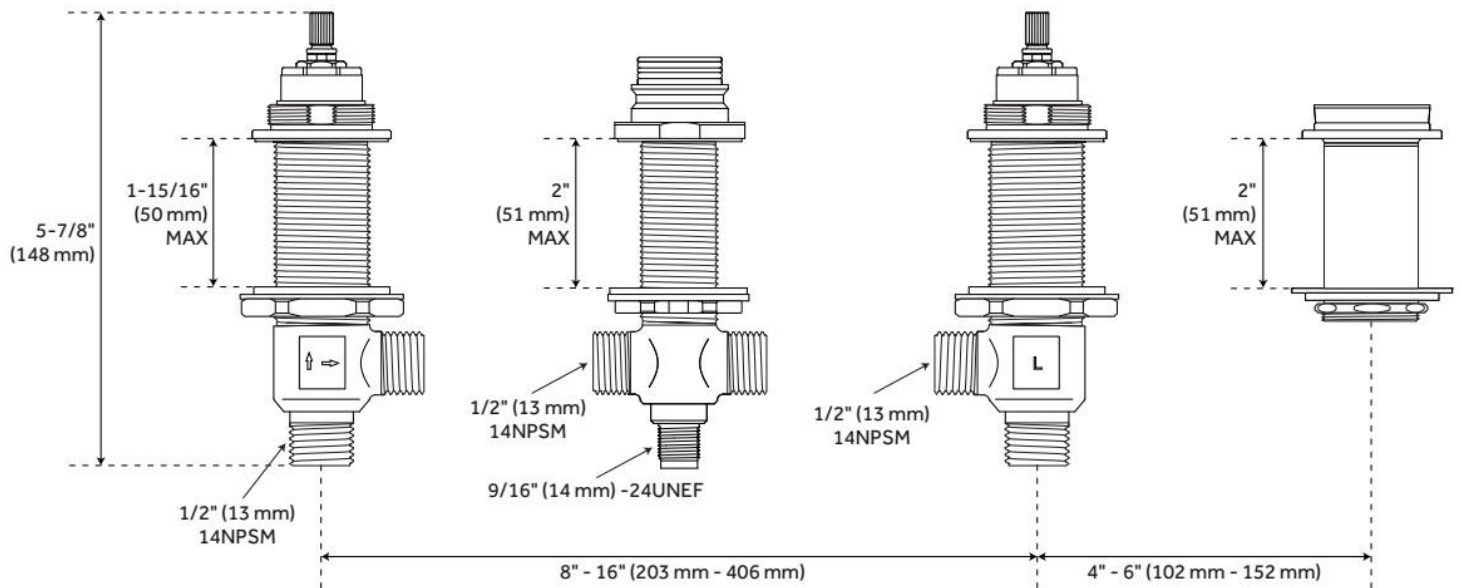

4-HOLE ROMAN TUB FAUCET ROUGH-IN VALVE

SKU: 448005
Code: SH674164

FEATURES

ASME A112.18.1/CSA B125.1, Massachusetts Accepted, LISTED ID: SH674164

ADDITIONAL FEATURES

- 4-Hole Installation.
- Brass coupling nut.
- Faucet can be installed with variable centers from 8" - 16".

REVISED 11/5/2024

4-HOLE ROMAN TUB FAUCET ROUGH-IN VALVE

SKU: 448005
Code: SH674164

REVISED 11/5/2024