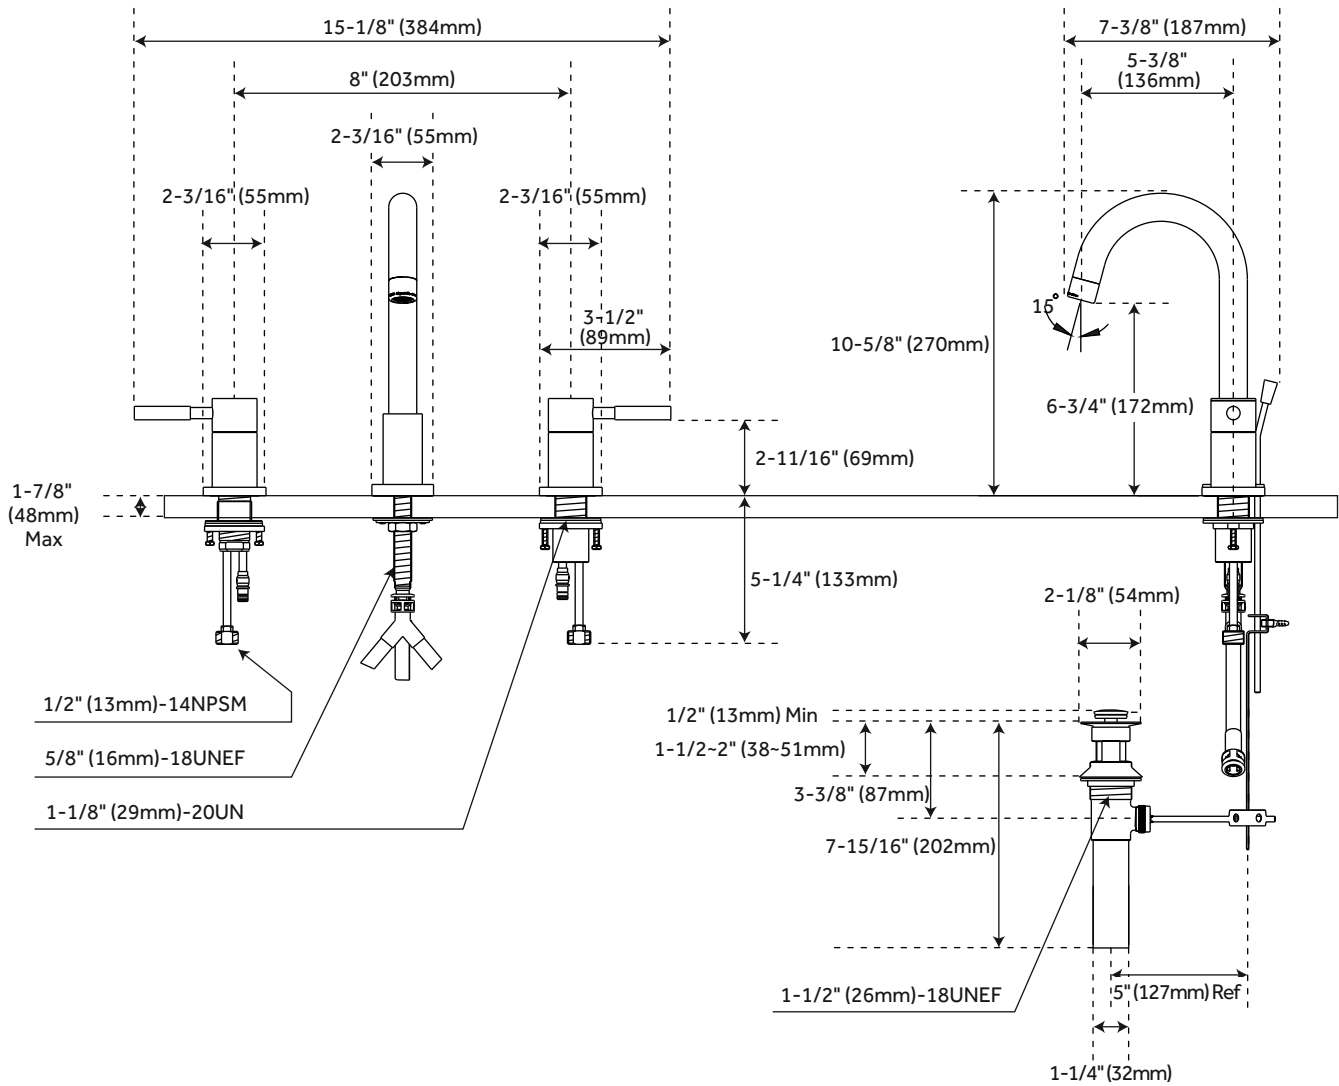

EDENTON

WIDESPREAD GOOSENECK BATHROOM FAUCET

SKU: 948590

FEATURES

- Installation Type: Widespread
- Max. Countertop Thickness: 1-7/8"
- Faucet Centers: 8"
- Handle Type: Lever
- Design: Modern
- Faucet Material: Brass
- Length: 15-1/8"
- Width: 7-3/8"
- Height: 10-5/8"
- Height To Spout: 6-3/4"
- Spout Reach: 5-3/8"
- Base Plate Diameter: 2-3/16"
- Handle Length: 3-1/2"
- Height to Bottom of Handle: 2-11/16"
- Ceramic Disc Cartridges: Yes
- Hot and Cold Indicators: Yes
- IPS: 1/2"
- Drain Included: Yes
- Fits Drain Hole Size: 1-1/2"
- Maximum Flow Rate: 1.2 gpm (gallons per minute)

All dimensions and specifications are nominal and may vary. Use actual products for accuracy in critical situations.

REVISED 10/18/2019
Code: SHWSCED800HBN, SHWSCED800HCP