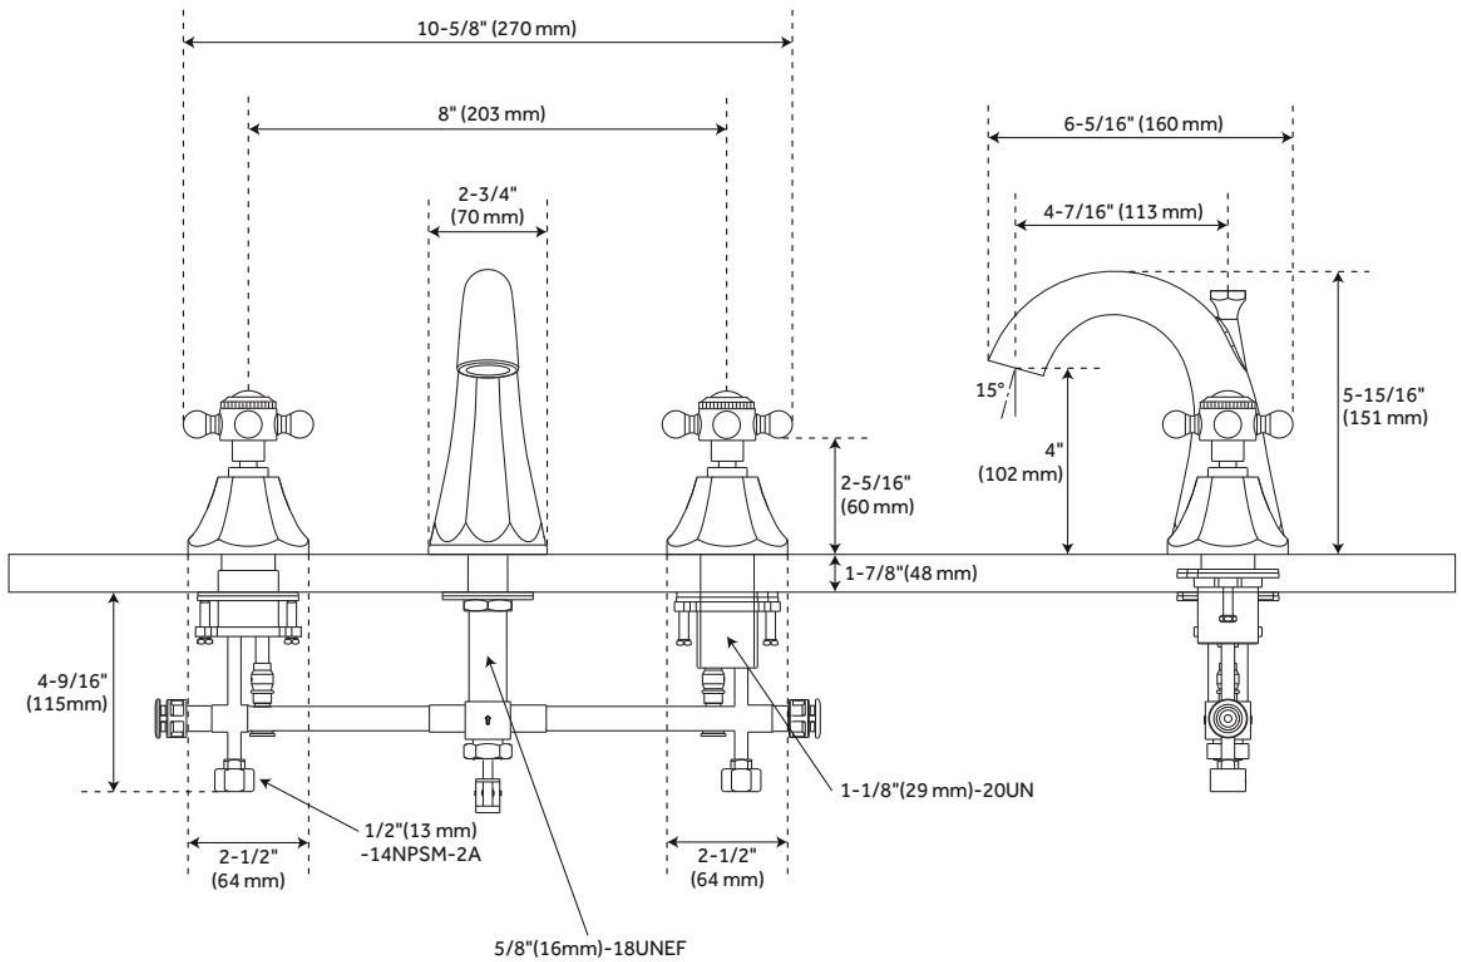

BOCA RATON WIDESPREAD GOOSENECK BATHROOM FAUCET

SKU: 948587

Code: SHWSCBR801

FEATURES

Material: Metal construction for strength and durability

Installation Type: Widespread

Flow Rate: 1.2 gpm (4.5 L/min) @ 60 psi

Cartridge Type: Ceramic Disc

Swivel Spout: No

Drain Type: Lift rod metal pop-up with overflow

ASME A112.18.1/CSA B125.1, NSF/ANSI/CAN 61-9:Q \leq 1, WaterSense by IAPMO, LISTED ID: SHWSCBR801**

ADDITIONAL FEATURES

- Drain is only compatible with sinks that have an overflow.
- 6" - 16" installation spread.

REVISED 5/21/2024

BOCA RATON WIDESPREAD GOOSENECK BATHROOM FAUCET

SKU: 948587

Code: SHWSCBR801

REVISED 5/21/2024