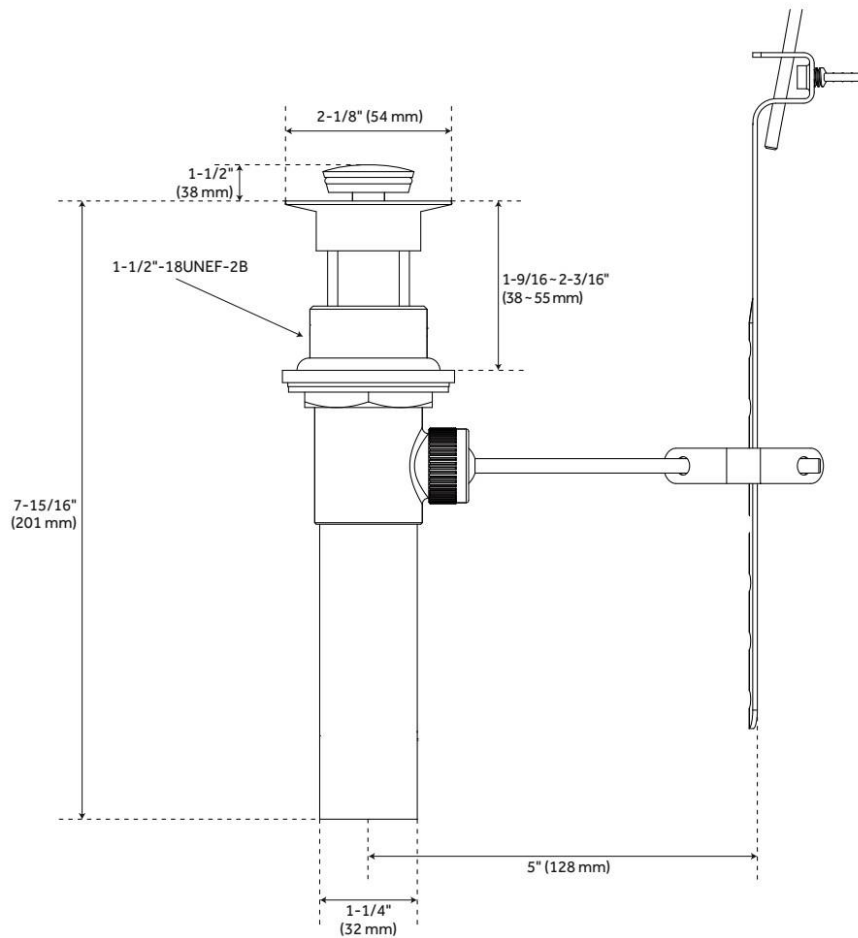

BOCA RATON WIDESPREAD GOOSENECK BATHROOM FAUCET

SKU: 948587

Code: SHWSCBR801

FEATURES

Material: Metal construction for strength and durability

Installation Type: Widespread

Flow Rate: 1.2 gpm (4.5 L/min) @ 60 psi

Cartridge Type: Ceramic Disc

Swivel Spout: No

Drain Type: Lift rod metal pop-up with overflow

ASME A112.18.1/CSA B125.1, NSF/ANSI/CAN 61-9:Q \leq 1, WaterSense by IAPMO, LISTED ID: SHWSCBR801**

ADDITIONAL FEATURES

- Drain is only compatible with sinks that have an overflow.
- 6" - 16" installation spread.

REVISED 5/21/2024

BOCA RATON WIDESPREAD GOOSENECK BATHROOM FAUCET

SKU: 948587

Code: SHWSCBR801

REVISED 5/21/2024

BOCA RATON WIDESPREAD GOOSENECK BATHROOM FAUCET

SKU: 948587

Code: SHWSCBR801

REVISED 5/21/2024