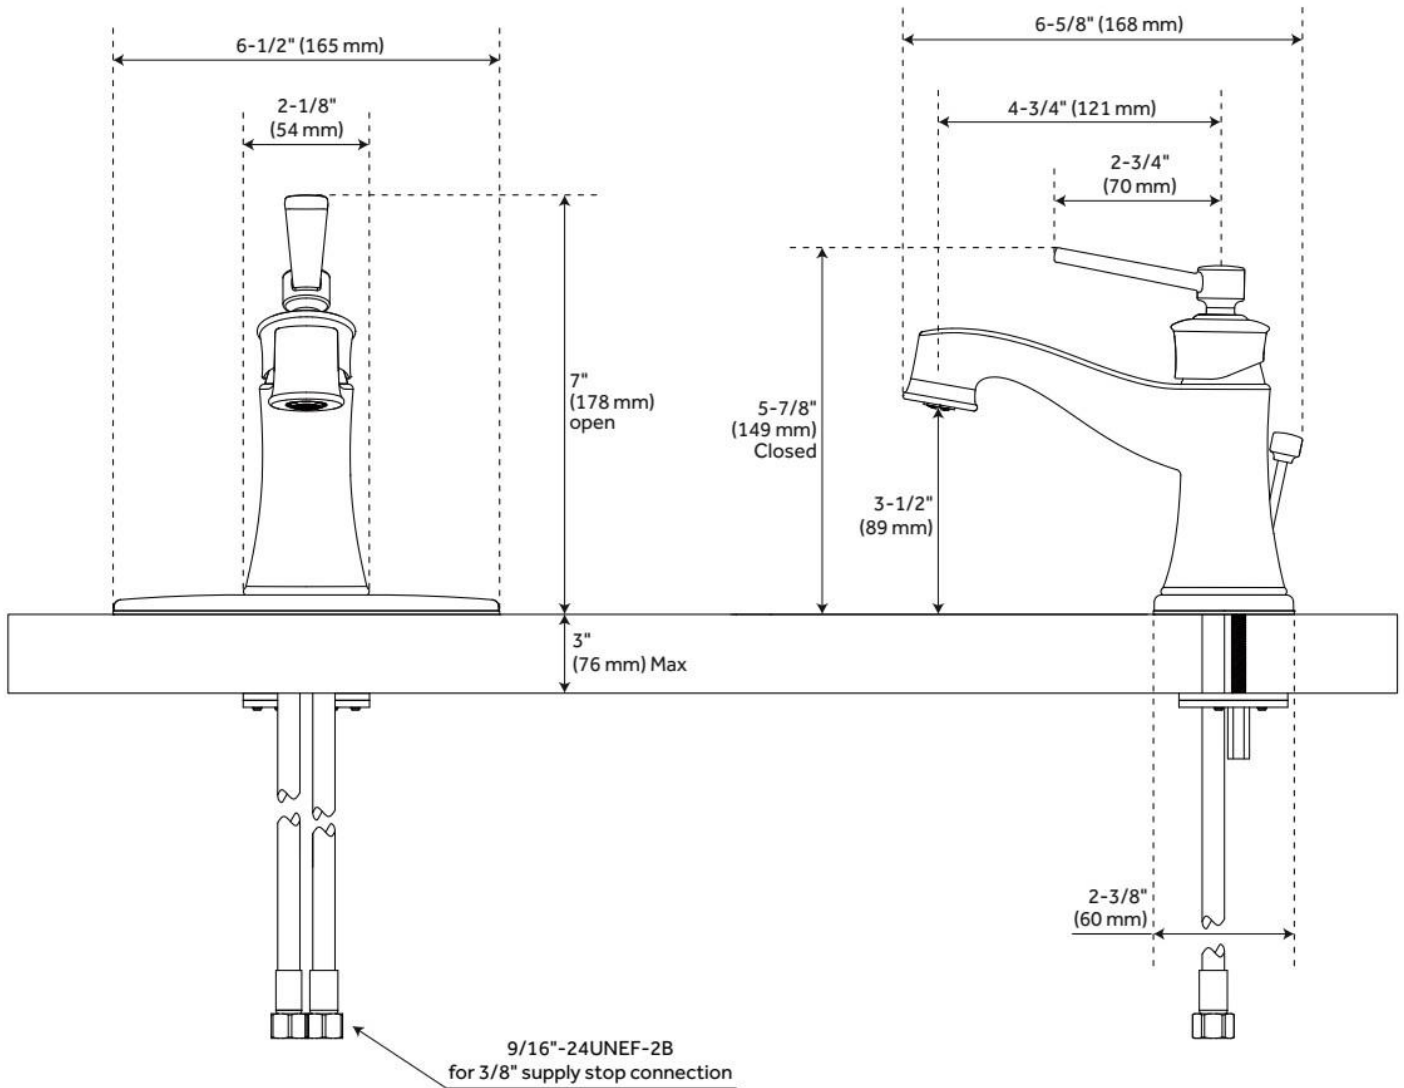

PENDLETON SINGLE-HOLE BATHROOM FAUCET

SKU: 948578
Code: SHWST107

FEATURES

Material: Metal construction for strength and durability
Installation Type: Single-Hole
Flow Rate: 1.2 gpm (4.5 L/min) @ 60 psi
Cartridge Type: Ceramic Disc
Swivel Spout: No
Drain Type: Lift rod metal pop-up with overflow

ASME A112.18.1/CSA B125.1, NSF/ANSI 372, NSF/ANSI 61, NSF/ANSI/CAN 61, NSF/ANSI/CAN 61-9:Q≤1, ICC/ANSI A117.1, CEC Listed, WaterSense by IAPMO, Massachusetts Accepted, LISTED ID: SHWSCPT107*

ADDITIONAL FEATURES

- Drain is only compatible with sinks that have an overflow.
- Included deck plate converts faucet from a single-hole installation to a 4" centerset spread.

REVISED 5/17/2024

PENDLETON SINGLE-HOLE BATHROOM FAUCET

SKU: 948578
Code: SHWST107

REVISED 5/17/2024

PENDLETON SINGLE-HOLE BATHROOM FAUCET

SKU: 948578
Code: SHWST107

REVISED 5/17/2024