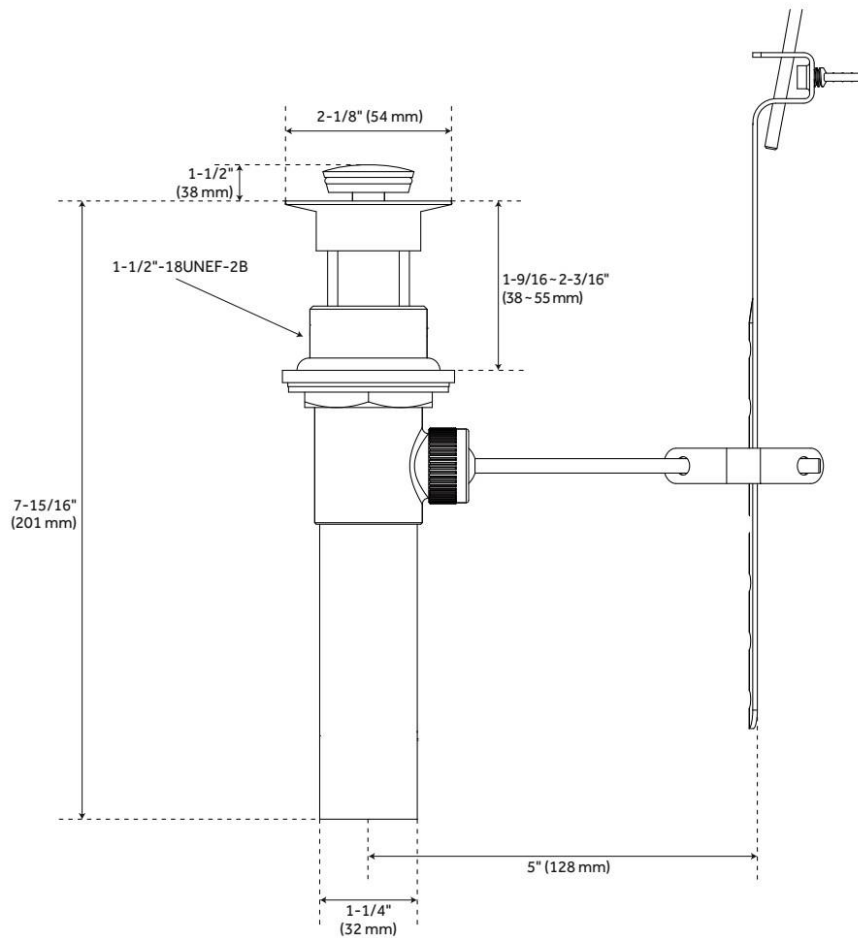

PENDLETON SINGLE-HOLE BATHROOM FAUCET

SKU: 948578
Code: SHWST107

FEATURES

Material: Metal construction for strength and durability
Installation Type: Single-Hole
Flow Rate: 1.2 gpm (4.5 L/min) @ 60 psi
Cartridge Type: Ceramic Disc
Swivel Spout: No
Drain Type: Lift rod metal pop-up with overflow

- Drain is only compatible with sinks that have an overflow.
- Included deck plate converts faucet from a single-hole installation to a 4" centerset spread.

REVISED 5/17/2024

PENDLETON SINGLE-HOLE BATHROOM FAUCET

SKU: 948578
Code: SHWST107

REVISED 5/17/2024

PENDLETON SINGLE-HOLE BATHROOM FAUCET

SKU: 948578
Code: SHWST107

REVISED 5/17/2024