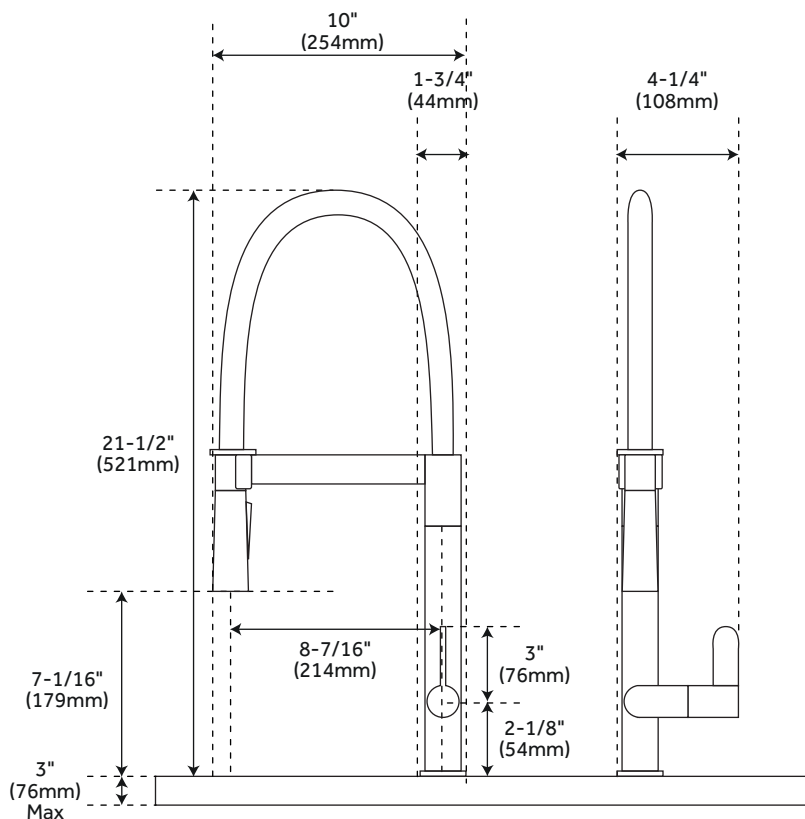

OCALA

SINGLE-HOLE KITCHEN FAUCET WITH PULL-DOWN SPRING POUT

SKU: 948533

FEATURES

- Spring Action Wand
- Two Function Spray Head
- 360° Swivel Spout

SIGNATURE HARDWARE Lifetime Warranty

See website for detailed warranty information.

CONTENTS

FAUCET PAGE 2

REVISED 01/15/2020

O CALA

SINGLE-HOLE KITCHEN FAUCET WITH PULL-DOWN SPRING POUT

SKU: 948533

FEATURES

Installation Type: Single-Hole
Faucet Holes: 1
Material: Brass
Faucet Centers: Single-Hole
Handle Type: Lever
Features: ADA Compliant, Pull-Down
Design: Modern
Faucet Material: Brass
Length: 4-1/4"
Width: 10"
Height: 21-1/2"
Height To Spout: 7-1/16"
Spout Reach: 8-7/16"
Swivel Spout: Yes
Base Plate Diameter: 1-3/4"
Handle Length: 3"
Height to Bottom of Handle: 2-1/8"
Ceramic Disc Cartridges: Yes
Hot and Cold Indicators: No
Maximum Flow Rate: 1.8 gpm (6.8L/min)
max @ 60 psi

All dimensions and specifications are nominal and may vary. Use actual products for accuracy in critical situations.

REVISED 11/19/2019
Code: SHXCOC100CP/SHXCOC100SS