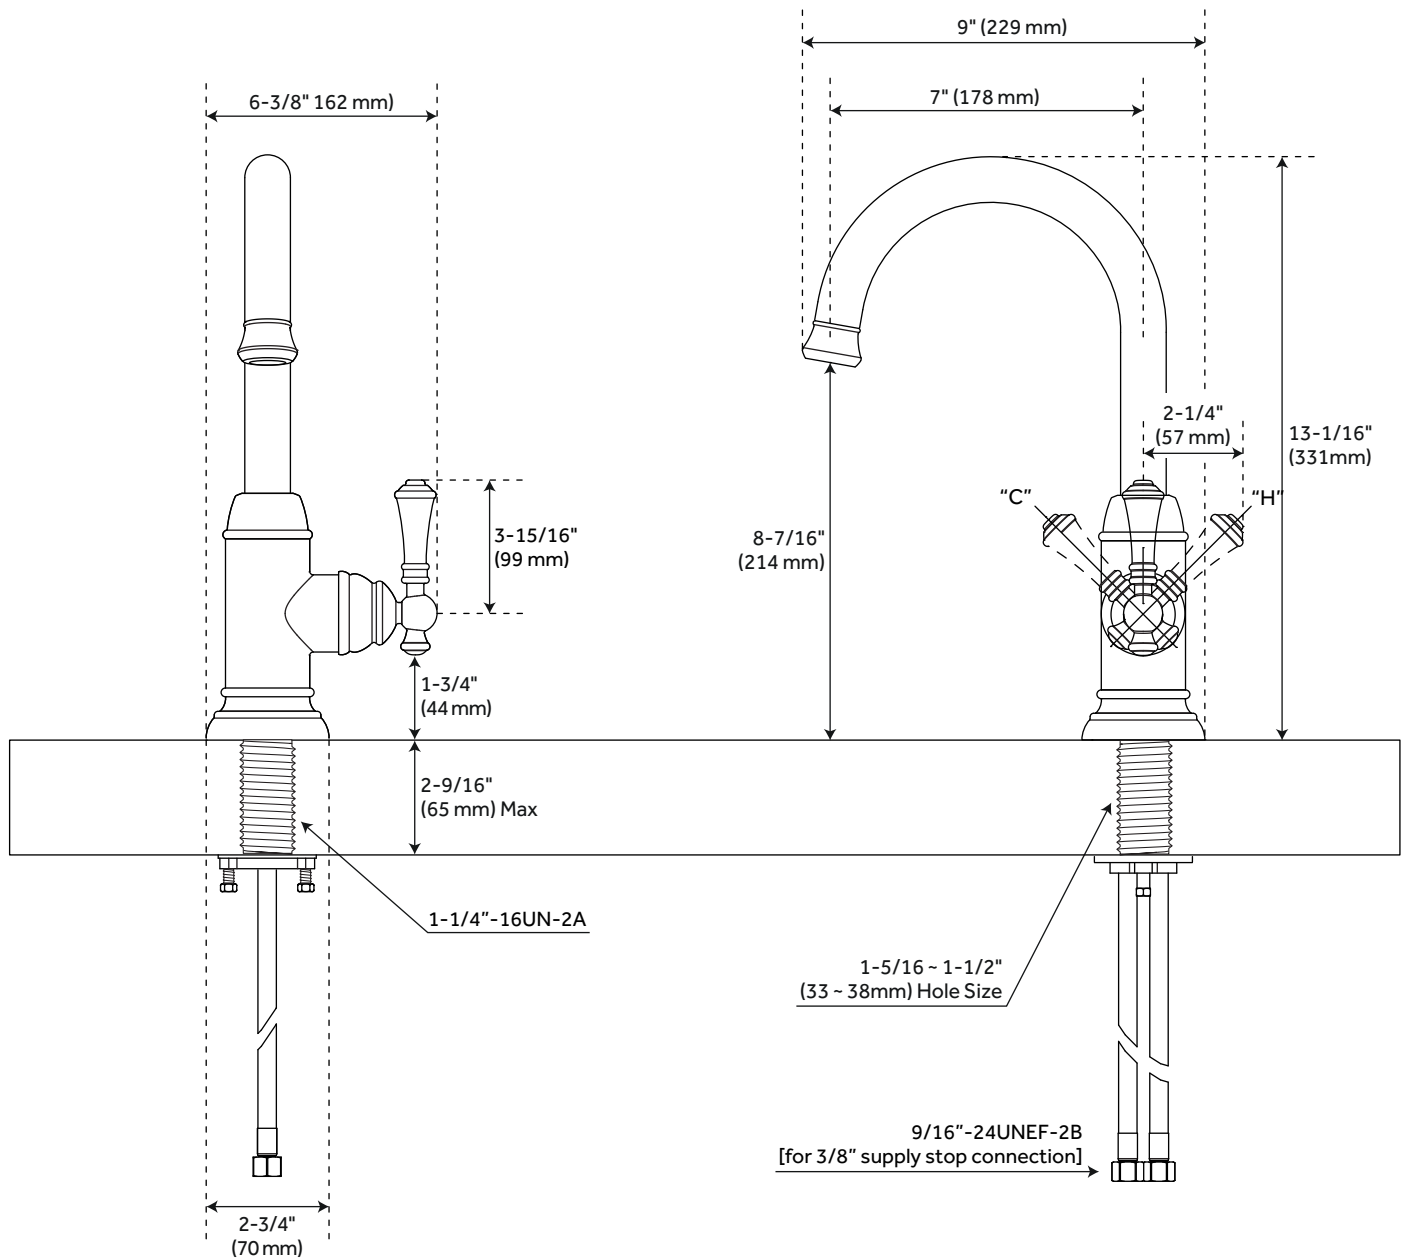

AMBERLEY SINGLE-HOLE BAR FAUCET

SKU: 948522

Code: SHXCAM137

FEATURES

Installation Type: Single-Hole
Design: Traditional
Material: Brass
Length: 6-3/8"
Width: 9"
Height: 13-1/16"
Base Plate Diameter: 2-3/4"
Faucet Centers: Single-Hole
Faucet Material: Metal
Handle Type: Lever
Handle Length: 3-15/16"
Kitchen Faucet Holes: 1
Hand Sprayer Material: ABS
Max. Countertop Thickness: 2-9/16"
Height To Spout: 8-7/16"
Spout Reach: 7"
Swivel Spout: true
Handle Height: 1-3/4"
Ceramic Disc Cartridges: Yes
Hot and Cold Indicators: No

ICC/ANSI A117.1

NSF/ANSI/CAN 61-9:Q≤1

NSF/ANSI 372

CALGreen

ASME A112.18.1/CSA B125.1

Massachusetts Approved

REVISED 7/26/2023

AMBERLEY SINGLE-HOLE BAR FAUCET

SKU: 948522

Code: SHXCAM137

ADDITIONAL FEATURES

- Non-kink nylon hose.
- Metal lever handle.

REVISED 7/26/2023

AMBERLEY SINGLE-HOLE BAR FAUCET

SKU:948522
SHXCAM137

All dimensions and specifications are nominal and may vary. Use actual products for accuracy in critical situations.