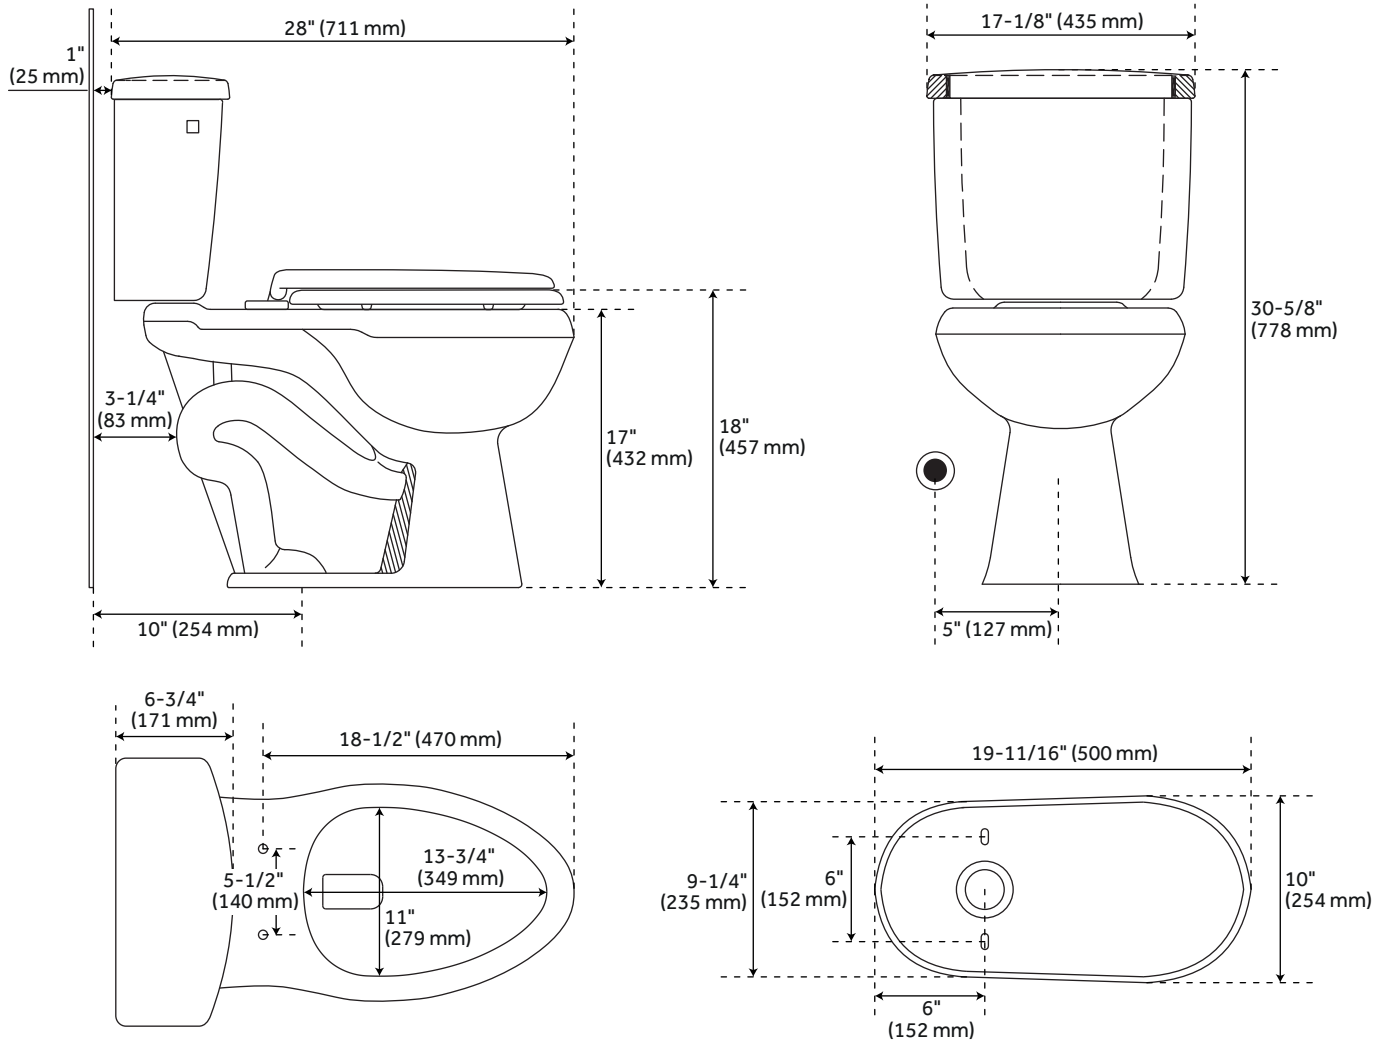

### FEATURES

- Material: Porcelain
- Bowl Shape: Elongated
- Visible Trapway
- Toilet Seat Included: Optional
- Toilet with a Standard Seat Meets ADA Requirements when Installed According to ADA Guidelines

## TWO-PIECE ELONGATED TOILET - ADA COMPLIANT - 10" ROUGH-IN

SKU: 948429

### FEATURES

Rough In: 10"  
 Length: 17-1/8"  
 Width: 28"  
 Height: 30-5/8"  
 Bowl Height: 17"  
 Gallons Per Flush: 1.28

### FEATURES

Rough In: 12"  
 Length: 17-1/8"  
 Width: 29-1/2"  
 Height: 30-3/4"  
 Bowl Height: 17"  
 Gallons Per Flush: 1.28