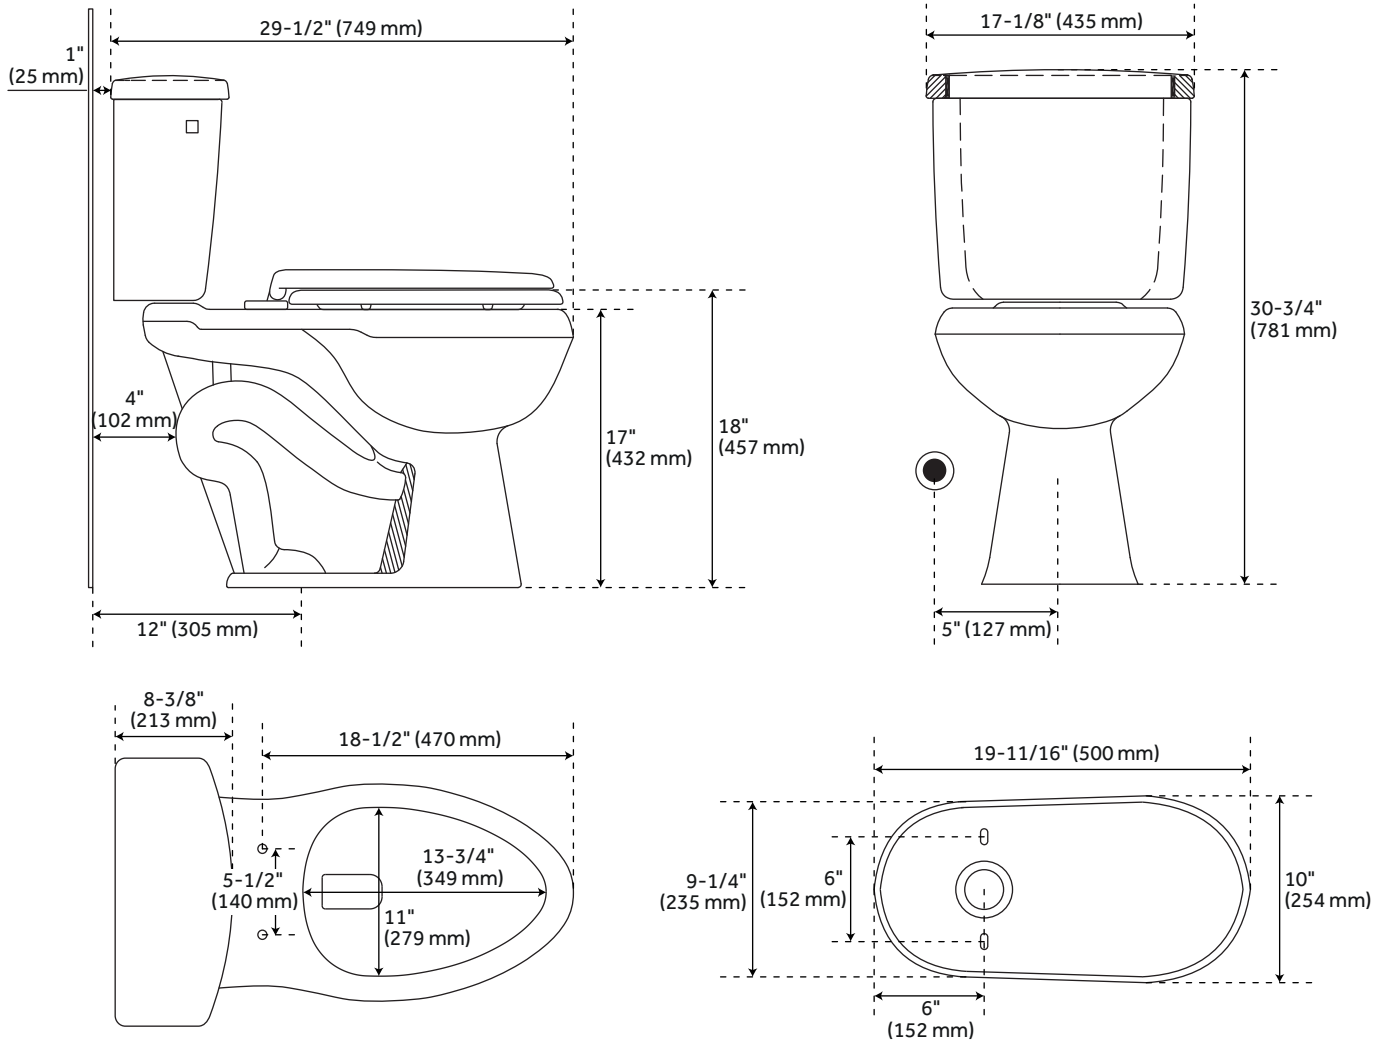

### FEATURES

Rough In: 10"  
 Length: 17-1/8"  
 Width: 28"  
 Height: 30-5/8"  
 Bowl Height: 17"  
 Gallons Per Flush: 1.28

### PRODUCT IMAGE

All dimensions and specifications are nominal and may vary. Use actual products for accuracy in critical situations.

PAGE 2  
 Code: SHBD250, SHBD210

### FEATURES

Rough In: 12"  
 Length: 17-1/8"  
 Width: 29-1/2"  
 Height: 30-3/4"  
 Bowl Height: 17"  
 Gallons Per Flush: 1.28

### FEATURES

Product Finish: White  
Bowl Shape: Elongated  
Length: 14-1/8"  
Width: 17-7/8"  
Height: 2-3/8"