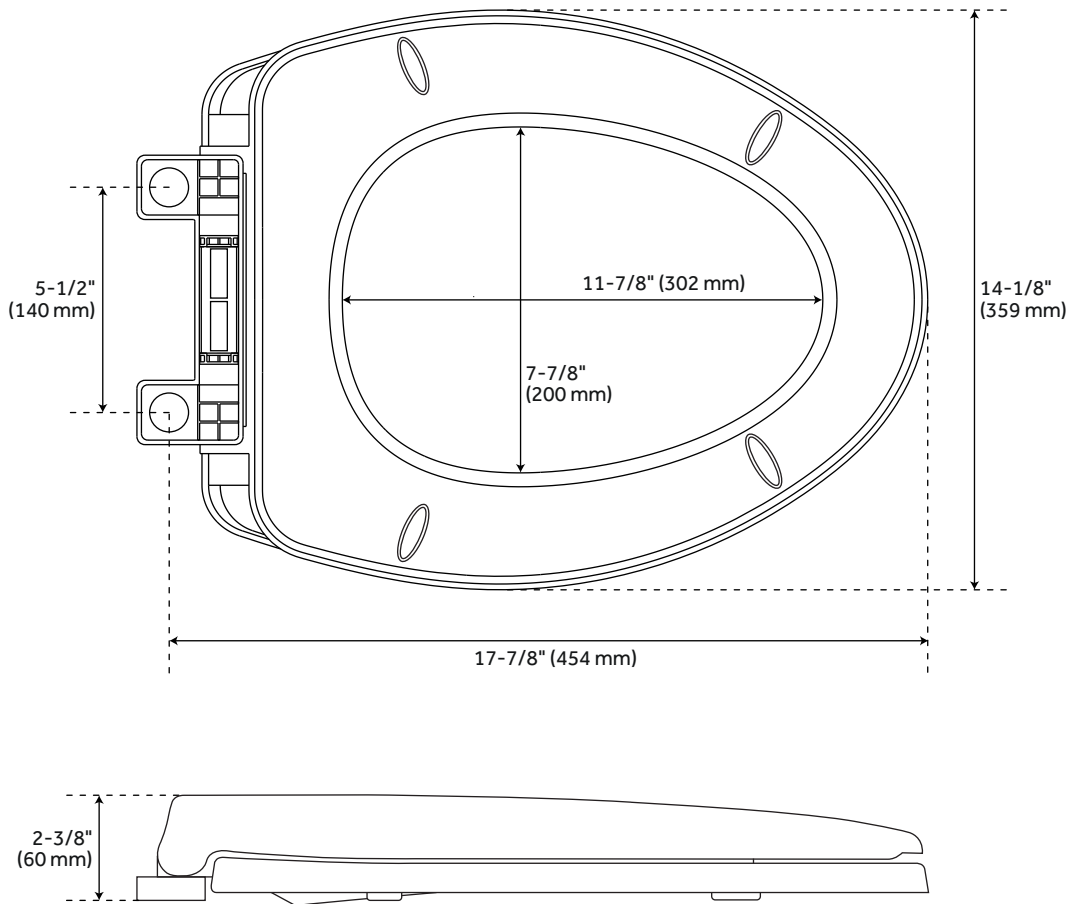

### FEATURES

Rough In: 12"  
 Length: 17"  
 Width: 29-1/2"  
 Height: 30-3/4"  
 Bowl Height: 17"  
 Gallons Per Flush: 1.28

### FEATURES

Rough In: 14"  
 Length: 17-1/8"  
 Width: 31-1/2"  
 Height: 30-3/4"  
 Bowl Height: 17"  
 Gallons Per Flush: 1.28

### PRODUCT IMAGE

All dimensions and specifications are nominal and may vary. Use actual products for accuracy in critical situations.

PAGE 5  
 Code: SHBD250, SHBD214

### FEATURES

Product Finish: White  
Bowl Shape: Elongated  
Length: 14-1/8"  
Width: 17-7/8"  
Height: 2-3/8"