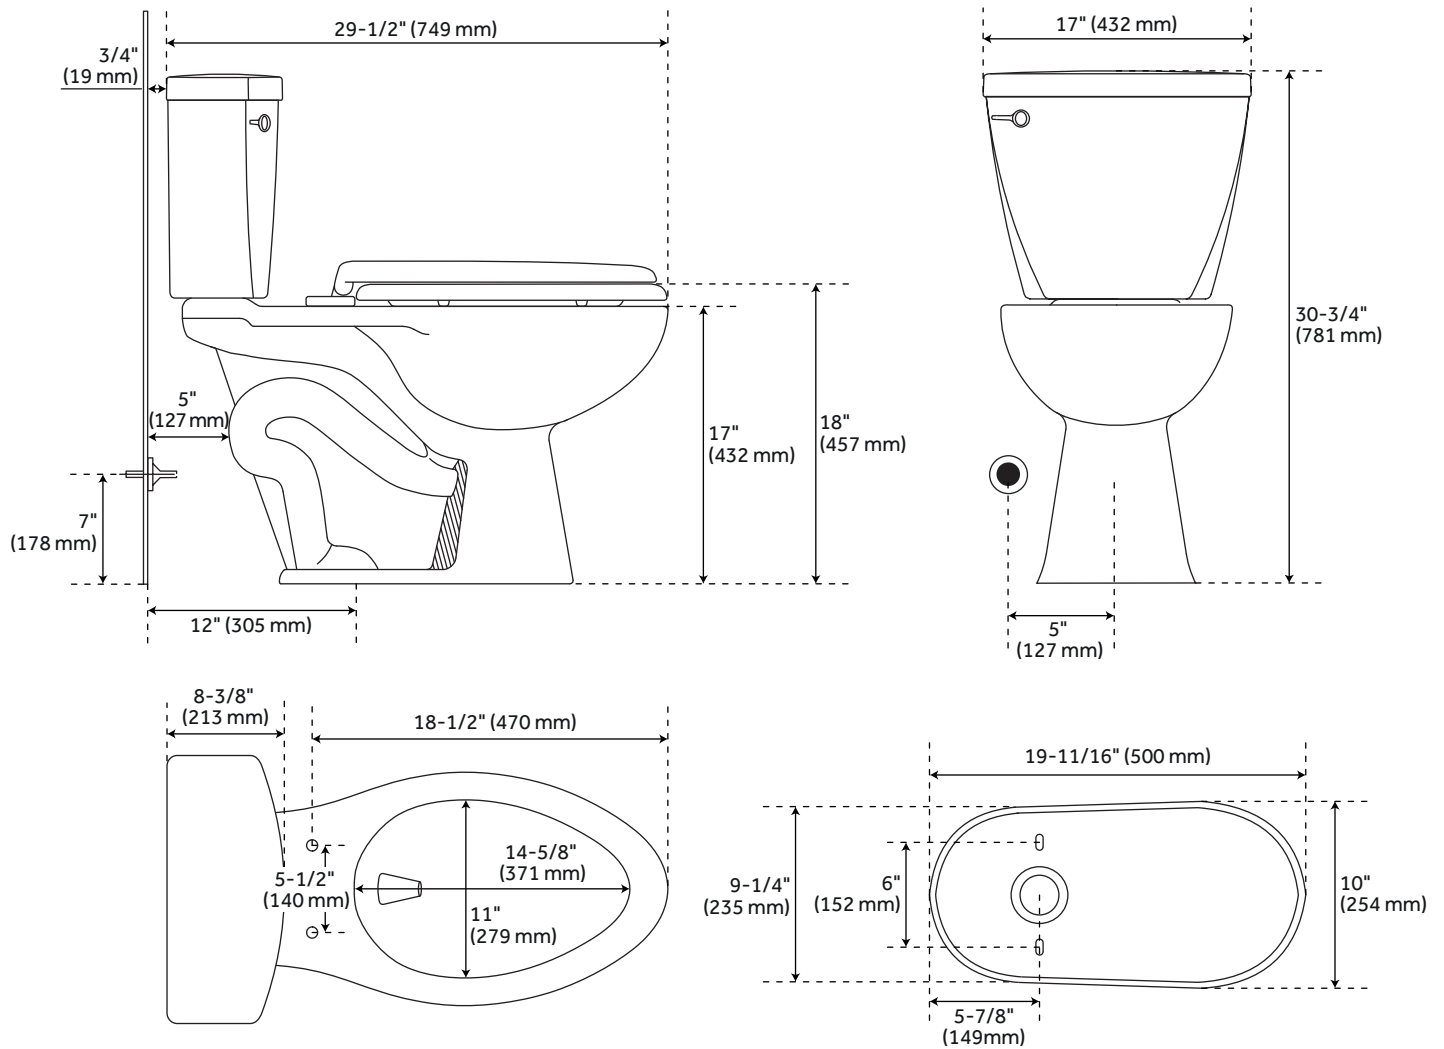

### FEATURES

Rough In: 12"  
 Length: 17-1/8"  
 Width: 29-1/2"  
 Height: 30-3/4"  
 Bowl Height: 17"  
 Gallons Per Flush: 1.28

### PRODUCT IMAGE

All dimensions and specifications are nominal and may vary. Use actual products for accuracy in critical situations.

PAGE 3  
 Code: SHBD250, SHBD200, SHBD200R

### FEATURES

Rough In: 12"  
 Length: 17"  
 Width: 29-1/2"  
 Height: 30-3/4"  
 Bowl Height: 17"  
 Gallons Per Flush: 1.28

### FEATURES

Product Finish: White  
Bowl Shape: Elongated  
Length: 14-1/8"  
Width: 17-7/8"  
Height: 2-3/8"