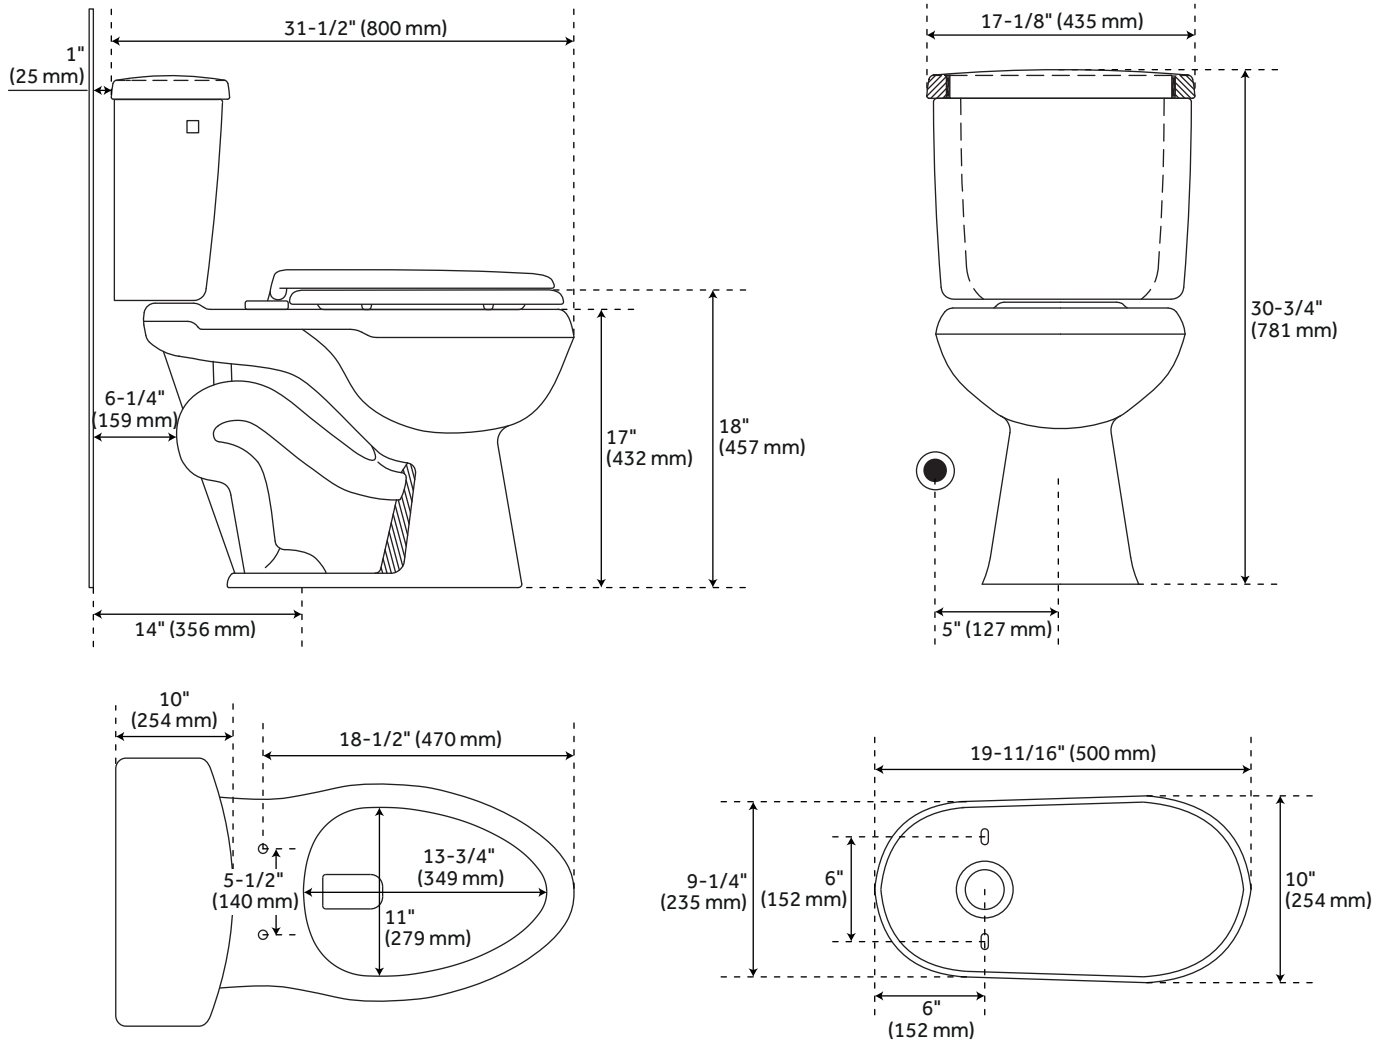

### FEATURES

Rough In: 12"  
 Length: 17"  
 Width: 29-1/2"  
 Height: 30-3/4"  
 Bowl Height: 17"  
 Gallons Per Flush: 1.28

### PRODUCT IMAGE

All dimensions and specifications are nominal and may vary. Use actual products for accuracy in critical situations.

PAGE 4  
 Code: SHBD250EC, SHBD200R, SHBD200

### FEATURES

Rough In: 14"  
 Length: 17-1/8"  
 Width: 31-1/2"  
 Height: 30-3/4"  
 Bowl Height: 17"  
 Gallons Per Flush: 1.28

### FEATURES

Product Finish: White  
Bowl Shape: Elongated  
Length: 14-1/8"  
Width: 17-7/8"  
Height: 2-3/8"