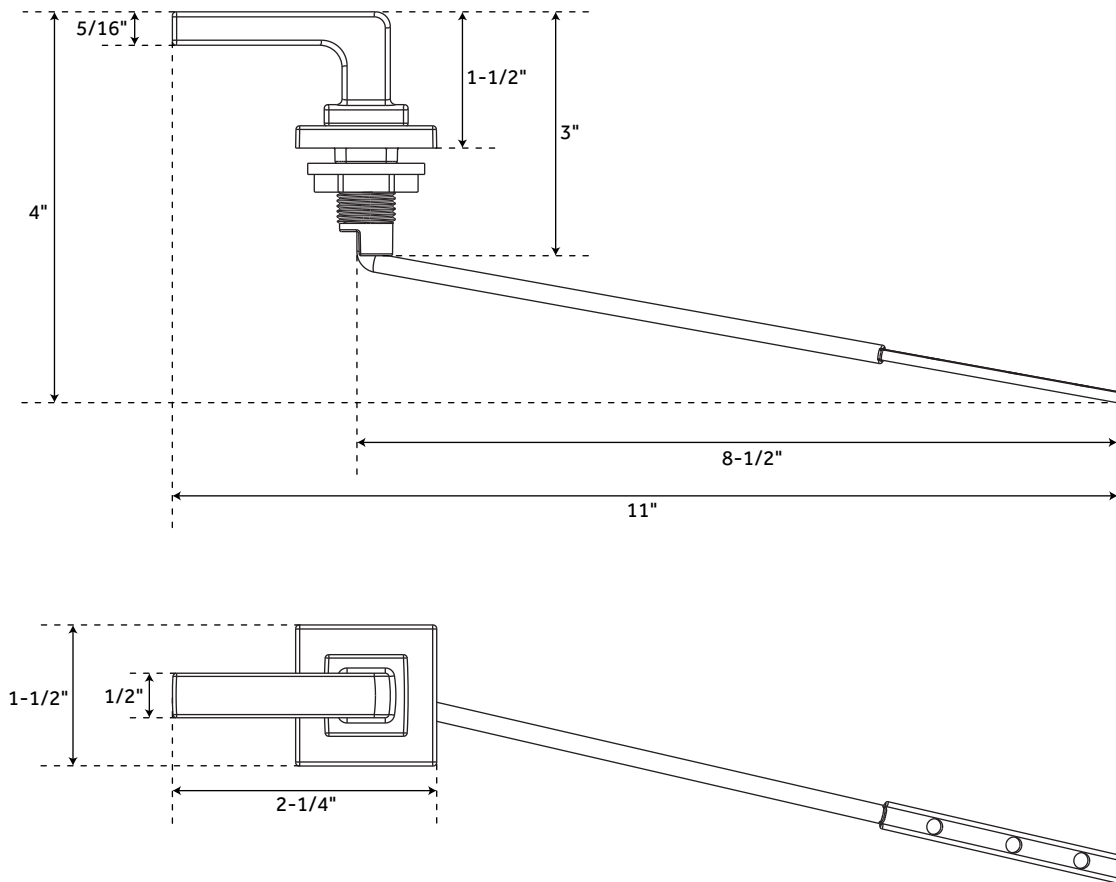

## FLUSH LEVER

SKU: 948384

### FEATURES

- Length: 11"
- Depth: 4"
- Interior Lever Length: 8-1/2"
- Handle Length: 2-1/4"
- Handle Width: 1-1/2"
- Handle Depth: 1-1/2"