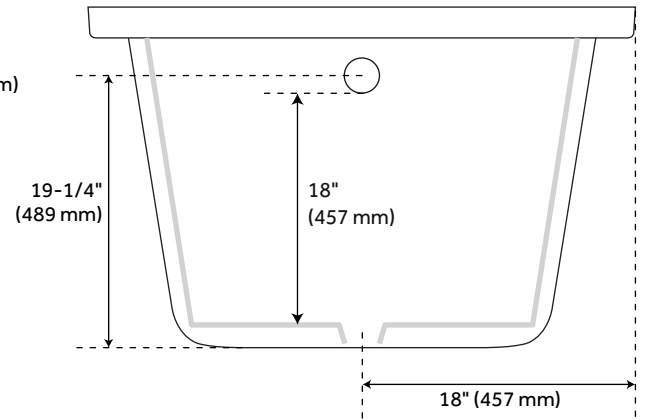

72" X 36" SITKA ACRYLIC DROP-IN SOAKING TUB - WHITE

SKU: 948270
Code: SHSKS7236

FEATURES

Design: Modern
Product Finish: White
Material: acrylic
Length: 72"
Width: 36"
Height: 23"
Overflow Hole: Yes
Water Depth To Overflow: 18"
Exterior Treatment: Smooth
Interior Treatment: Smooth
Faucet Included: No
Shape: Rectangle
Tub Overflow: Yes
Tub Material: Acrylic
Tub Interior Length: 53-3/4"
Tub Interior Width: 26-3/4"
Tap Deck: No
Faucet Drillings: No Drillings
Water Capacity (Gallons): 90
Tub Weight Uncrated (lbs): 121

REVISED 6/5/2023

72" X 36" SITKA ACRYLIC DROP-IN SOAKING TUB - WHITE

SKU: 948270

Code: SHSKS7236

ADDITIONAL FEATURES

- All dimensions ($\pm 1/2"$).
- Can be installed for undermount applications.
- Textured slip-resistant bottom.
- Pre-leveled base.
- A dual-mount design, this can be installed as a drop-in or undermount tub.
- Optional Quick Connect Drop-In Drain Kit Includes:
 - Floor Plate, 1-1/2" PVC Pipe, 2" x 1-1/2" Trap Adapters, 1 Brass Threaded, 1 Brass Unthreaded Tailpiece and Plug.
 - Installs above your subfloor, but underneath your cement floor or tile, so you do not need access below the fixture.
- [ABS drain version available if needed for your installation.](#)

REVISED 6/5/2023

72" X 36" SITKA ACRYLIC DROP-IN SOAKING TUB

All dimensions and specifications are nominal and may vary. Use actual products for accuracy in critical situations.