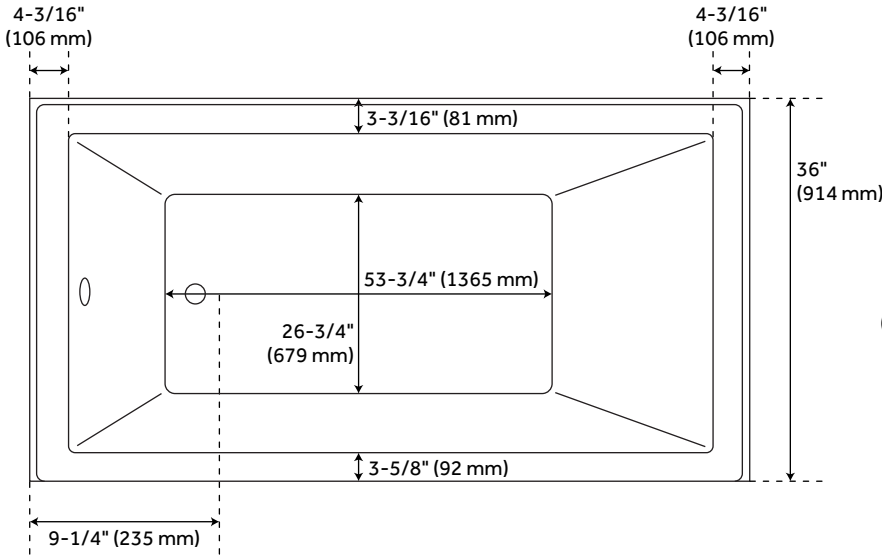

72" X 36" SITKA ACRYLIC DROP-IN SOAKING TUB - WHITE

SKU: 948270
Code: SHSKS7236

FEATURES

Design: Modern
Product Finish: White
Material: acrylic
Length: 72"
Width: 36"
Height: 23"
Overflow Hole: Yes
Water Depth To Overflow: 18"
Exterior Treatment: Smooth
Interior Treatment: Smooth
Faucet Included: No
Shape: Rectangle
Tub Overflow: Yes
Tub Material: Acrylic
Tub Interior Length: 53-3/4"
Tub Interior Width: 26-3/4"
Tap Deck: No
Faucet Drillings: No Drillings
Water Capacity (Gallons): 90
Tub Weight Uncrated (lbs): 121

REVISED 6/5/2023

72" X 36" SITKA ACRYLIC DROP-IN SOAKING TUB - WHITE

SKU: 948270

Code: SHSKS7236

ADDITIONAL FEATURES

- All dimensions ($\pm 1/2"$).
- Can be installed for undermount applications.
- Textured slip-resistant bottom.
- Pre-leveled base.
- A dual-mount design, this can be installed as a drop-in or undermount tub.
- Optional Quick Connect Drop-In Drain Kit Includes:
 - Floor Plate, 1-1/2" PVC Pipe, 2" x 1-1/2" Trap Adapters, 1 Brass Threaded, 1 Brass Unthreaded Tailpiece and Plug.
 - Installs above your subfloor, but underneath your cement floor or tile, so you do not need access below the fixture.
- [ABS drain version available if needed for your installation.](#)

REVISED 6/5/2023

72" X 36" SITKA ACRYLIC DROP-IN SOAKING TUB

All dimensions and specifications are nominal and may vary. Use actual products for accuracy in critical situations.