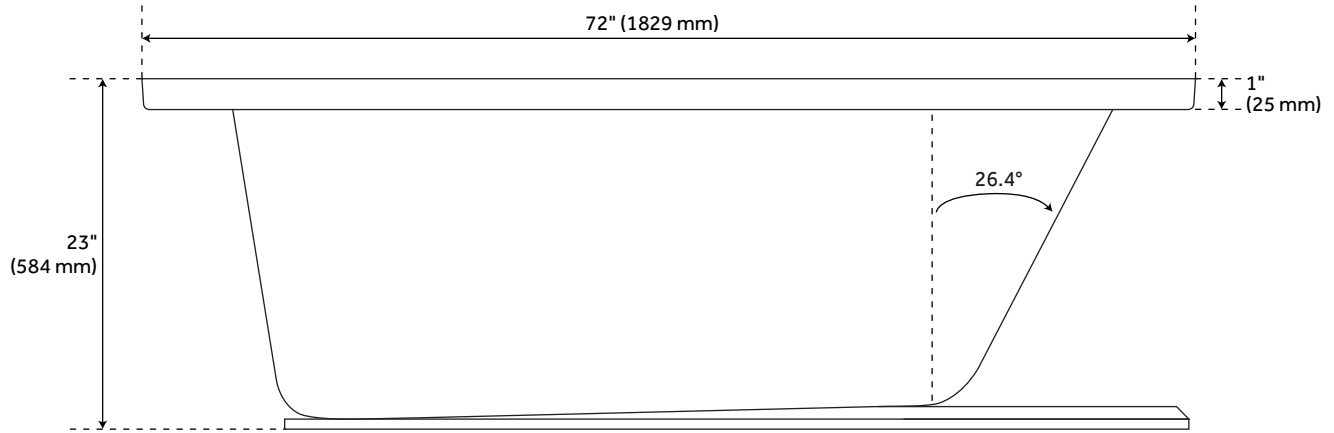

72" X 36" SITKA ACRYLIC DROP-IN SOAKING TUB - WHITE

SKU: 948270
Code: SHSKS7236

FEATURES

Design: Modern
Product Finish: White
Material: acrylic
Length: 72"
Width: 36"
Height: 23"
Overflow Hole: Yes
Water Depth To Overflow: 18"
Exterior Treatment: Smooth
Interior Treatment: Smooth
Faucet Included: No
Shape: Rectangle
Tub Overflow: Yes
Tub Material: Acrylic
Tub Interior Length: 53-3/4"
Tub Interior Width: 26-3/4"
Tap Deck: No
Faucet Drillings: No Drillings
Water Capacity (Gallons): 90
Tub Weight Uncrated (lbs): 121

REVISED 6/5/2023

72" X 36" SITKA ACRYLIC DROP-IN SOAKING TUB - WHITE

SKU: 948270

Code: SHSKS7236

ADDITIONAL FEATURES

- All dimensions ($\pm 1/2"$).
- Can be installed for undermount applications.
- Textured slip-resistant bottom.
- Pre-leveled base.
- A dual-mount design, this can be installed as a drop-in or undermount tub.
- Optional Quick Connect Drop-In Drain Kit Includes:
 - Floor Plate, 1-1/2" PVC Pipe, 2" x 1-1/2" Trap Adapters, 1 Brass Threaded, 1 Brass Unthreaded Tailpiece and Plug.
 - Installs above your subfloor, but underneath your cement floor or tile, so you do not need access below the fixture.
- [ABS drain version available if needed for your installation.](#)

REVISED 6/5/2023

72" X 36" SITKA ACRYLIC DROP-IN SOAKING TUB

All dimensions and specifications are nominal and may vary. Use actual products for accuracy in critical situations.