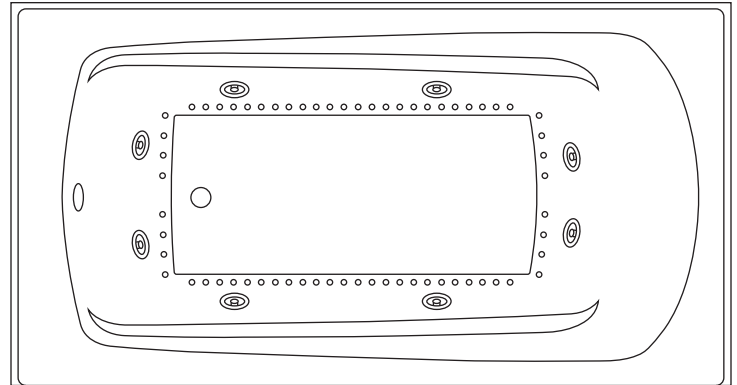

INTEGRATED CONTROL PANEL

- Whirlpool Baths: Equipped with on/off switch actuator. Each depression of the switch will activate the pump
- Air Baths: Equipped with a 3-speed air switch actuator. Each depression of the switch will change the flow of air
- Total Massage Baths: Equipped with both an on/off air switch actuator for whirlpool function and 3-speed air switch actuator for air function

INSIDE OF BATH

- (8) HIGH-FLOW DIRECTIONAL AND VOLUME-ADJUSTABLE WHIRLPOOL JETS
- (65) CHANNEL-FED AIRJETS (air bath and total massage)

WHIRLPOOL JET

ELECTRICAL CONFIGURATIONS

WHIRLPOOL WITH INSTALLED AIR SWITCH