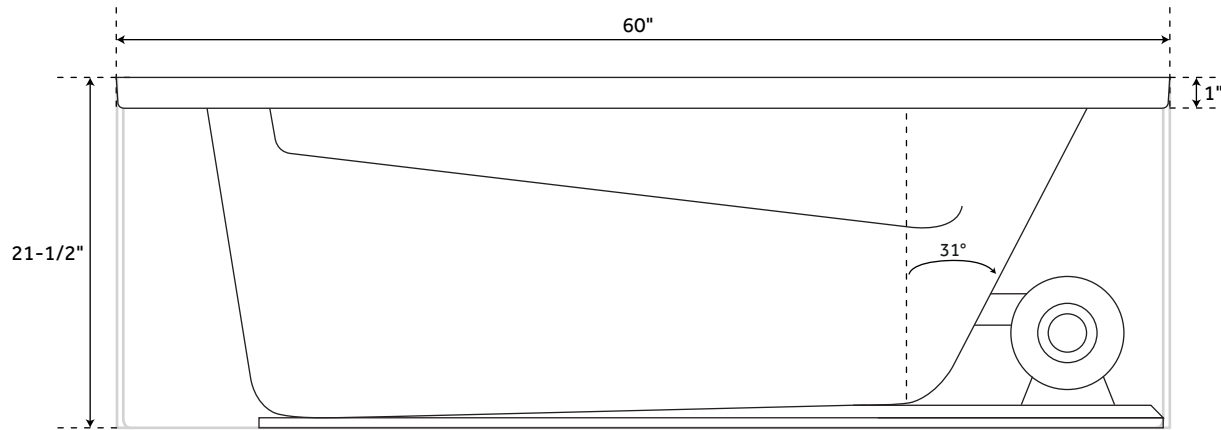

INSIDE OF BATH

- (8) HIGH-FLOW DIRECTIONAL AND VOLUME-ADJUSTABLE WHIRLPOOL JETS
- (65) CHANNEL-FED AIRJETS (air bath and total massage)

WHIRLPOOL JET

ELECTRICAL CONFIGURATIONS

WHIRLPOOL WITH INSTALLED AIR SWITCH

TOTAL MASSAGE CIRCUIT WITH OPTIONAL HEATER

AIR BATH CIRCUIT

60" x 32" BRADENTON

ACRYLIC ALCOVE SOAKING TUB

SKU: 948254, 948258

FEATURES

- Overflow Hole: Yes
- Shape: Rectangle
- Material: Acrylic
- Length: 60"
- Width: 32"
- Height: 21-1/2"
- Tub Interior Length: 40-1/2"
- Tub Interior Width: 20"
- Tub Slope: 31°
- Water Depth To Overflow: 17-1/2"
- Drain Included: Optional
- Drain Placement: End
- Faucet Included: No
- Water Capacity (Gallons): 75