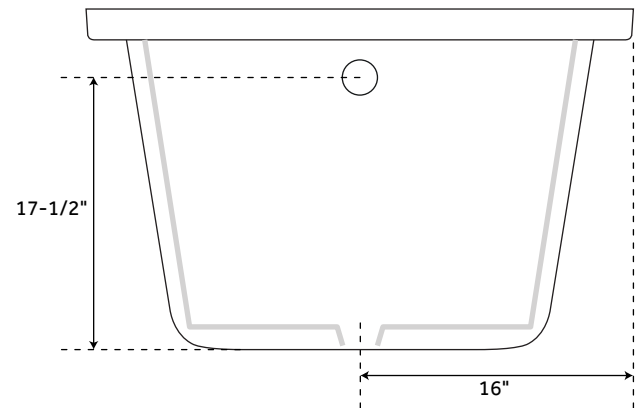

INSIDE OF BATH

- (8) HIGH-FLOW DIRECTIONAL AND VOLUME-ADJUSTABLE WHIRLPOOL JETS
- (65) CHANNEL-FED AIRJETS (air bath and total massage)

WHIRLPOOL JET

ELECTRICAL CONFIGURATIONS

WHIRLPOOL WITH INSTALLED AIR SWITCH

TOTAL MASSAGE CIRCUIT WITH OPTIONAL HEATER

AIR BATH CIRCUIT

60" x 32" BRADENTON

ACRYLIC ALCOVE SOAKING TUB

SKU: 948254, 948258

FEATURES

- Overflow Hole: Yes
- Shape: Rectangle
- Material: Acrylic
- Length: 60"
- Width: 32"
- Height: 21-1/2"
- Tub Interior Length: 40-1/2"
- Tub Interior Width: 20"
- Tub Slope: 31°
- Water Depth To Overflow: 17-1/2"
- Drain Included: Optional
- Drain Placement: End
- Faucet Included: No
- Water Capacity (Gallons): 75