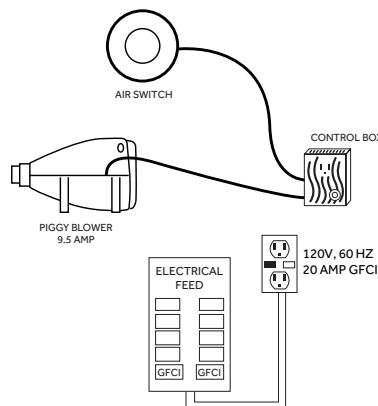

AIR TUB AND WHIRLPOOL TUB

COMPONENTS LIST

- Powerful whirlpool pump with variable flow device
- Heated blower for air bath system

INSTALLATION

- Whirlpool and Total Massage units require dedicated 20 Amp, 120V service
- You must provide a receptacle with a 20 Amp configuration
- Electrical outlet must be mounted 4" (101mm) above the floor line and 12" max (305mm) inside from the edge of the bathtub, or in accordance with local building and electrical codes

INTEGRATED CONTROL PANEL

- Whirlpool Baths: Equipped with on/off switch actuator. Each depression of the switch will activate the pump
- Air Baths: Equipped with a 3-speed air switch actuator. Each depression of the switch will change the flow of air
- Total Massage Baths: Equipped with both an on/off air switch actuator for whirlpool function and 3-speed air switch actuator for air function

INSIDE OF BATH

- (8) HIGH-FLOW DIRECTIONAL AND VOLUME-ADJUSTABLE WHIRLPOOL JETS
- (65) CHANNEL-FED AIRJETS (air bath and total massage)

WHIRLPOOL JET

ELECTRICAL CONFIGURATIONS

WHIRLPOOL WITH INSTALLED AIR SWITCH

TOTAL MASSAGE CIRCUIT WITH OPTIONAL HEATER

AIR BATH CIRCUIT

60" x 32" BRADENTON

ACRYLIC ALCOVE SOAKING TUB

SKU: 948254, 948258

FEATURES

- Overflow Hole: Yes
- Shape: Rectangle
- Material: Acrylic
- Length: 60"
- Width: 32"
- Height: 21-1/2"
- Tub Interior Length: 40-1/2"
- Tub Interior Width: 20"
- Tub Slope: 31°
- Water Depth To Overflow: 17-1/2"
- Drain Included: Optional
- Drain Placement: End
- Faucet Included: No
- Water Capacity (Gallons): 75