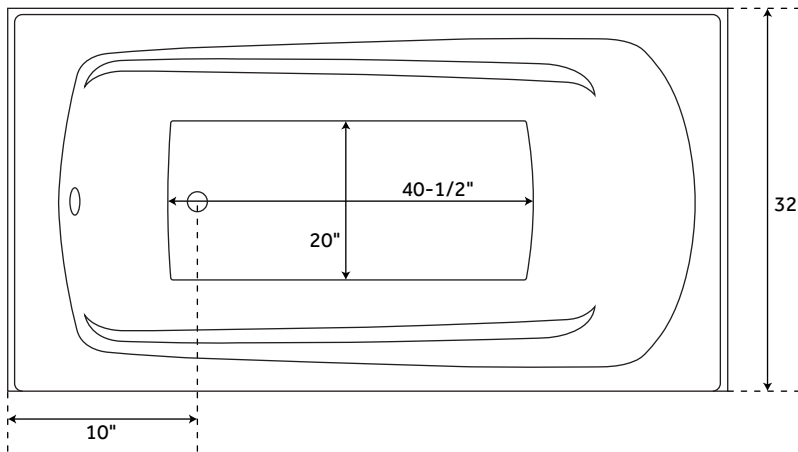

INSIDE OF BATH

- (8) HIGH-FLOW DIRECTIONAL AND VOLUME-ADJUSTABLE WHIRLPOOL JETS
- (65) CHANNEL-FED AIRJETS (air bath and total massage)

WHIRLPOOL JET

ELECTRICAL CONFIGURATIONS

WHIRLPOOL WITH INSTALLED AIR SWITCH

TOTAL MASSAGE CIRCUIT WITH OPTIONAL HEATER

AIR BATH CIRCUIT

60" x 32" BRADENTON

ACRYLIC ALCOVE SOAKING TUB

SKU: 948254, 948258

FEATURES

- Overflow Hole: Yes
- Shape: Rectangle
- Material: Acrylic
- Length: 60"
- Width: 32"
- Height: 21-1/2"
- Tub Interior Length: 40-1/2"
- Tub Interior Width: 20"
- Tub Slope: 31°
- Water Depth To Overflow: 17-1/2"
- Drain Included: Optional
- Drain Placement: End
- Faucet Included: No
- Water Capacity (Gallons): 75