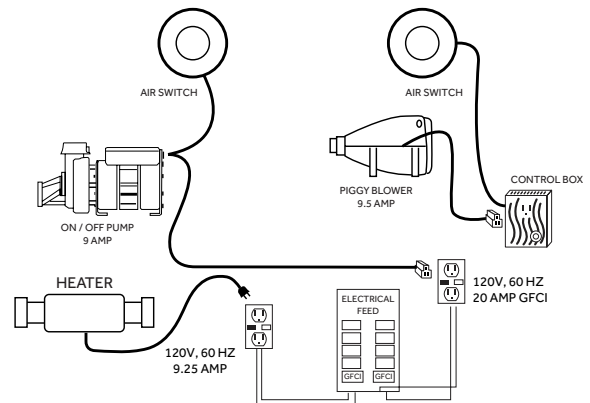

AIR TUB AND WHIRLPOOL TUB

COMPONENTS LIST

- Powerful whirlpool pump with variable flow device
- Heated blower for air bath system

INSTALLATION

- Whirlpool and Total Massage units require dedicated 20 Amp, 120V service
- You must provide a receptacle with a 20 Amp configuration
- Electrical outlet must be mounted 4" (101mm) above the floor line and 12" max (305mm) inside from the edge of the bathtub, or in accordance with local building and electrical codes

INTEGRATED CONTROL PANEL

- Whirlpool Baths: Equipped with on/off switch actuator. Each depression of the switch will activate the pump
- Air Baths: Equipped with a 3-speed air switch actuator. Each depression of the switch will change the flow of air
- Total Massage Baths: Equipped with both an on/off air switch actuator for whirlpool function and 3-speed air switch actuator for air function

INSIDE OF BATH

- (8) HIGH-FLOW DIRECTIONAL AND VOLUME-ADJUSTABLE WHIRLPOOL JETS
- (65) CHANNEL-FED AIRJETS (air bath and total massage)

WHIRLPOOL JET

ELECTRICAL CONFIGURATIONS

WHIRLPOOL WITH INSTALLED AIR SWITCH

TOTAL MASSAGE CIRCUIT WITH OPTIONAL HEATER

AIR BATH CIRCUIT

60" x 32" BRADENTON

ACRYLIC ALCOVE SOAKING TUB

SKU: 948254, 948258

FEATURES

- Overflow Hole: Yes
- Shape: Rectangle
- Material: Acrylic
- Length: 60"
- Width: 32"
- Height: 21-1/2"
- Tub Interior Length: 40-1/2"
- Tub Interior Width: 20"
- Tub Slope: 31°
- Water Depth To Overflow: 17-1/2"
- Drain Included: Optional
- Drain Placement: End
- Faucet Included: No
- Water Capacity (Gallons): 75