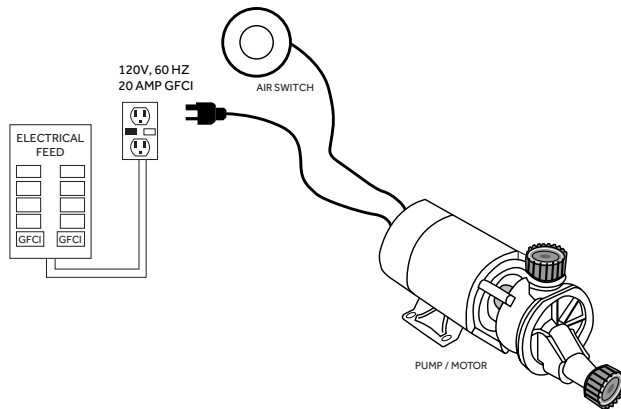

AIR TUB AND WHIRLPOOL TUB

COMPONENTS LIST

- Powerful whirlpool pump with variable flow device
- Heated blower for air bath system

INSTALLATION

- Whirlpool and Total Massage units require dedicated 20 Amp, 120V service
- You must provide a receptacle with a 20 Amp configuration
- Electrical outlet must be mounted 4" (101mm) above the floor line and 12" max (305mm) inside from the edge of the bathtub, or in accordance with local building and electrical codes

INTEGRATED CONTROL PANEL

- Whirlpool Baths: Equipped with on/off switch actuator. Each depression of the switch will activate the pump
- Air Baths: Equipped with a 3-speed air switch actuator. Each depression of the switch will change the flow of air
- Total Massage Baths: Equipped with both an on/off air switch actuator for whirlpool function and 3-speed air switch actuator for air function

INSIDE OF BATH

- (8) HIGH-FLOW DIRECTIONAL AND VOLUME-ADJUSTABLE WHIRLPOOL JETS
- (65) CHANNEL-FED AIRJETS (air bath and total massage)

WHIRLPOOL JET

ELECTRICAL CONFIGURATIONS

WHIRLPOOL WITH INSTALLED AIR SWITCH

TOTAL MASSAGE CIRCUIT WITH OPTIONAL HEATER

AIR BATH CIRCUIT

60" x 32" BRADENTON

ACRYLIC ALCOVE SOAKING TUB

SKU: 948254, 948258

FEATURES

- Overflow Hole: Yes
- Shape: Rectangle
- Material: Acrylic
- Length: 60"
- Width: 32"
- Height: 21-1/2"
- Tub Interior Length: 40-1/2"
- Tub Interior Width: 20"
- Tub Slope: 31°
- Water Depth To Overflow: 17-1/2"
- Drain Included: Optional
- Drain Placement: End
- Faucet Included: No
- Water Capacity (Gallons): 75