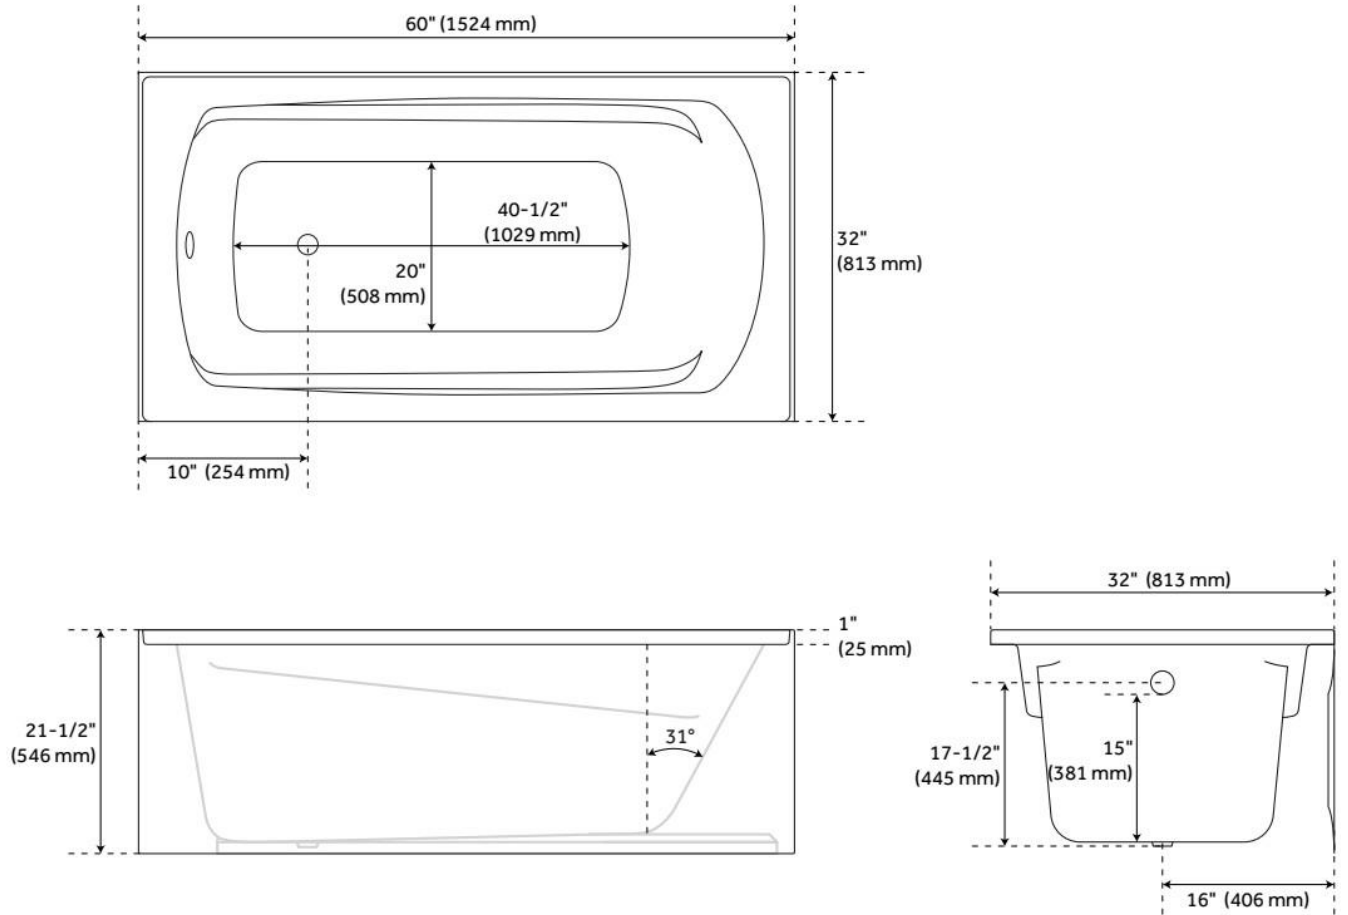

60" X 32" BRADENTON ACRYLIC ALCOVE SOAKING TUB - WHITE

SKU: 948255
Code: SHBDS6032

FEATURES

Tub Material: Acrylic
Product Finish: White
Shape: Rectangle
Tub Drain Placement: End
Drain Included: No
Water Depth to Overflow: 15"
Water Capacity (Gallons): 48
Built-In Adjusters: No
Tub Weight Uncrated (lbs): 87

CSA B45.5/IAPMO Z124, Massachusetts Accepted, LISTED ID: SHBDS6032

ADDITIONAL FEATURES

- All dimensions ($\pm 1/2$ ").
- Integral arm rests.
- Textured slip-resistant bottom.
- Pre-leveled base.
- 48-gallon capacity.
- Integral tile flange and skirt with removable access panel.

REVISED 7/11/2024

60" X 32" BRADENTON ACRYLIC ALCOVE SOAKING TUB - WHITE

SKU: 948255
Code: SHBDS6032

REVISED 7/11/2024