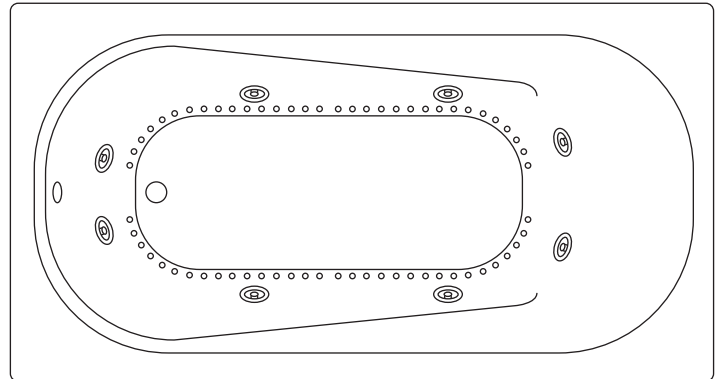

60" x 32" PROVINCETOWN

ACRYLIC DROP-IN TUB

SKU: 948051

FEATURES

- Product Finish: White
- Overflow Hole: Yes
- Shape: Rectangle
- Material: Acrylic
- Length: 59-1/2"
- Width: 32"
- Height: 20"
- Tub Interior Length: 44"
- Tub Interior Width: 20"
- Tub Slope: 30°
- Water Depth To Overflow: 17-1/2"
- Drain Placement: End
- Drain Included: Optional
- Faucet Included: No
- Water Capacity (Gallons): 67

INTEGRATED CONTROL PANEL

- Whirlpool Baths: Equipped with on/off switch actuator. Each depression of the switch will activate the pump
- Air Baths: Equipped with a 3-speed air switch actuator. Each depression of the switch will change the flow of air
- Total Massage Baths: Equipped with both an on/off air switch actuator for whirlpool function and 3-speed air switch actuator for air function

INSIDE OF BATH

- (8) HIGH-FLOW DIRECTIONAL AND VOLUME-ADJUSTABLE WHIRLPOOL JETS
- (65) CHANNEL-FED AIRJETS (air bath and total massage)

WHIRLPOOL JET

ELECTRICAL CONFIGURATIONS

WHIRLPOOL WITH INSTALLED AIR SWITCH

TOTAL MASSAGE CIRCUIT WITH OPTIONAL HEATER

AIR BATH CIRCUIT

60" x 32" PROVINCETOWN

ACRYLIC DROP-IN TUB

SKU: 948051

FEATURES

- Product Finish: White
- Overflow Hole: Yes
- Shape: Rectangle
- Material: Acrylic
- Length: 59-1/2"
- Width: 32"
- Height: 21-1/2"
- Tub Interior Length: 44"
- Tub Interior Width: 20"
- Tub Slope: 30°
- Water Depth To Overflow: 17-1/2"
- Drain Placement: End
- Drain Included: Optional
- Faucet Included: No
- Water Capacity (Gallons): 67