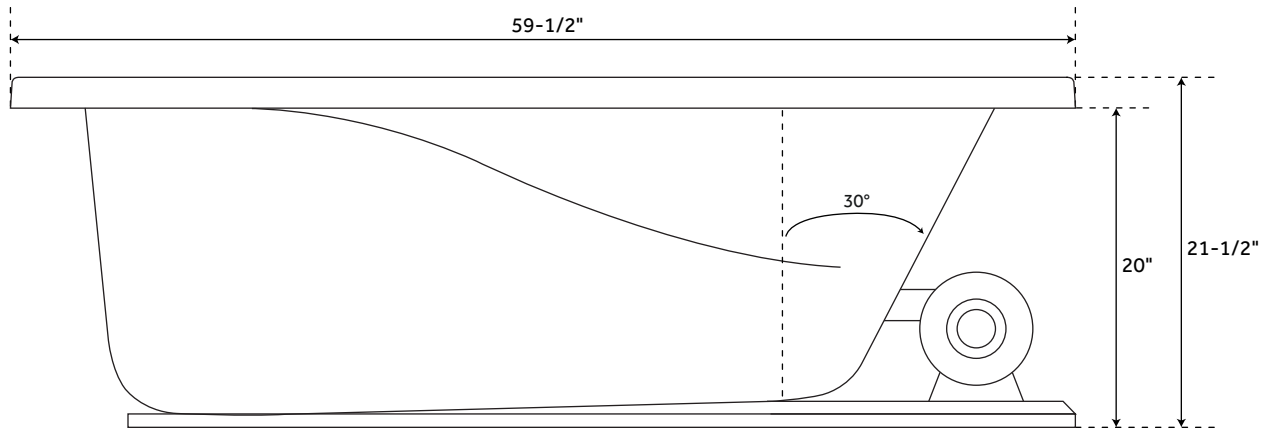

TOTAL MASSAGE CIRCUIT WITH OPTIONAL HEATER

AIR BATH CIRCUIT

60" x 32" PROVINCETOWN

ACRYLIC DROP-IN TUB

SKU: 948051

FEATURES

- Product Finish: White
- Overflow Hole: Yes
- Shape: Rectangle
- Material: Acrylic
- Length: 59-1/2"
- Width: 32"
- Height: 21-1/2"
- Tub Interior Length: 44"
- Tub Interior Width: 20"
- Tub Slope: 30°
- Water Depth To Overflow: 17-1/2"
- Drain Placement: End
- Drain Included: Optional
- Faucet Included: No
- Water Capacity (Gallons): 67