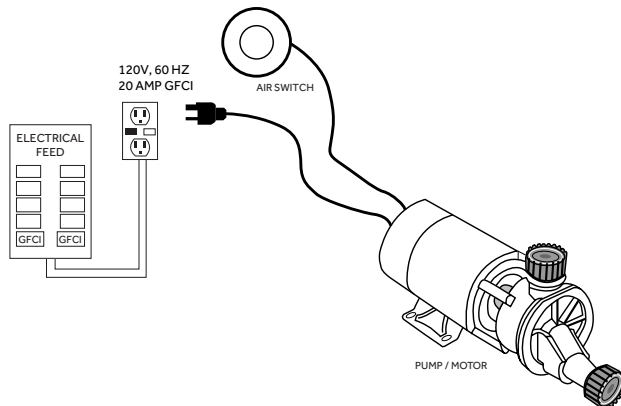

COMPONENTS LIST

- Powerful whirlpool pump with variable flow device
- Heated blower for air bath system

INSTALLATION

- Whirlpool and Total Massage units require dedicated 20 Amp, 120V service
- You must provide a receptacle with a 20 Amp configuration
- Electrical outlet must be mounted 4" (101mm) above the floor line and 12" max (305mm) inside from the edge of the bathtub, or in accordance with local building and electrical codes

INTEGRATED CONTROL PANEL

- Whirlpool Baths: Equipped with on/off switch actuator. Each depression of the switch will activate the pump
- Air Baths: Equipped with a 3-speed air switch actuator. Each depression of the switch will change the flow of air
- Total Massage Baths: Equipped with both an on/off air switch actuator for whirlpool function and 3-speed air switch actuator for air function

INSIDE OF BATH

- (8) HIGH-FLOW DIRECTIONAL AND VOLUME-ADJUSTABLE WHIRLPOOL JETS
- (65) CHANNEL-FED AIRJETS (air bath and total massage)

WHIRLPOOL JET

ELECTRICAL CONFIGURATIONS

WHIRLPOOL WITH INSTALLED AIR SWITCH

TOTAL MASSAGE CIRCUIT WITH OPTIONAL HEATER

AIR BATH CIRCUIT

60" x 32" PROVINCETOWN

ACRYLIC DROP-IN TUB

SKU: 948051

FEATURES

- Product Finish: White
- Overflow Hole: Yes
- Shape: Rectangle
- Material: Acrylic
- Length: 59-1/2"
- Width: 32"
- Height: 21-1/2"
- Tub Interior Length: 44"
- Tub Interior Width: 20"
- Tub Slope: 30°
- Water Depth To Overflow: 17-1/2"
- Drain Placement: End
- Drain Included: Optional
- Faucet Included: No
- Water Capacity (Gallons): 67