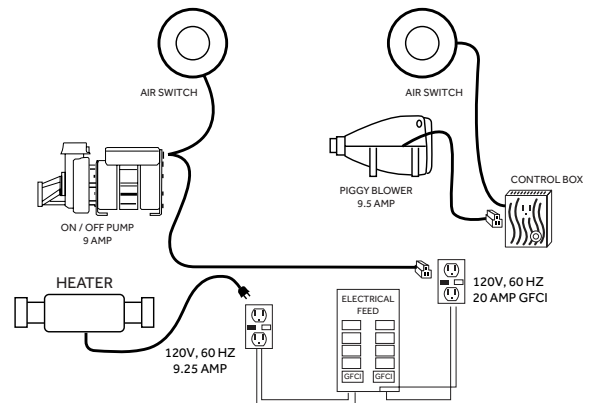

COMPONENTS LIST

- Powerful whirlpool pump with variable flow device
- Heated blower for air bath system

INSTALLATION

- Whirlpool and Total Massage units require dedicated 20 Amp, 120V service
- You must provide a receptacle with a 20 Amp configuration
- Electrical outlet must be mounted 4" (101mm) above the floor line and 12" max (305mm) inside from the edge of the bathtub, or in accordance with local building and electrical codes

INTEGRATED CONTROL PANEL

- Whirlpool Baths: Equipped with on/off switch actuator. Each depression of the switch will activate the pump
- Air Baths: Equipped with a 3-speed air switch actuator. Each depression of the switch will change the flow of air
- Total Massage Baths: Equipped with both an on/off air switch actuator for whirlpool function and 3-speed air switch actuator for air function

INSIDE OF BATH

- (8) HIGH-FLOW DIRECTIONAL AND VOLUME-ADJUSTABLE WHIRLPOOL JETS
- (65) CHANNEL-FED AIRJETS (air bath and total massage)

WHIRLPOOL JET

ELECTRICAL CONFIGURATIONS

WHIRLPOOL WITH INSTALLED AIR SWITCH

TOTAL MASSAGE CIRCUIT WITH OPTIONAL HEATER

AIR BATH CIRCUIT

60" x 32" PROVINCETOWN

ACRYLIC DROP-IN TUB

SKU: 948051

FEATURES

- Product Finish: White
- Overflow Hole: Yes
- Shape: Rectangle
- Material: Acrylic
- Length: 59-1/2"
- Width: 32"
- Height: 21-1/2"
- Tub Interior Length: 44"
- Tub Interior Width: 20"
- Tub Slope: 30°
- Water Depth To Overflow: 17-1/2"
- Drain Placement: End
- Drain Included: Optional
- Faucet Included: No
- Water Capacity (Gallons): 67