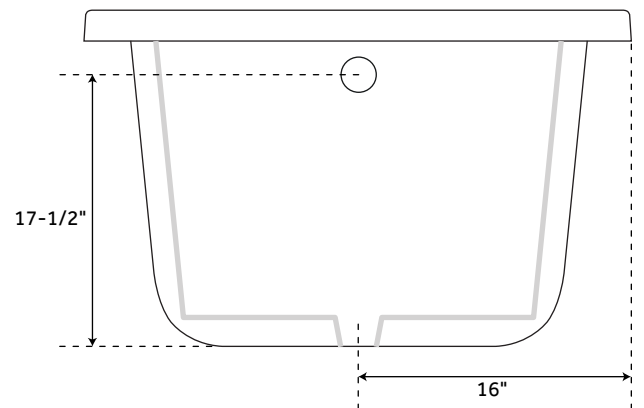

INSIDE OF BATH

- (8) HIGH-FLOW DIRECTIONAL AND VOLUME-ADJUSTABLE WHIRLPOOL JETS
- (65) CHANNEL-FED AIRJETS (air bath and total massage)

WHIRLPOOL JET

ELECTRICAL CONFIGURATIONS

WHIRLPOOL WITH INSTALLED AIR SWITCH

TOTAL MASSAGE CIRCUIT WITH OPTIONAL HEATER

AIR BATH CIRCUIT

60" x 32" PROVINCETOWN

ACRYLIC DROP-IN TUB

SKU: 948051

FEATURES

- Product Finish: White
- Overflow Hole: Yes
- Shape: Rectangle
- Material: Acrylic
- Length: 59-1/2"
- Width: 32"
- Height: 21-1/2"
- Tub Interior Length: 44"
- Tub Interior Width: 20"
- Tub Slope: 30°
- Water Depth To Overflow: 17-1/2"
- Drain Placement: End
- Drain Included: Optional
- Faucet Included: No
- Water Capacity (Gallons): 67