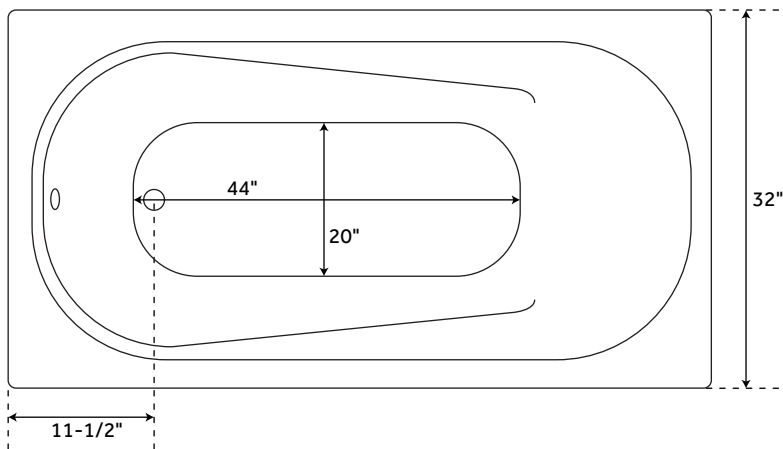

INSIDE OF BATH

- (8) HIGH-FLOW DIRECTIONAL AND VOLUME-ADJUSTABLE WHIRLPOOL JETS
- (65) CHANNEL-FED AIRJETS (air bath and total massage)

WHIRLPOOL JET

ELECTRICAL CONFIGURATIONS

WHIRLPOOL WITH INSTALLED AIR SWITCH

TOTAL MASSAGE CIRCUIT WITH OPTIONAL HEATER

AIR BATH CIRCUIT

60" x 32" PROVINCETOWN

ACRYLIC DROP-IN TUB

SKU: 948051

FEATURES

- Product Finish: White
- Overflow Hole: Yes
- Shape: Rectangle
- Material: Acrylic
- Length: 59-1/2"
- Width: 32"
- Height: 21-1/2"
- Tub Interior Length: 44"
- Tub Interior Width: 20"
- Tub Slope: 30°
- Water Depth To Overflow: 17-1/2"
- Drain Placement: End
- Drain Included: Optional
- Faucet Included: No
- Water Capacity (Gallons): 67