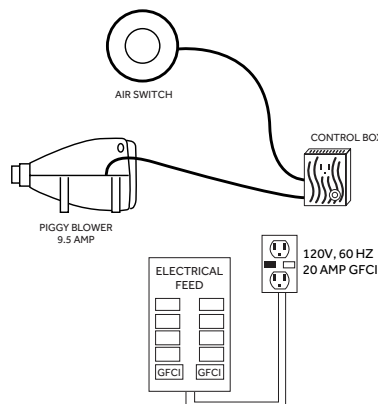

COMPONENTS LIST

- Powerful whirlpool pump with variable flow device
- Heated blower for air bath system

INSTALLATION

- Whirlpool and Total Massage units require dedicated 20 Amp, 120V service
- You must provide a receptacle with a 20 Amp configuration
- Electrical outlet must be mounted 4" (101mm) above the floor line and 12" max (305mm) inside from the edge of the bathtub, or in accordance with local building and electrical codes

INTEGRATED CONTROL PANEL

- Whirlpool Baths: Equipped with on/off switch actuator. Each depression of the switch will activate the pump
- Air Baths: Equipped with a 3-speed air switch actuator. Each depression of the switch will change the flow of air
- Total Massage Baths: Equipped with both an on/off air switch actuator for whirlpool function and 3-speed air switch actuator for air function

INSIDE OF BATH

- (8) HIGH-FLOW DIRECTIONAL AND VOLUME-ADJUSTABLE WHIRLPOOL JETS
- (65) CHANNEL-FED AIRJETS (air bath and total massage)

WHIRLPOOL JET

ELECTRICAL CONFIGURATIONS

WHIRLPOOL WITH INSTALLED AIR SWITCH

TOTAL MASSAGE CIRCUIT WITH OPTIONAL HEATER

AIR BATH CIRCUIT

60" x 32" PROVINCETOWN

ACRYLIC DROP-IN TUB

SKU: 948051

FEATURES

- Product Finish: White
- Overflow Hole: Yes
- Shape: Rectangle
- Material: Acrylic
- Length: 59-1/2"
- Width: 32"
- Height: 21-1/2"
- Tub Interior Length: 44"
- Tub Interior Width: 20"
- Tub Slope: 30°
- Water Depth To Overflow: 17-1/2"
- Drain Placement: End
- Drain Included: Optional
- Faucet Included: No
- Water Capacity (Gallons): 67