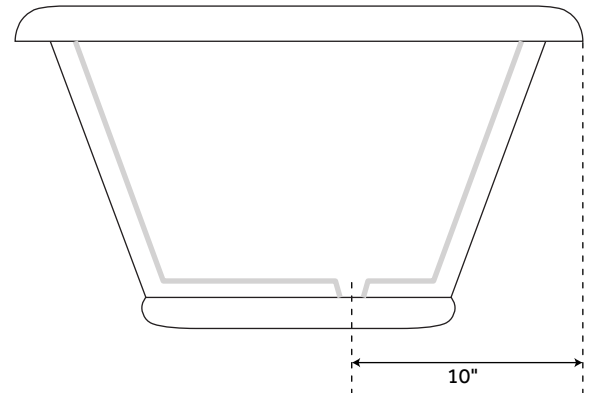

INTEGRATED CONTROL PANEL

- Intuitive electronic control buttons

INSIDE OF BATH

- (8) HIGH-FLOW DIRECTIONAL AND VOLUME-ADJUSTABLE WHIRLPOOL JETS
- (55) CHANNEL-FED AIRJETS (air bath and total massage)

WHIRLPOOL JET

ELECTRICAL CONFIGURATIONS

WHIRLPOOL CIRCUIT WITH OPTIONAL HEATER

TOTAL MESSAGE CIRCUIT WITH OPTIONAL HEATER

AIR MESSAGE CIRCUIT

66" x 40" BOCA RATON

ACRYLIC DROP-IN TUB

SKU: 948047

FEATURES

- Product Finish: White
- Overflow Hole: Yes
- Shape: Oval
- Material: Acrylic
- Length: 66"
- Width: 40"
- Height: 22"
- Tub Interior Length: 42"
- Tub Interior Width: 22"
- Tub Slope: 27.8°
- Water Depth To Overflow: 17-1/2"
- Drain Included: Optional
- Drain Placement: Offset
- Faucet Included: No
- Water Capacity (Gallons): 78