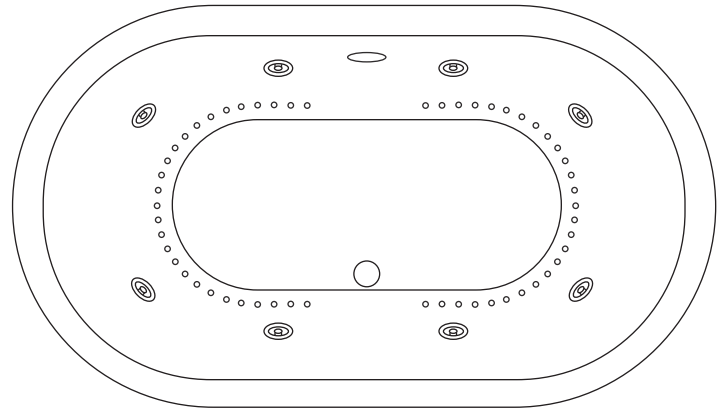

66" x 40" BOCA RATON

ACRYLIC DROP-IN TUB

SKU: 948047

FEATURES

Product Finish: White
Overflow Hole: Yes
Shape: Oval
Material: Acrylic
Length: 66"
Width: 40"
Height: 22"
Tub Interior Length: 42"
Tub Interior Width: 22"
Tub Slope: 27.8°
Water Depth To Overflow: 17-1/2"
Drain Included: Optional
Drain Placement: Offset
Faucet Included: No
Water Capacity (Gallons): 78

INTEGRATED CONTROL PANEL

- Intuitive electronic control buttons

INSIDE OF BATH

- (8) HIGH-FLOW DIRECTIONAL AND VOLUME-ADJUSTABLE WHIRLPOOL JETS
- (55) CHANNEL-FED AIRJETS (air bath and total massage)

WHIRLPOOL JET

ELECTRICAL CONFIGURATIONS

WHIRLPOOL CIRCUIT WITH OPTIONAL HEATER

TOTAL MESSAGE CIRCUIT WITH OPTIONAL HEATER

AIR MESSAGE CIRCUIT

66" x 40" BOCA RATON

ACRYLIC DROP-IN TUB

SKU: 948047

FEATURES

- Product Finish: White
- Overflow Hole: Yes
- Shape: Oval
- Material: Acrylic
- Length: 66"
- Width: 40"
- Height: 22"
- Tub Interior Length: 42"
- Tub Interior Width: 22"
- Tub Slope: 27.8°
- Water Depth To Overflow: 17-1/2"
- Drain Included: Optional
- Drain Placement: Offset
- Faucet Included: No
- Water Capacity (Gallons): 78