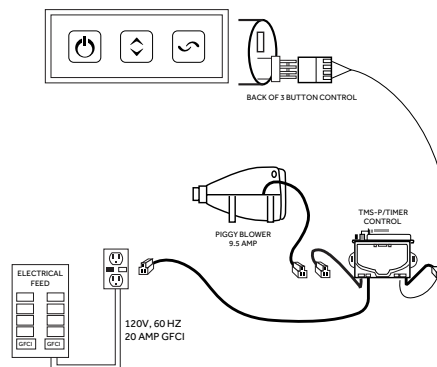

COMPONENTS LIST

- Powerful whirlpool pump with variable flow device
- Heated blower for air bath system

INSTALLATION

- Whirlpool and Total Massage units require dedicated 20 Amp, 120V service
- You must provide a receptacle with a 20 Amp configuration
- Electrical outlet must be mounted 4" (101mm) above the floor line and 12" max (305mm) inside from the edge of the bathtub, or in accordance with local building and electrical codes

INTEGRATED CONTROL PANEL

- Intuitive electronic control buttons

INSIDE OF BATH

- (8) HIGH-FLOW DIRECTIONAL AND VOLUME-ADJUSTABLE WHIRLPOOL JETS
- (55) CHANNEL-FED AIRJETS (air bath and total massage)

WHIRLPOOL JET

ELECTRICAL CONFIGURATIONS

WHIRLPOOL CIRCUIT WITH OPTIONAL HEATER

TOTAL MESSAGE CIRCUIT WITH OPTIONAL HEATER

AIR MESSAGE CIRCUIT

66" x 40" BOCA RATON

ACRYLIC DROP-IN TUB

SKU: 948047

FEATURES