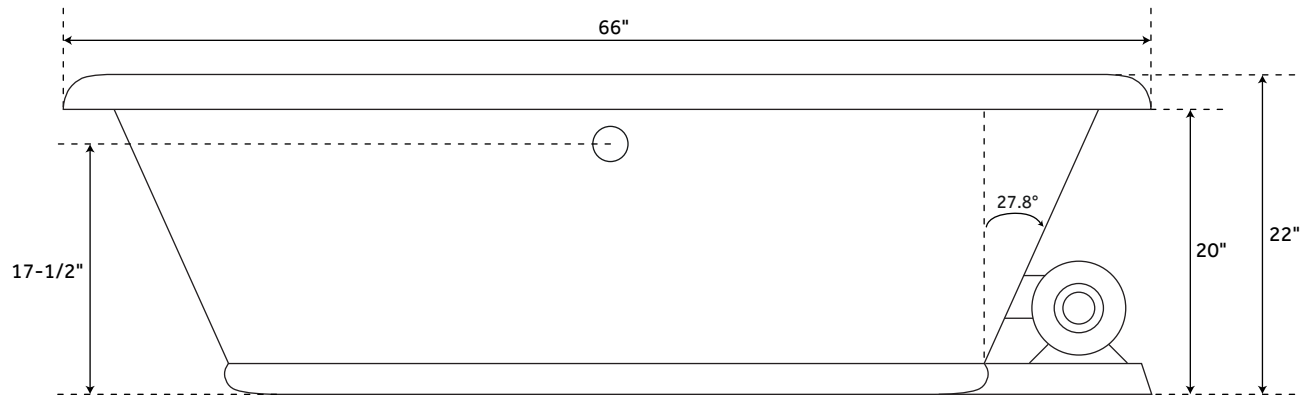

INTEGRATED CONTROL PANEL

- Intuitive electronic control buttons

INSIDE OF BATH

- (8) HIGH-FLOW DIRECTIONAL AND VOLUME-ADJUSTABLE WHIRLPOOL JETS
- (55) CHANNEL-FED AIRJETS (air bath and total massage)

WHIRLPOOL JET

ELECTRICAL CONFIGURATIONS

WHIRLPOOL CIRCUIT WITH OPTIONAL HEATER

TOTAL MESSAGE CIRCUIT WITH OPTIONAL HEATER

AIR MESSAGE CIRCUIT

66" x 40" BOCA RATON

ACRYLIC DROP-IN TUB

SKU: 948047

FEATURES

- Product Finish: White
- Overflow Hole: Yes
- Shape: Oval
- Material: Acrylic
- Length: 66"
- Width: 40"
- Height: 22"
- Tub Interior Length: 42"
- Tub Interior Width: 22"
- Tub Slope: 27.8°
- Water Depth To Overflow: 17-1/2"
- Drain Included: Optional
- Drain Placement: Offset
- Faucet Included: No
- Water Capacity (Gallons): 78