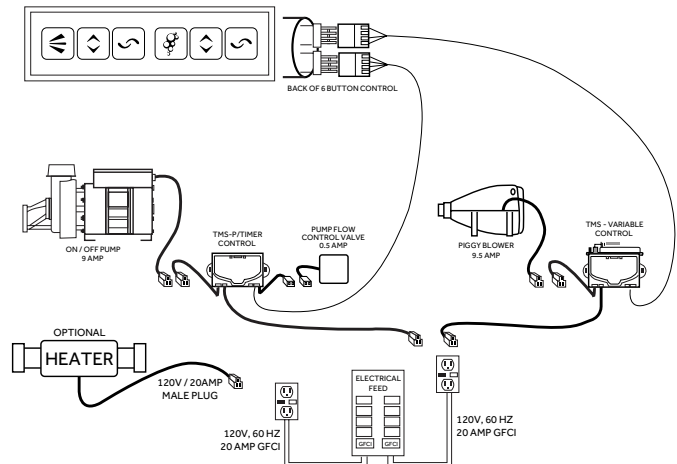

COMPONENTS LIST

- Powerful whirlpool pump with variable flow device
- Heated blower for air bath system

INSTALLATION

- Whirlpool and Total Massage units require dedicated 20 Amp, 120V service
- You must provide a receptacle with a 20 Amp configuration
- Electrical outlet must be mounted 4" (101mm) above the floor line and 12" max (305mm) inside from the edge of the bathtub, or in accordance with local building and electrical codes

INTEGRATED CONTROL PANEL

- Intuitive electronic control buttons

INSIDE OF BATH

- (8) HIGH-FLOW DIRECTIONAL AND VOLUME-ADJUSTABLE WHIRLPOOL JETS
- (55) CHANNEL-FED AIRJETS (air bath and total massage)

WHIRLPOOL JET

ELECTRICAL CONFIGURATIONS

WHIRLPOOL CIRCUIT WITH OPTIONAL HEATER

TOTAL MESSAGE CIRCUIT WITH OPTIONAL HEATER

AIR MESSAGE CIRCUIT

66" x 40" BOCA RATON

ACRYLIC DROP-IN TUB

SKU: 948047

FEATURES

- Product Finish: White
- Overflow Hole: Yes
- Shape: Oval
- Material: Acrylic
- Length: 66"
- Width: 40"
- Height: 22"
- Tub Interior Length: 42"
- Tub Interior Width: 22"
- Tub Slope: 27.8°
- Water Depth To Overflow: 17-1/2"
- Drain Included: Optional
- Drain Placement: Offset
- Faucet Included: No
- Water Capacity (Gallons): 78