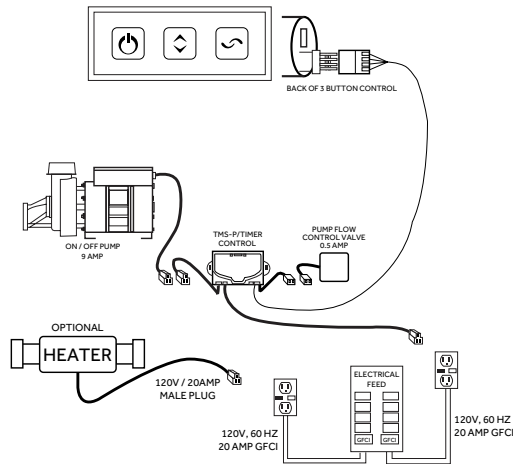

COMPONENTS LIST

- Powerful whirlpool pump with variable flow device
- Heated blower for air bath system

INSTALLATION

- Whirlpool and Total Massage units require dedicated 20 Amp, 120V service
- You must provide a receptacle with a 20 Amp configuration
- Electrical outlet must be mounted 4" (101mm) above the floor line and 12" max (305mm) inside from the edge of the bathtub, or in accordance with local building and electrical codes

INTEGRATED CONTROL PANEL

- Intuitive electronic control buttons

INSIDE OF BATH

- (8) HIGH-FLOW DIRECTIONAL AND VOLUME-ADJUSTABLE WHIRLPOOL JETS
- (55) CHANNEL-FED AIRJETS (air bath and total massage)

WHIRLPOOL JET

ELECTRICAL CONFIGURATIONS

WHIRLPOOL CIRCUIT WITH OPTIONAL HEATER

TOTAL MESSAGE CIRCUIT WITH OPTIONAL HEATER

AIR MESSAGE CIRCUIT

66" x 40" BOCA RATON

ACRYLIC DROP-IN TUB

SKU: 948047

FEATURES