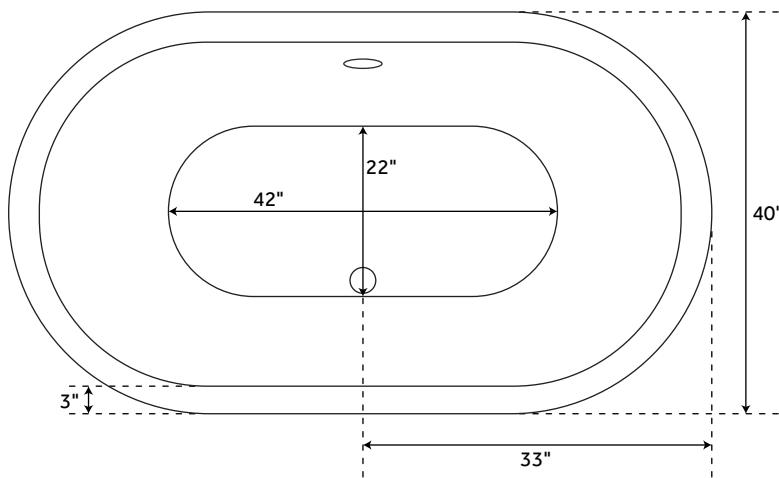

66" x 40" BOCA RATON

ACRYLIC DROP-IN TUB

SKU: 948047

FEATURES

Product Finish: White
Overflow Hole: Yes
Shape: Oval
Material: Acrylic
Length: 66"
Width: 40"
Height: 22"
Tub Interior Length: 42"
Tub Interior Width: 22"
Tub Slope: 27.8°
Water Depth To Overflow: 17-1/2"
Drain Included: Optional
Drain Placement: Offset
Faucet Included: No
Water Capacity (Gallons): 78

INTEGRATED CONTROL PANEL

- Intuitive electronic control buttons

INSIDE OF BATH

- (8) HIGH-FLOW DIRECTIONAL AND VOLUME-ADJUSTABLE WHIRLPOOL JETS
- (55) CHANNEL-FED AIRJETS (air bath and total massage)

WHIRLPOOL JET

ELECTRICAL CONFIGURATIONS

WHIRLPOOL CIRCUIT WITH OPTIONAL HEATER

TOTAL MESSAGE CIRCUIT WITH OPTIONAL HEATER

AIR MESSAGE CIRCUIT

66" x 40" BOCA RATON

ACRYLIC DROP-IN TUB

SKU: 948047

FEATURES

- Product Finish: White
- Overflow Hole: Yes
- Shape: Oval
- Material: Acrylic
- Length: 66"
- Width: 40"
- Height: 22"
- Tub Interior Length: 42"
- Tub Interior Width: 22"
- Tub Slope: 27.8°
- Water Depth To Overflow: 17-1/2"
- Drain Included: Optional
- Drain Placement: Offset
- Faucet Included: No
- Water Capacity (Gallons): 78