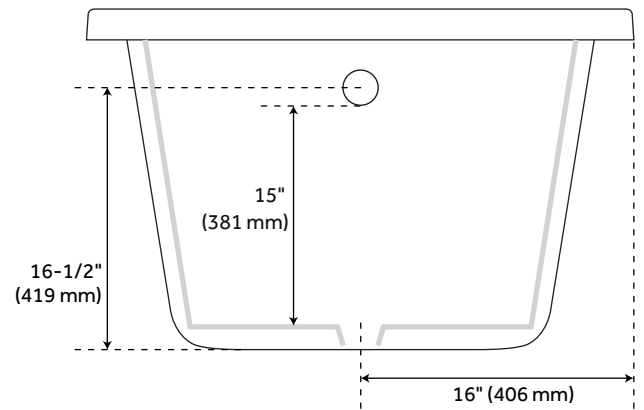

60" X 32" BRADENTON ACRYLIC DROP-IN SOAKING TUB

SKU: 948046
Code: SHBDS6032

FEATURES

Design: Modern
Product Finish: White
Material: acrylic
Length: 59-1/2"
Width: 32"
Height: 21"
Overflow Hole: Yes
Water Depth To Overflow: 15"
Exterior Treatment: Smooth
Interior Treatment: Smooth
Faucet Included: No
Shape: Rectangle
Tub Overflow: Yes
Tub Material: Acrylic
Tub Interior Length: 41"
Tub Interior Width: 20"
Faucet Drillings: No Drillings
Water Capacity (Gallons): 48"
Tub Weight Uncrated (lbs): 77

REVISED 6/5/2023

60" X 32" BRADENTON ACRYLIC DROP-IN SOAKING TUB

SKU: 948046

Code: SHBDS6032

ADDITIONAL FEATURES

- All dimensions ($\pm 1/2"$).
- Integral arm rests.
- Textured slip-resistant bottom.
- Pre-leveled base.
- Optional Quick Connect Drop-In Drain Kit Includes:
 - Floor Plate, 1-1/2" PVC Pipe, 2" x 1-1/2" Trap Adapters, 1 Brass Threaded, 1 Brass Unthreaded Tailpiece and Plug.
 - Installs above your subfloor, but underneath your cement floor or tile, so you do not need access below the fixture.
- [ABS drain version available if needed for your installation.](#)

REVISED 6/5/2023

60" X 32" BRADENTON ACRYLIC DROP-IN SOAKING TUB

All dimensions and specifications are nominal and may vary. Use actual products for accuracy in critical situations.