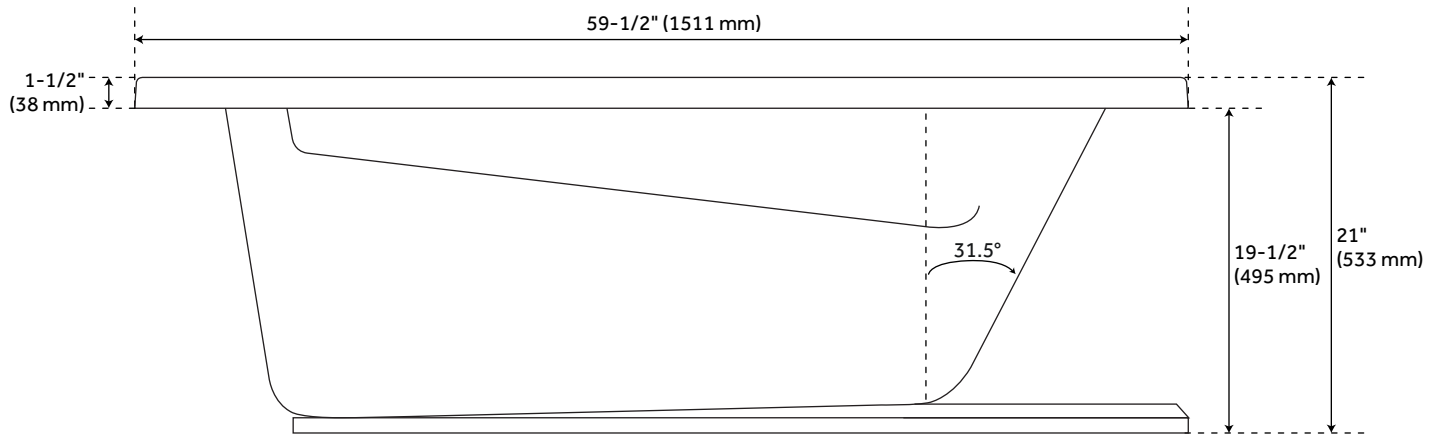

60" X 32" BRADENTON ACRYLIC DROP-IN SOAKING TUB

SKU: 948046
Code: SHBDS6032

FEATURES

Design: Modern
Product Finish: White
Material: acrylic
Length: 59-1/2"
Width: 32"
Height: 21"
Overflow Hole: Yes
Water Depth To Overflow: 15"
Exterior Treatment: Smooth
Interior Treatment: Smooth
Faucet Included: No
Shape: Rectangle
Tub Overflow: Yes
Tub Material: Acrylic
Tub Interior Length: 41"
Tub Interior Width: 20"
Faucet Drillings: No Drillings
Water Capacity (Gallons): 48"
Tub Weight Uncrated (lbs): 77

REVISED 6/5/2023

60" X 32" BRADENTON ACRYLIC DROP-IN SOAKING TUB

SKU: 948046

Code: SHBDS6032

ADDITIONAL FEATURES

- All dimensions ($\pm 1/2"$).
- Integral arm rests.
- Textured slip-resistant bottom.
- Pre-leveled base.
- Optional Quick Connect Drop-In Drain Kit Includes:
 - Floor Plate, 1-1/2" PVC Pipe, 2" x 1-1/2" Trap Adapters, 1 Brass Threaded, 1 Brass Unthreaded Tailpiece and Plug.
 - Installs above your subfloor, but underneath your cement floor or tile, so you do not need access below the fixture.
- [ABS drain version available if needed for your installation.](#)

REVISED 6/5/2023

60" X 32" BRADENTON ACRYLIC DROP-IN SOAKING TUB

All dimensions and specifications are nominal and may vary. Use actual products for accuracy in critical situations.