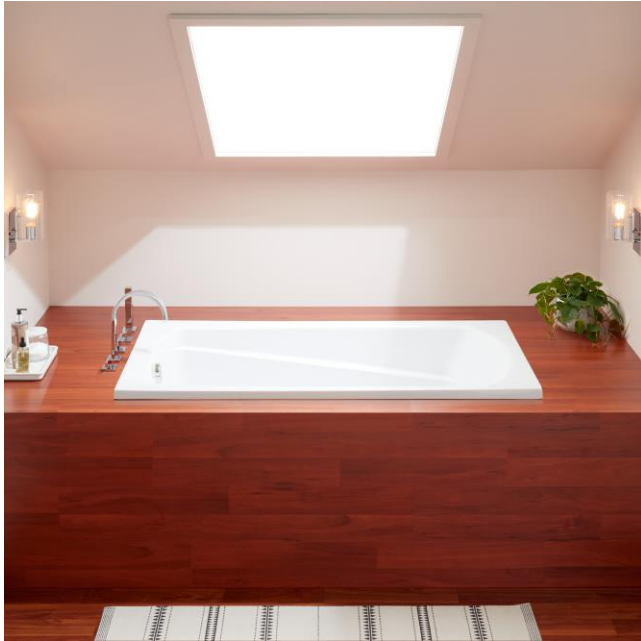

60" X 32" BRADENTON ACRYLIC DROP-IN SOAKING TUB

SKU: 948046
Code: SHBDS6032

FEATURES

Design: Modern
Product Finish: White
Material: acrylic
Length: 59-1/2"
Width: 32"
Height: 21"
Overflow Hole: Yes
Water Depth To Overflow: 15"
Exterior Treatment: Smooth
Interior Treatment: Smooth
Faucet Included: No
Shape: Rectangle
Tub Overflow: Yes
Tub Material: Acrylic
Tub Interior Length: 41"
Tub Interior Width: 20"
Faucet Drillings: No Drillings
Water Capacity (Gallons): 48"
Tub Weight Uncrated (lbs): 77

REVISED 6/5/2023

60" X 32" BRADENTON ACRYLIC DROP-IN SOAKING TUB

SKU: 948046

Code: SHBDS6032

ADDITIONAL FEATURES

- All dimensions ($\pm 1/2"$).
- Integral arm rests.
- Textured slip-resistant bottom.
- Pre-leveled base.
- Optional Quick Connect Drop-In Drain Kit Includes:
 - Floor Plate, 1-1/2" PVC Pipe, 2" x 1-1/2" Trap Adapters, 1 Brass Threaded, 1 Brass Unthreaded Tailpiece and Plug.
 - Installs above your subfloor, but underneath your cement floor or tile, so you do not need access below the fixture.
- [ABS drain version available if needed for your installation.](#)

REVISED 6/5/2023

60" X 32" BRADENTON ACRYLIC DROP-IN SOAKING TUB

All dimensions and specifications are nominal and may vary. Use actual products for accuracy in critical situations.