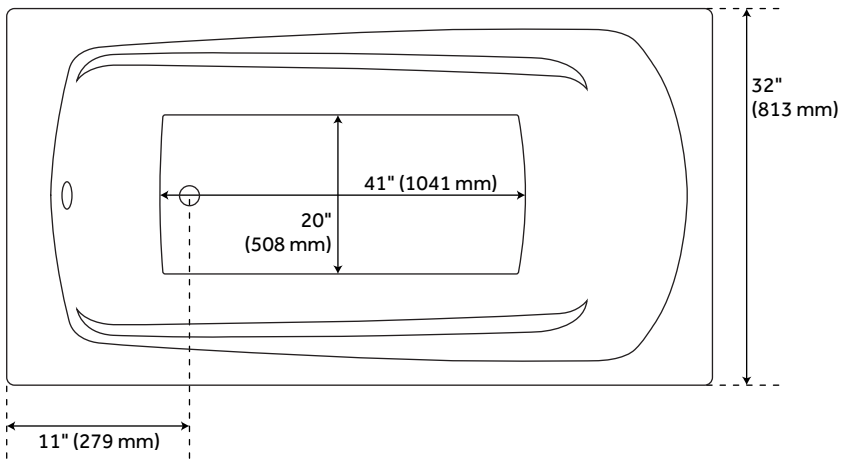

60" X 32" BRADENTON ACRYLIC DROP-IN SOAKING TUB

SKU: 948046
Code: SHBDS6032

FEATURES

Design: Modern
Product Finish: White
Material: acrylic
Length: 59-1/2"
Width: 32"
Height: 21"
Overflow Hole: Yes
Water Depth To Overflow: 15"
Exterior Treatment: Smooth
Interior Treatment: Smooth
Faucet Included: No
Shape: Rectangle
Tub Overflow: Yes
Tub Material: Acrylic
Tub Interior Length: 41"
Tub Interior Width: 20"
Faucet Drillings: No Drillings
Water Capacity (Gallons): 48"
Tub Weight Uncrated (lbs): 77

REVISED 6/5/2023

60" X 32" BRADENTON ACRYLIC DROP-IN SOAKING TUB

SKU: 948046

Code: SHBDS6032

ADDITIONAL FEATURES

- All dimensions ($\pm 1/2"$).
- Integral arm rests.
- Textured slip-resistant bottom.
- Pre-leveled base.
- Optional Quick Connect Drop-In Drain Kit Includes:
 - Floor Plate, 1-1/2" PVC Pipe, 2" x 1-1/2" Trap Adapters, 1 Brass Threaded, 1 Brass Unthreaded Tailpiece and Plug.
 - Installs above your subfloor, but underneath your cement floor or tile, so you do not need access below the fixture.
- [ABS drain version available if needed for your installation.](#)

REVISED 6/5/2023

60" X 32" BRADENTON ACRYLIC DROP-IN SOAKING TUB

All dimensions and specifications are nominal and may vary. Use actual products for accuracy in critical situations.