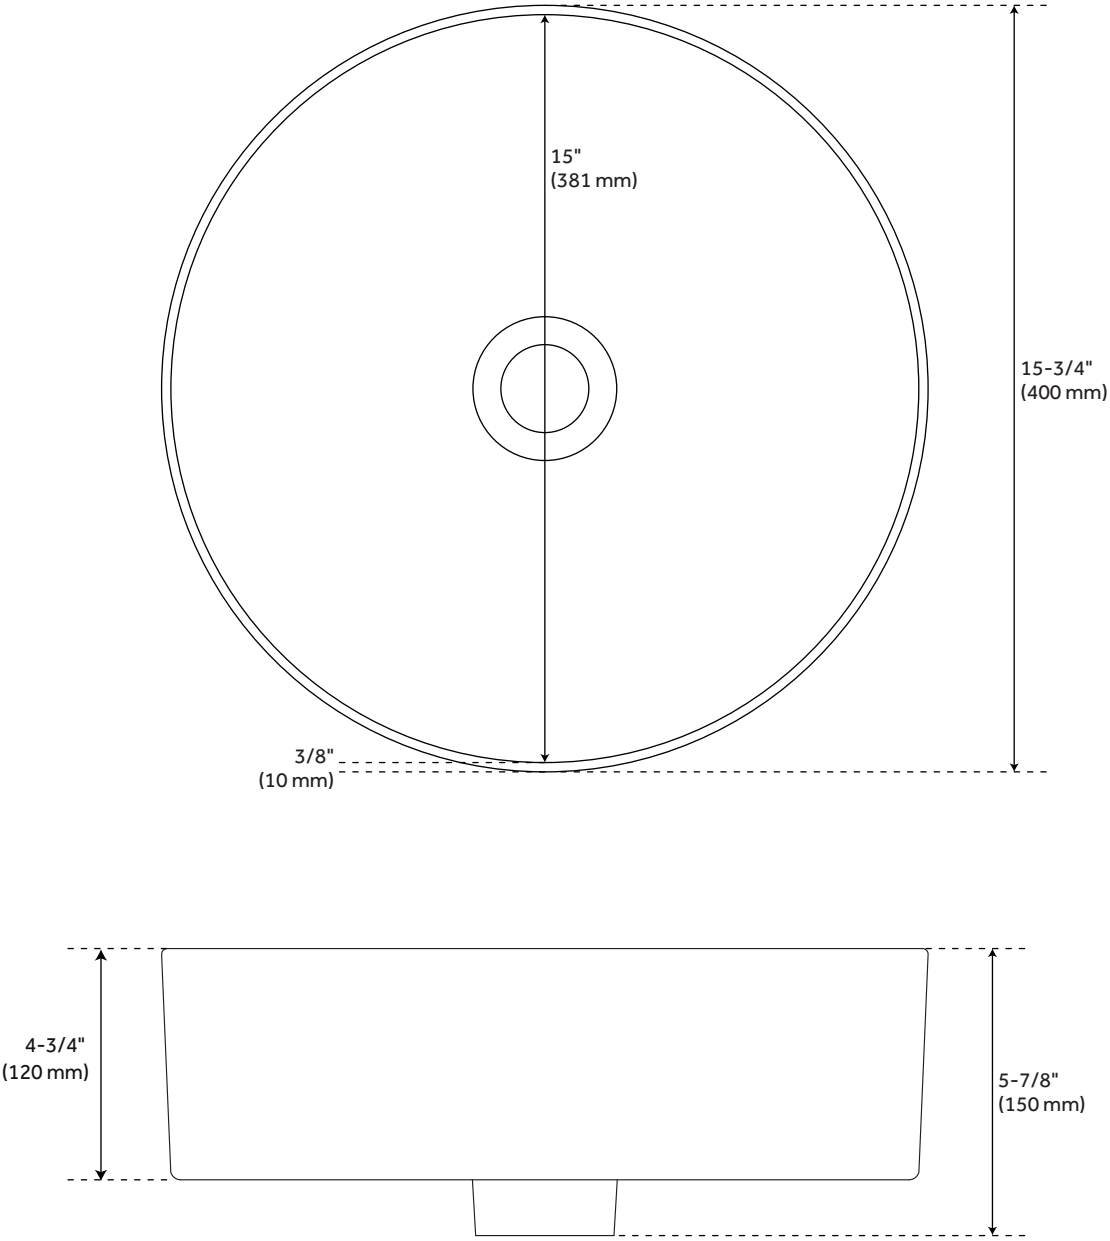

HIBISCUS ROUND FIRECLAY VESSEL SINK - WHITE

All dimensions and specifications are nominal and may vary. Use actual products for accuracy in critical situations.