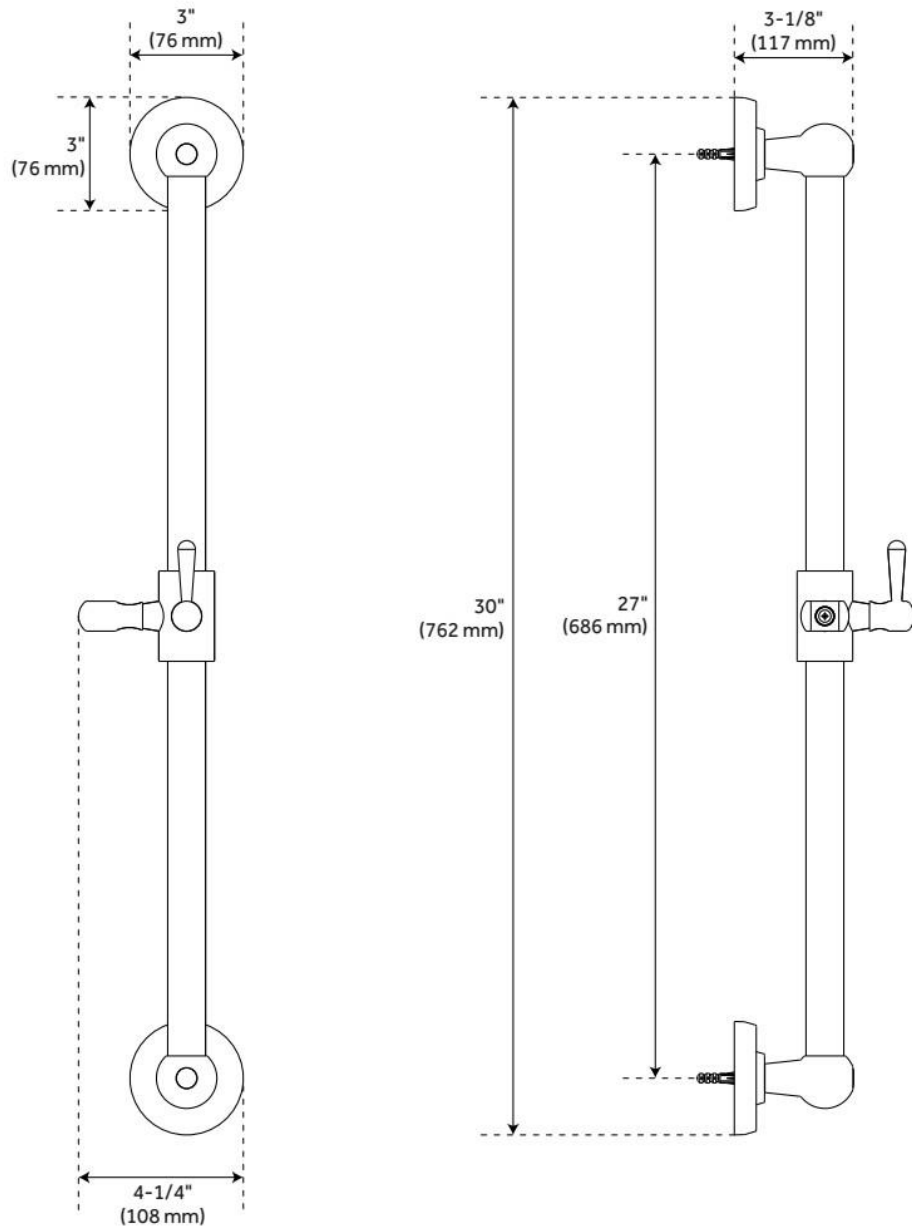

ASME A112.18.1/CSA B125.1, WaterSense by IAPMO, LISTED ID: SHH1010*, SHHS4010G*

ADDITIONAL FEATURES

- Metal bar and mounting posts.
- Adjustable angle for handshower mount.
- 5 function handshower (full spray, massage spray, aerated spray, full & massage spray and full & aerated).
- Factory installed backflow prevention check valve.
- 60" - 72" stretchable metal shower hose.
- Double spiral constructed hose.
- Metal conical nut.
- Handshower Length: 9-3/4".
- Handshower Width: 3-5/8".
- Handshower Depth: 2-3/4".

REVISED 6/11/2024

60" METAL HAND SHOWER HOSE

SKU: 948088
Code: SHH1010

FEATURES

Connection Type: 1/2" IPS

ASME A112.18.1/CSA B125.1, Massachusetts Accepted, LISTED ID: SHH1010*

ADDITIONAL FEATURES

- Hand Sprayer sold separately.
- 60" - 72" stretchable metal shower hose.
- Double spiral constructed hose.

REVISED 6/11/2024

60" METAL HAND SHOWER HOSE

SKU: 948088
Code: SHH1010

REVISED 6/11/2024

30" TRADITIONAL SLIDE BAR FOR HAND SHOWER

SKU: 948916
Code: SHSB3010

FEATURES

Material: Brass

ADDITIONAL FEATURES

- Metal bar and mounting posts.
- Adjustable angle for handshower mount.

REVISED 6/5/2024

30" TRADITIONAL SLIDE BAR FOR HAND SHOWER

SKU: 948916
Code: SHSB3010

REVISED 6/5/2024

TRADITIONAL MULTIFUNCTION HAND SHOWER