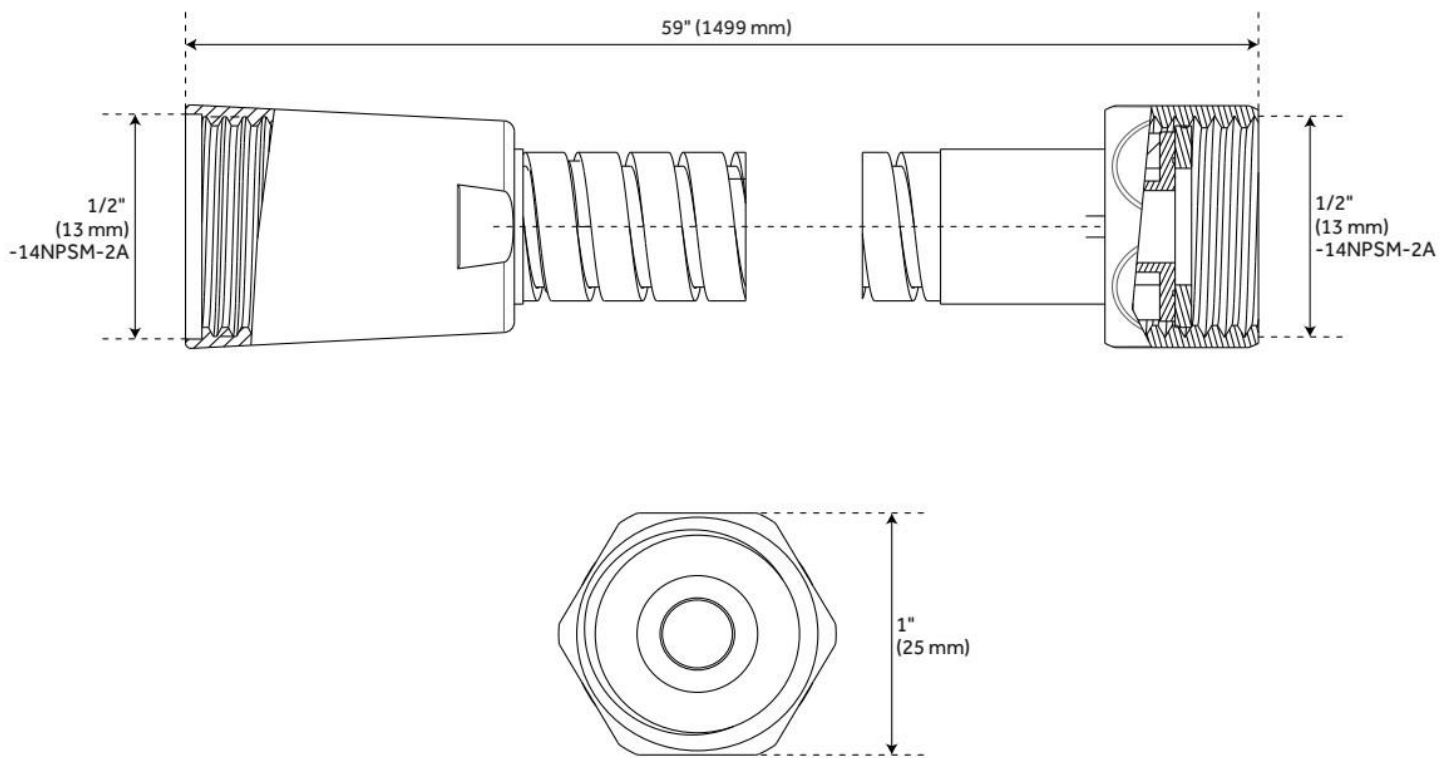

30" TRADITIONAL MULTIFUNCTION HAND SHOWER AND SLIDE BAR

SKU: 949074-30

Code: SHSB3010, SHHS4010G, SHH1010

FEATURES

Material: Brass

Hand Shower Spray: Full

Hand Shower Flow Rate: 1.8 gpm (6.8 L/min) @ 80 psi

ASME A112.18.1/CSA B125.1, WaterSense by IAPMO, LISTED ID: SHH1010*, SHHS4010G*

ADDITIONAL FEATURES

- Metal bar and mounting posts.
- Adjustable angle for handshower mount.
- 5 function handshower (full spray, massage spray, aerated spray, full & massage spray and full & aerated).
- Factory installed backflow prevention check valve.
- 60" - 72" stretchable metal shower hose.
- Double spiral constructed hose.
- Metal conical nut.
- Handshower Length: 9-3/4".
- Handshower Width: 3-5/8".
- Handshower Depth: 2-3/4".

REVISED 6/11/2024

60" METAL HAND SHOWER HOSE

SKU: 948088
Code: SHH1010

FEATURES

Connection Type: 1/2" IPS

ASME A112.18.1/CSA B125.1, Massachusetts Accepted, LISTED ID: SHH1010*

ADDITIONAL FEATURES

- Hand Sprayer sold separately.
- 60" - 72" stretchable metal shower hose.
- Double spiral constructed hose.

REVISED 6/11/2024

60" METAL HAND SHOWER HOSE

SKU: 948088
Code: SHH1010

REVISED 6/11/2024

30" TRADITIONAL SLIDE BAR FOR HAND SHOWER

SKU: 948916
Code: SHSB3010

FEATURES

Material: Brass