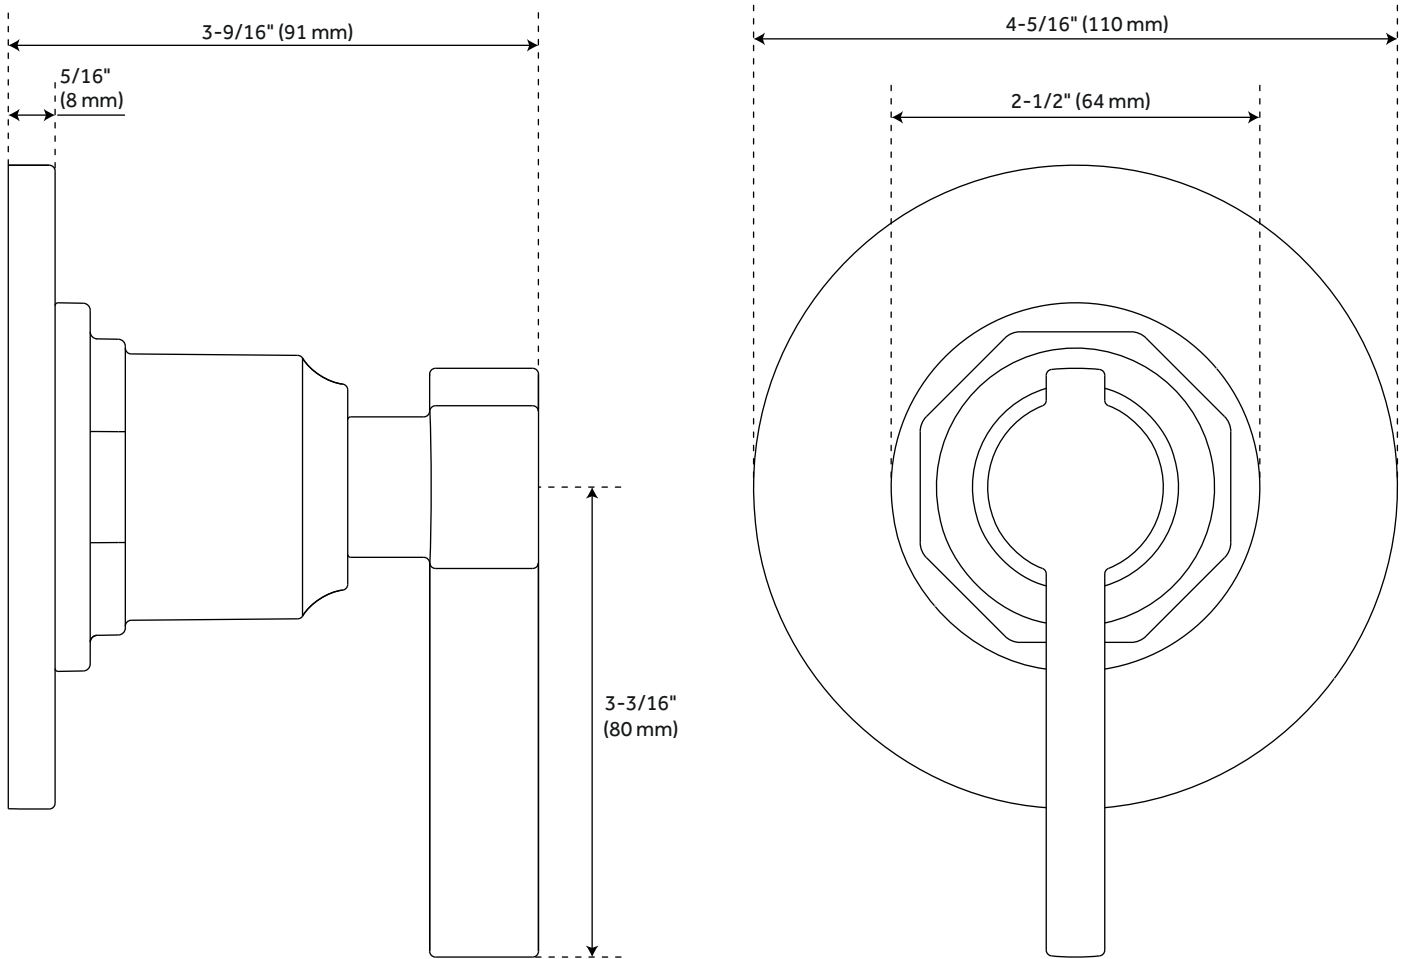

GREYFIELD IN-WALL SHOWER DIVERTER

SKU: 948901

Code: SHGF9005, SH6103, SH484199, SH484198, SH485517, SH485516

FEATURES

Installation Type: Wall Mount

Design: Modern

Material: Brass

Assembly Required: No

Shape: Round

Handle Type: Lever

NPT Connection: 3/4"

Valve Trim Width: 4-5/16"

Valve Trim Height: 4-5/16"

Diverter Included: Yes

Diverter Outlets: 3

ASME A112.18.1/CSA B125.1

Massachusetts Accepted

REVISED 1/23/2024

GREYFIELD IN-WALL SHOWER DIVERTER

SKU: 948901

Code: SHGF9005, SH6103, SH484199, SH484198, SH485517, SH485516

ADDITIONAL FEATURES

- Metal handle.
- Metal Escutcheon.
- Not intended as a shut off valve.
- Six total settings allow for shared water flow between outlets, giving you the ability to use two functions at once.
- Optional Rough-in Valve:
 - Available Single-Function Diverter Valve Cartridge restricts water flow to one outlet at a time.
 - Brass valve body.
 - Ceramic cartridge.
 - Must be installed in accordance with provided installation instructions.

REVISED 1/23/2024

GREYFIELD IN-WALL SHOWER DIVERTER

All dimensions and specifications are nominal and may vary. Use actual products for accuracy in critical situations.

GREYFIELD OPTIONAL 3-WAY IN-WALL DIVERTER ROUGH-IN VALVE - 3/4"