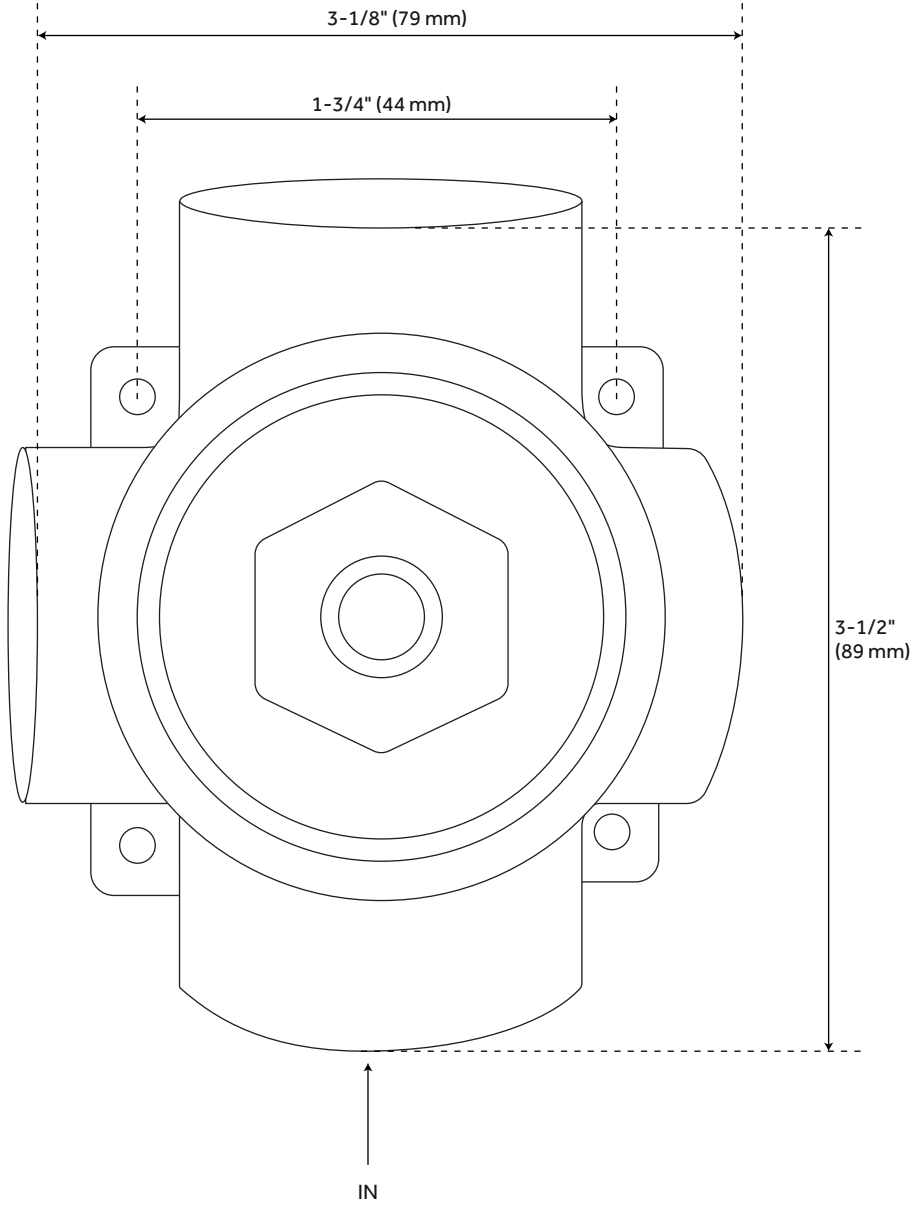

GREYFIELD IN-WALL SHOWER DIVERTER

SKU: 948901

Code: SHGF9005, SH6103, SH484199, SH484198, SH485517, SH485516

FEATURES

Installation Type: Wall Mount

Design: Modern

Material: Brass

Assembly Required: No

Shape: Round

Handle Type: Lever

NPT Connection: 3/4"

Valve Trim Width: 4-5/16"

Valve Trim Height: 4-5/16"

Diverter Included: Yes

Diverter Outlets: 3

ASME A112.18.1/CSA B125.1

Massachusetts Accepted

REVISED 1/23/2024

GREYFIELD IN-WALL SHOWER DIVERTER

SKU: 948901

Code: SHGF9005, SH6103, SH484199, SH484198, SH485517, SH485516

ADDITIONAL FEATURES

- Metal handle.
- Metal Escutcheon.
- Not intended as a shut off valve.
- Six total settings allow for shared water flow between outlets, giving you the ability to use two functions at once.
- Optional Rough-in Valve:
 - Available Single-Function Diverter Valve Cartridge restricts water flow to one outlet at a time.
 - Brass valve body.
 - Ceramic cartridge.
 - Must be installed in accordance with provided installation instructions.

REVISED 1/23/2024

GREYFIELD IN-WALL SHOWER DIVERTER

All dimensions and specifications are nominal and may vary. Use actual products for accuracy in critical situations.

GREYFIELD OPTIONAL 3-WAY IN-WALL DIVERTER ROUGH-IN VALVE - 3/4"