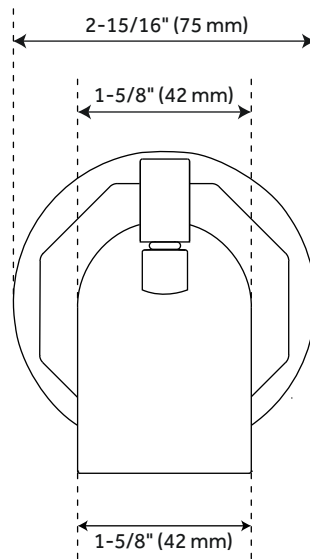

GREYFIELD TUB SPOUT WITH DIVERTER

SKU: 948965

Code: SHTS86, SH485195, SH485513

FEATURES

Installation Type: Wall Mount

Design: Modern

Material: Metal

Length: 7-15/16"

Width: 1-5/8"

Height: 3-1/16"

Base Plate Height: 2-15/16"

Assembly Required: Yes

Faucet Centers: Single-Hole

Tub Filler Spout Reach: 7-1/8"

Diverter Included: Yes

Diverter Outlets: 1

Flow Rate: 17.6 gpm (66.5 l/min) @ 80 psi

Tub Faucet Material: Metal

ASME A112.18.1/CSA B125.1

Massachusetts Accepted

REVISED 1/23/2024

GREYFIELD TUB SPOUT WITH DIVERTER

SKU: 948965

Code: SHTS86, SH485195, SH485513

ADDITIONAL FEATURES

- 1/2" Slip-fit connection.

REVISED 1/23/2024

GREYFIELD TUB SPOUT WITH DIVERTER

All dimensions and specifications are nominal and may vary. Use actual products for accuracy in critical situations.