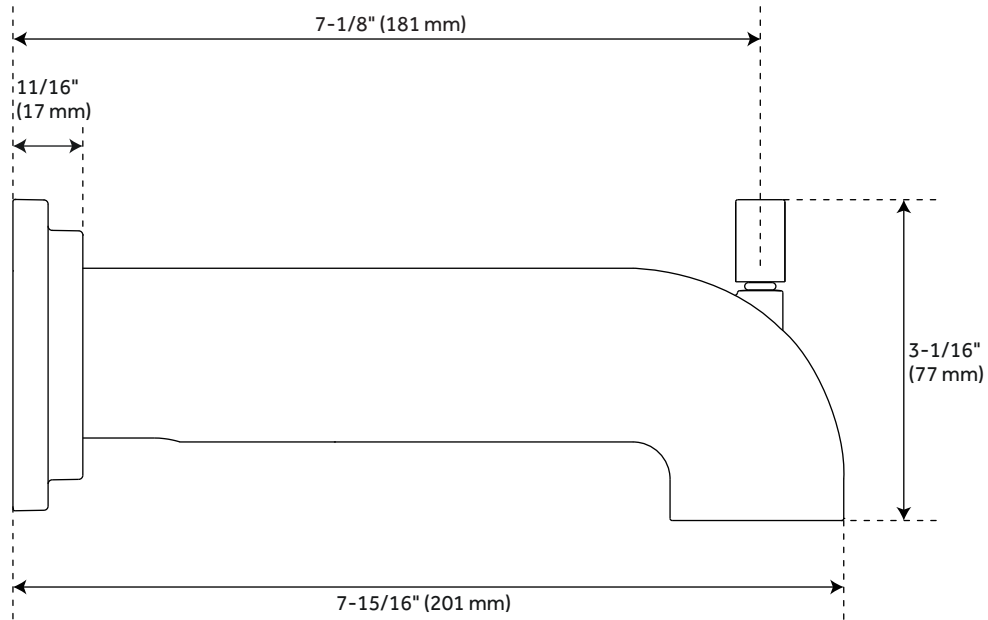

GREYFIELD TUB SPOUT WITH DIVERTER

SKU: 948965

Code: SHTS86, SH485195, SH485513

FEATURES

Installation Type: Wall Mount

Design: Modern

Material: Metal

Length: 7-15/16"

Width: 1-5/8"

Height: 3-1/16"

Base Plate Height: 2-15/16"

Assembly Required: Yes

Faucet Centers: Single-Hole

Tub Filler Spout Reach: 7-1/8"

Diverter Included: Yes

Diverter Outlets: 1

Flow Rate: 17.6 gpm (66.5 l/min) @ 80 psi

Tub Faucet Material: Metal

ASME A112.18.1/CSA B125.1

Massachusetts Accepted

REVISED 1/23/2024

GREYFIELD TUB SPOUT WITH DIVERTER

SKU: 948965

Code: SHTS86, SH485195, SH485513

ADDITIONAL FEATURES

- 1/2" Slip-fit connection.

REVISED 1/23/2024

GREYFIELD TUB SPOUT WITH DIVERTER

All dimensions and specifications are nominal and may vary. Use actual products for accuracy in critical situations.