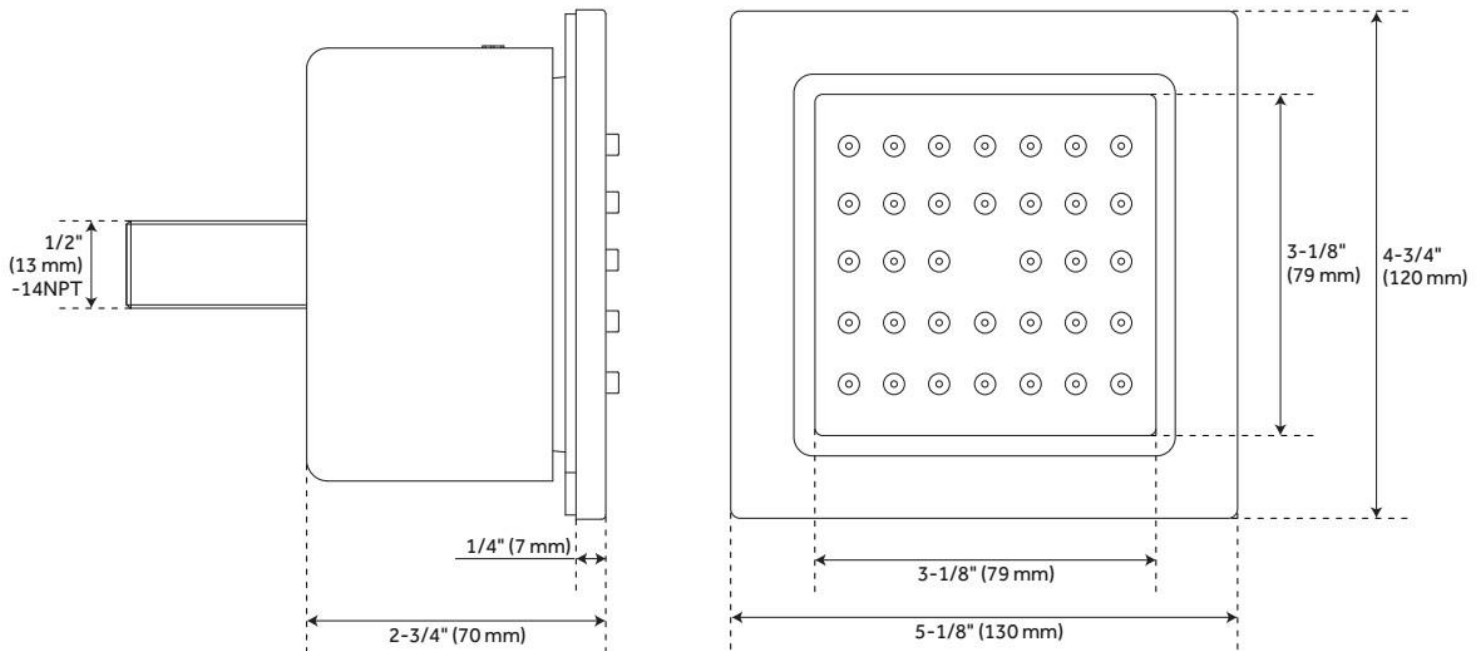

## FEATURES

Material: Brass

Shower Head Swivel: Yes

Flow Rate: 2.5 gpm (9.5 L/min) @ 80 psi

Connection Type: 1/2" IPS

ASME A112.18.1/CSA B125.1, LISTED ID: SHBS6040E\*\*

## ADDITIONAL FEATURES

- 1/2" Male connection.
- Jet surface area: 3-1/8"
- Surface depth: 1/4"

REVISED 6/10/2024

# SQUARE FLUSH-MOUNT SWIVEL BODY SPRAY

SKU: 948944

Code: SHBS6040E

REVISED 6/10/2024