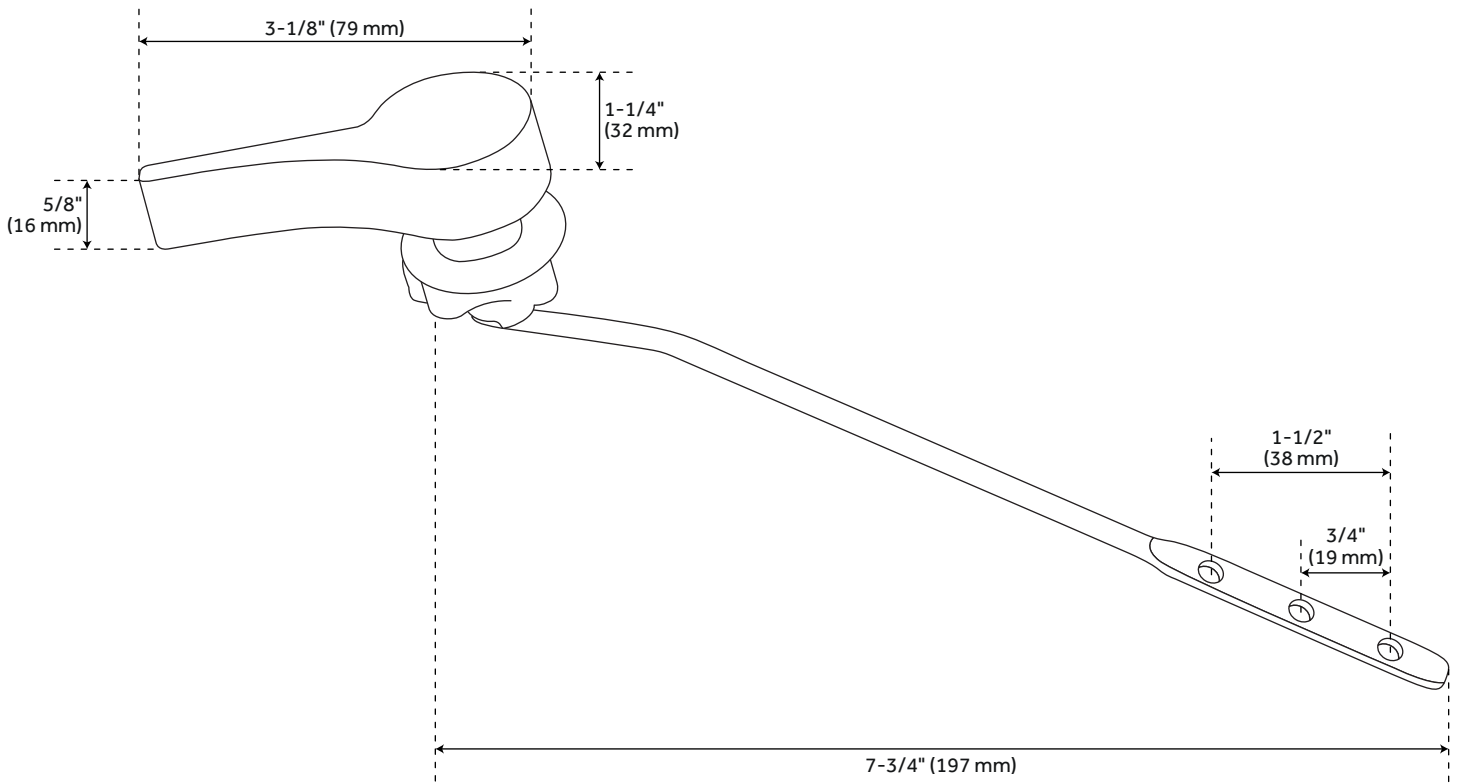

BRADENTON TOILET TANK LEVER

SKU: 948028

Code: SH423

FEATURES

Material: Brass

Length: 3-1/8"

Width: 5/8"

Height: 1-1/4"

REVISED 3/29/2023

BRADENTON TOILET TANK LEVER

SKU: 948028

Code: SH423

ADDITIONAL FEATURES

- Solid brass trip lever and a zinc handle.
- Fits most front mount conventional toilet tanks.
- Handle Length: 3-1/8".
- Handle Depth: 5/8".
- Handle Height: 1-1/4".
- Interior trip lever: 7-3/4".

REVISED 3/29/2023

BRADENTON TOILET TANK LEVER

SKU: 948028

SH423

All dimensions and specifications are nominal and may vary. Use actual products for accuracy in critical situations.