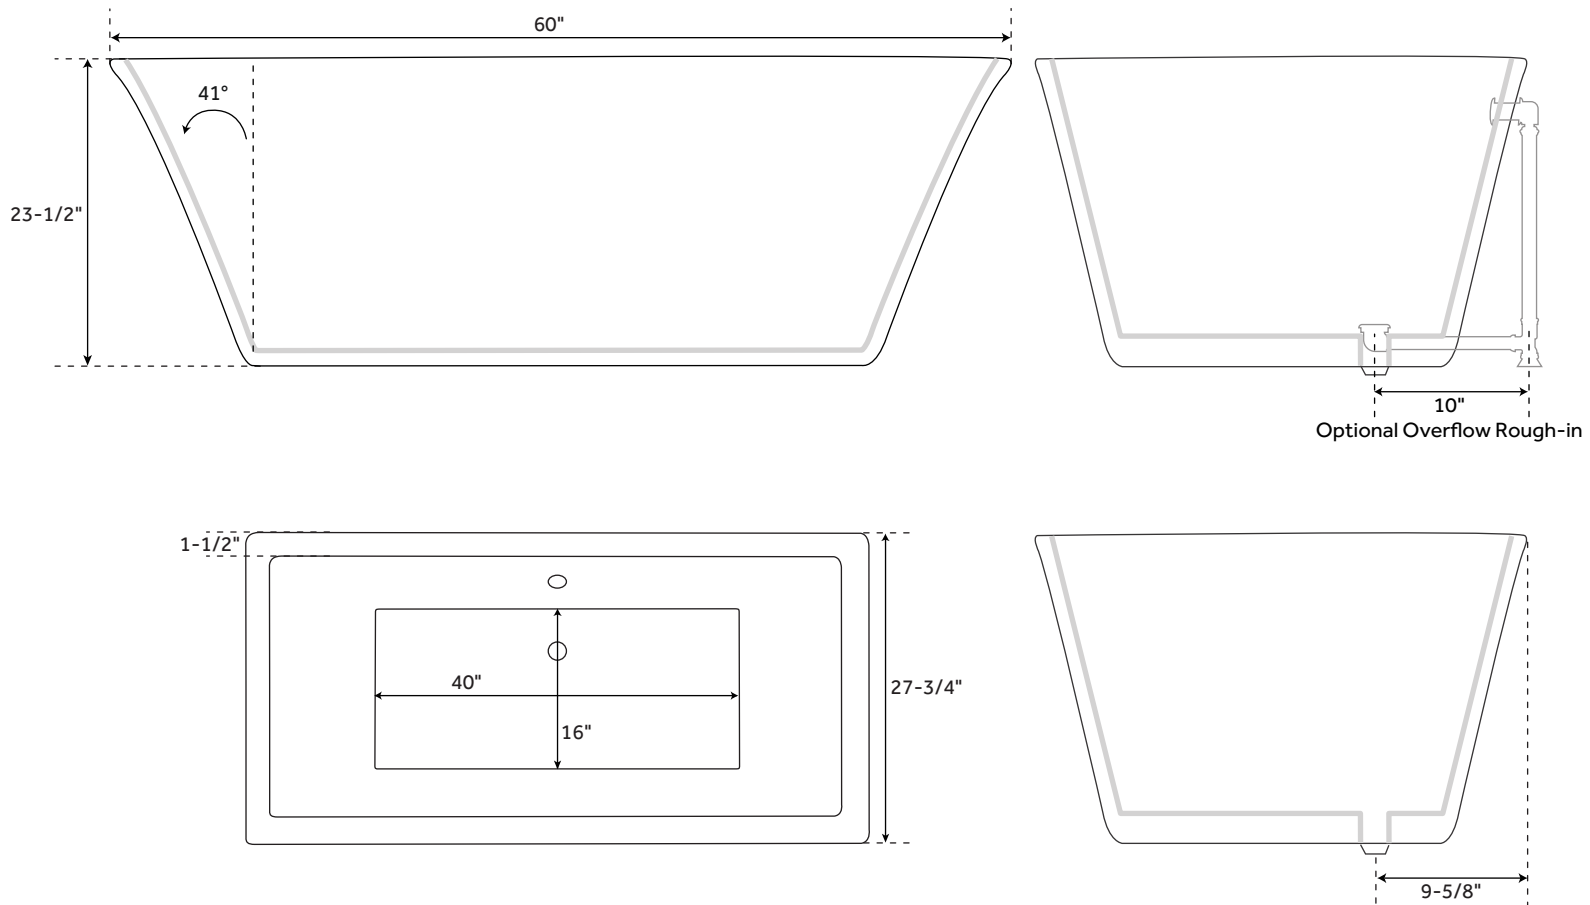

60" LAXSON

ACRYLIC FREESTANDING TUB

SKU: 948612

FEATURES

Product Finish: White
Overflow Hole: Optional
Shape: Rectangle
Material: Acrylic
Tap Deck: No
Drain Included: Optional
Drain Placement: Offset
Faucet Included: No
Faucet Drillings: No Drillings
Built-In Adjusters: Yes
Length: 60"
Width: 27-1/2"
Height: 23-1/2"
Water Capacity Without/With Overflow
(Gallons): 51/43
Water Depth Without/With Overflow:
18-1/2"/15-3/4"
Tub Weight Uncrated (lbs): 89
Tub Weight Crated (lbs): 199

SIGNATURE HARDWARE LIFETIME WARRANTY

See website for warranty information

All measurements are approximate. Measurements may vary +/- 1/2".

REVISED 8/13/2019

64" LAXSON

ACRYLIC FREESTANDING TUB

SKU: 948092

FEATURES

- Product Finish: White
- Overflow Hole: Optional
- Shape: Rectangle
- Material: Acrylic
- Tap Deck: No
- Drain Included: Optional
- Drain Placement: Offset
- Faucet Included: No
- Faucet Drillings: No Drillings
- Built-In Adjusters: Yes
- Length: 63-5/8"
- Width: 28-1/2"
- Height: 22-1/2"
- Water Capacity Without/With Overflow (Gallons): 53/43
- Water Depth Without/With Overflow: 16-1/2"/13-1/2"
- Tub Weight Uncrated (lbs): 98
- Tub Weight Crated (lbs): 208

- Product Finish: White
- Overflow Hole: Optional
- Shape: Rectangle
- Material: Acrylic
- Tap Deck: No
- Drain Included: Optional
- Drain Placement: Offset
- Faucet Included: No
- Faucet Drillings: No Drillings
- Built-In Adjusters: Yes
- Length: 70"
- Width: 31-1/2"
- Height: 23-1/4"
- Water Capacity Without/With Overflow (Gallons): 61/51
- Water Depth Without/With Overflow: 17-3/8"/14-5/8"
- Tub Weight Uncrated (lbs): 96
- Tub Weight Crated (lbs): 206