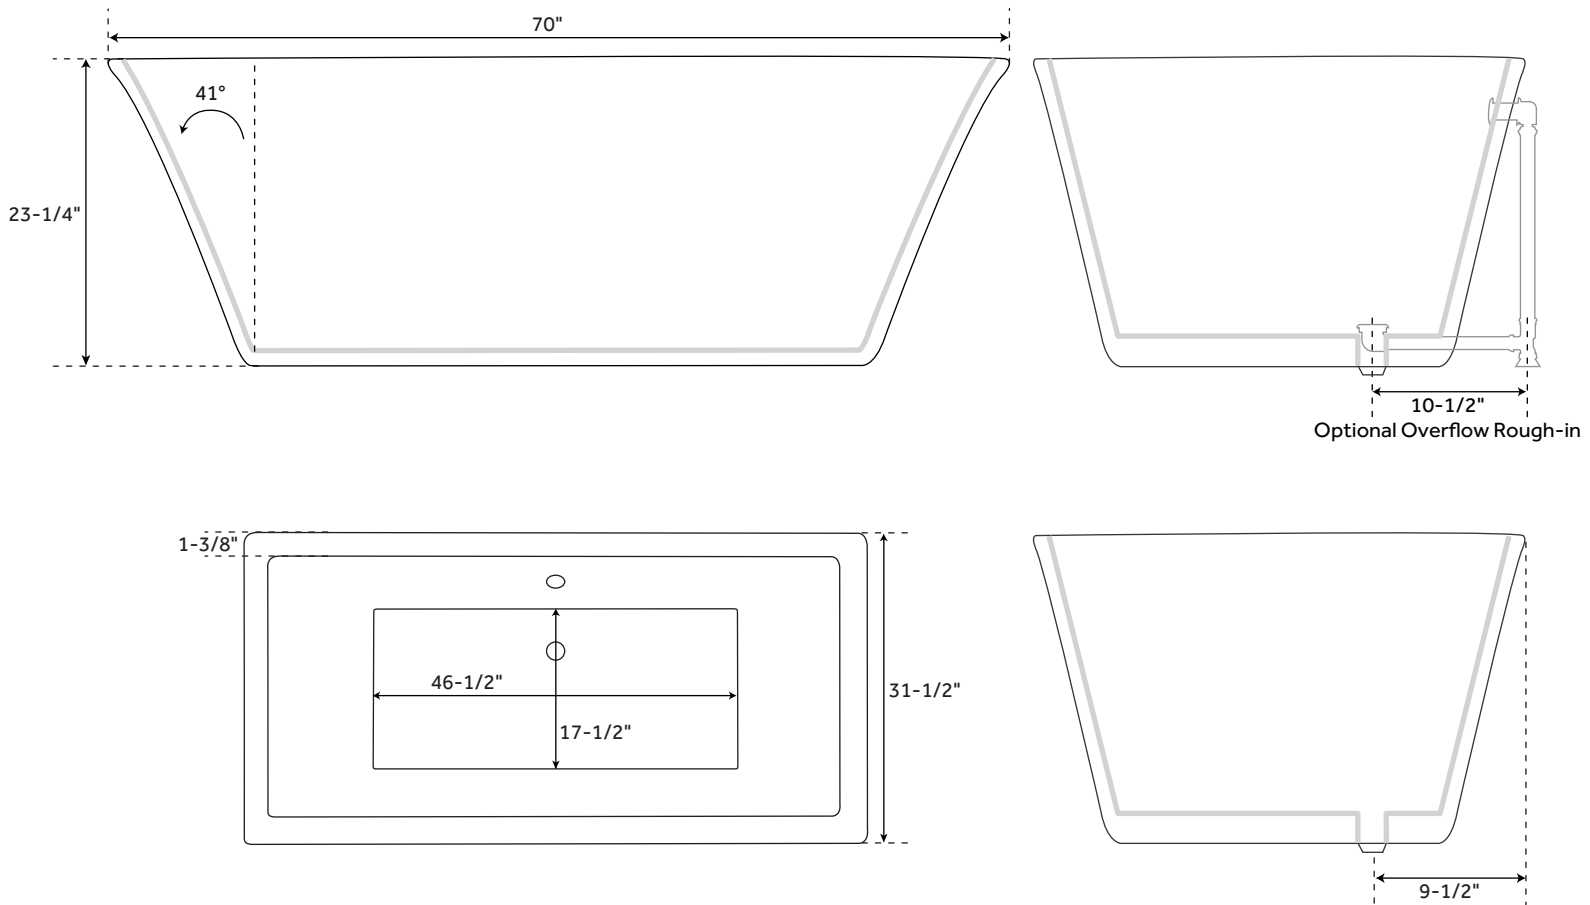

60" LAXSON

ACRYLIC FREESTANDING TUB

SKU: 948612

FEATURES

Product Finish: White
Overflow Hole: Optional
Shape: Rectangle
Material: Acrylic
Tap Deck: No
Drain Included: Optional
Drain Placement: Offset
Faucet Included: No
Faucet Drillings: No Drillings
Built-In Adjusters: Yes
Length: 60"
Width: 27-1/2"
Height: 23-1/2"
Water Capacity Without/With Overflow
(Gallons): 51/43
Water Depth Without/With Overflow:
18-1/2"/15-3/4"
Tub Weight Uncrated (lbs): 89
Tub Weight Crated (lbs): 199

- Product Finish: White
- Overflow Hole: Optional
- Shape: Rectangle
- Material: Acrylic
- Tap Deck: No
- Drain Included: Optional
- Drain Placement: Offset
- Faucet Included: No
- Faucet Drillings: No Drillings
- Built-In Adjusters: Yes
- Length: 63-5/8"
- Width: 28-1/2"
- Height: 22-1/2"
- Water Capacity Without/With Overflow (Gallons): 53/43
- Water Depth Without/With Overflow: 16-1/2"/13-1/2"
- Tub Weight Uncrated (lbs): 98
- Tub Weight Crated (lbs): 208

SIGNATURE HARDWARE LIFETIME WARRANTY

See website for warranty information

All measurements are approximate. Measurements may vary +/- 1/2".

REVISED 8/23/2019

70" LAXSON

ACRYLIC FREESTANDING TUB

SKU: 948613

FEATURES

- Product Finish: White
- Overflow Hole: Optional
- Shape: Rectangle
- Material: Acrylic
- Tap Deck: No
- Drain Included: Optional
- Drain Placement: Offset
- Faucet Included: No
- Faucet Drillings: No Drillings
- Built-In Adjusters: Yes
- Length: 70"
- Width: 31-1/2"
- Height: 23-1/4"
- Water Capacity Without/With Overflow (Gallons): 61/51
- Water Depth Without/With Overflow: 17-3/8"/14-5/8"
- Tub Weight Uncrated (lbs): 96
- Tub Weight Crated (lbs): 206