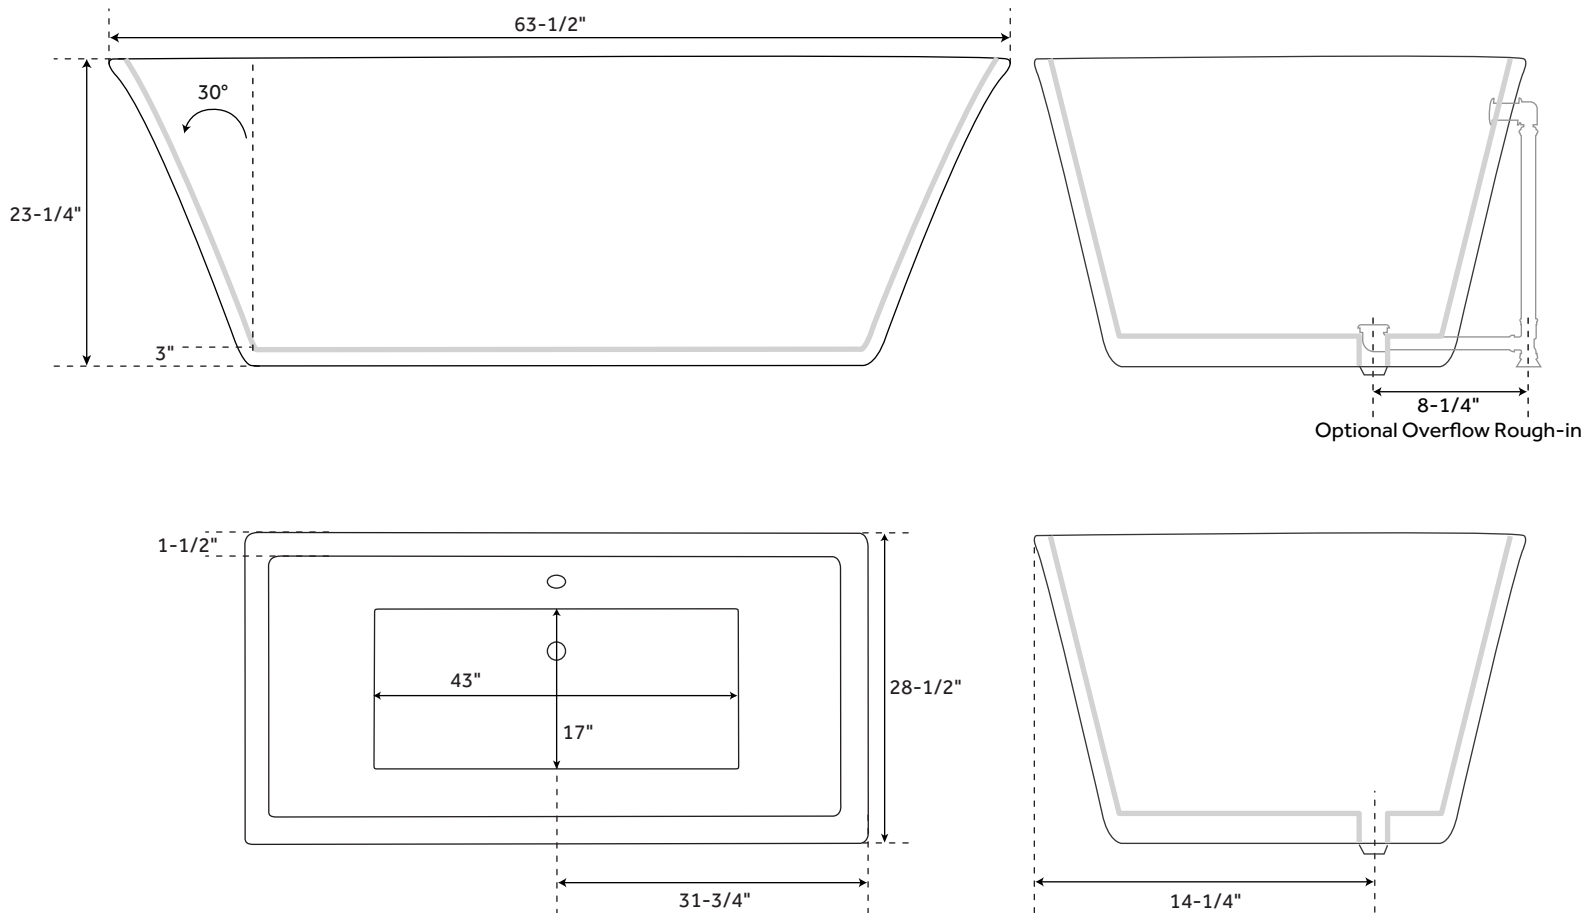

60" LAXSON

ACRYLIC FREESTANDING TUB

SKU: 948612

FEATURES

Product Finish: White
Overflow Hole: Optional
Shape: Rectangle
Material: Acrylic
Tap Deck: No
Drain Included: Optional
Drain Placement: Offset
Faucet Included: No
Faucet Drillings: No Drillings
Built-In Adjusters: Yes
Length: 60"
Width: 27-1/2"
Height: 23-1/2"
Water Capacity Without/With Overflow
(Gallons): 51/43
Water Depth Without/With Overflow:
18-1/2"/15-3/4"
Tub Weight Uncrated (lbs): 89
Tub Weight Crated (lbs): 199

SIGNATURE HARDWARE LIFETIME WARRANTY

See website for warranty information

All measurements are approximate. Measurements may vary +/- 1/2".

REVISED 8/13/2019

64" LAXSON

ACRYLIC FREESTANDING TUB

SKU: 948092

FEATURES

- Product Finish: White
- Overflow Hole: Optional
- Shape: Rectangle
- Material: Acrylic
- Tap Deck: No
- Drain Included: Optional
- Drain Placement: Offset
- Faucet Included: No
- Faucet Drillings: No Drillings
- Built-In Adjusters: Yes
- Length: 63-5/8"
- Width: 28-1/2"
- Height: 22-1/2"
- Water Capacity Without/With Overflow (Gallons): 53/43
- Water Depth Without/With Overflow: 16-1/2"/13-1/2"
- Tub Weight Uncrated (lbs): 98
- Tub Weight Crated (lbs): 208

- Product Finish: White
- Overflow Hole: Optional
- Shape: Rectangle
- Material: Acrylic
- Tap Deck: No
- Drain Included: Optional
- Drain Placement: Offset
- Faucet Included: No
- Faucet Drillings: No Drillings
- Built-In Adjusters: Yes
- Length: 70"
- Width: 31-1/2"
- Height: 23-1/4"
- Water Capacity Without/With Overflow (Gallons): 61/51
- Water Depth Without/With Overflow: 17-3/8"/14-5/8"
- Tub Weight Uncrated (lbs): 96
- Tub Weight Crated (lbs): 206