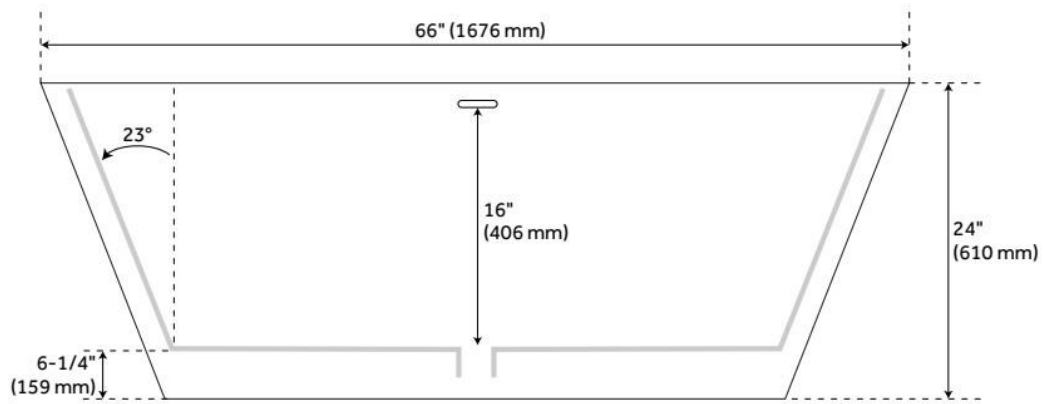

66" INOMA SOLID SURFACE FREESTANDING TUB - GLOSS FINISH

SKU: 447229
Code: SHINFSR6631

REVISED 6/26/2024