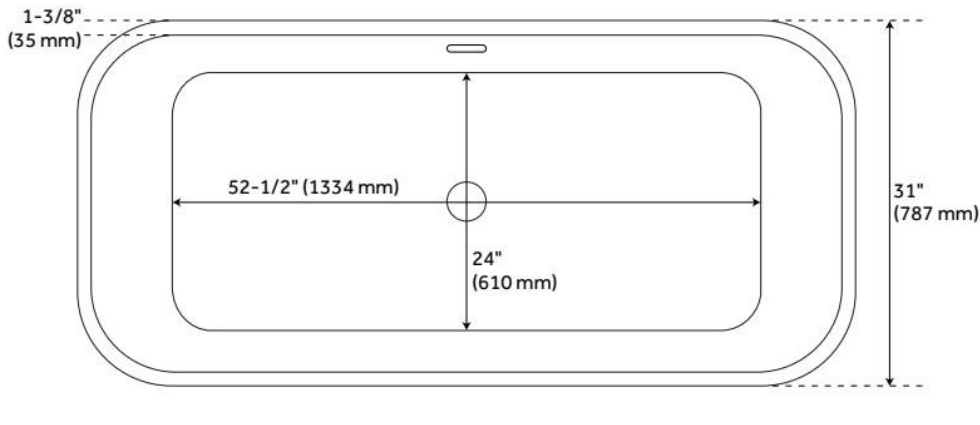

66" INOMA SOLID SURFACE FREESTANDING TUB - GLOSS FINISH

SKU: 447229
Code: SHINFSR6631

REVISED 6/26/2024