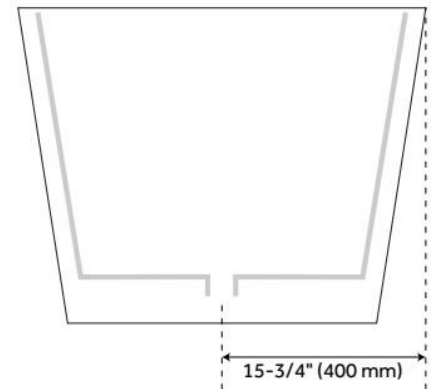

66" INOMA SOLID SURFACE FREESTANDING TUB - GLOSS FINISH

SKU: 447229
Code: SHINFSR6631

REVISED 6/26/2024