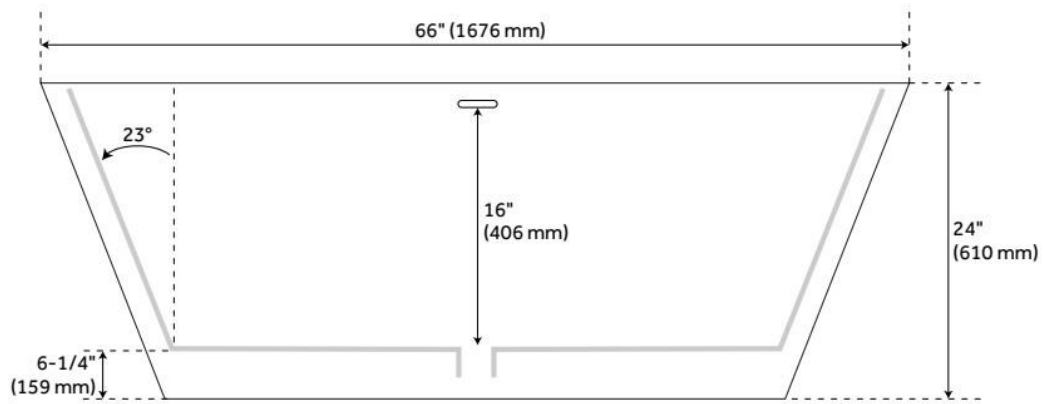

66" INOMA SOLID SURFACE FREESTANDING TUB - GLOSS FINISH

SKU: 948320
Code: SHINFSR6631

REVISED 2/19/2025