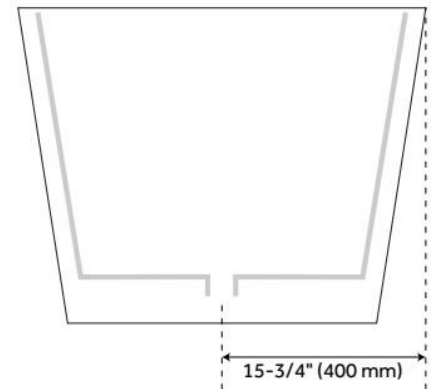

66" INOMA SOLID SURFACE FREESTANDING TUB - GLOSS FINISH

SKU: 948320
Code: SHINFSR6631

REVISED 2/19/2025