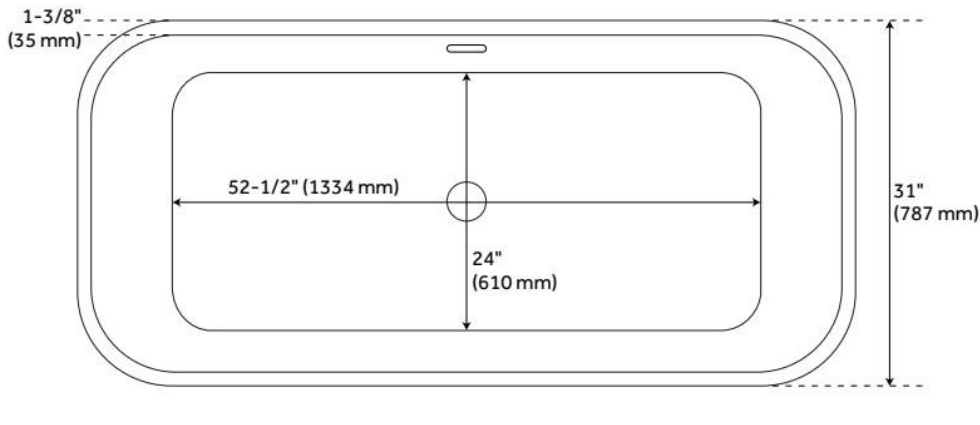

66" INOMA SOLID SURFACE FREESTANDING TUB - GLOSS FINISH

SKU: 948320
Code: SHINFSR6631

REVISED 2/19/2025